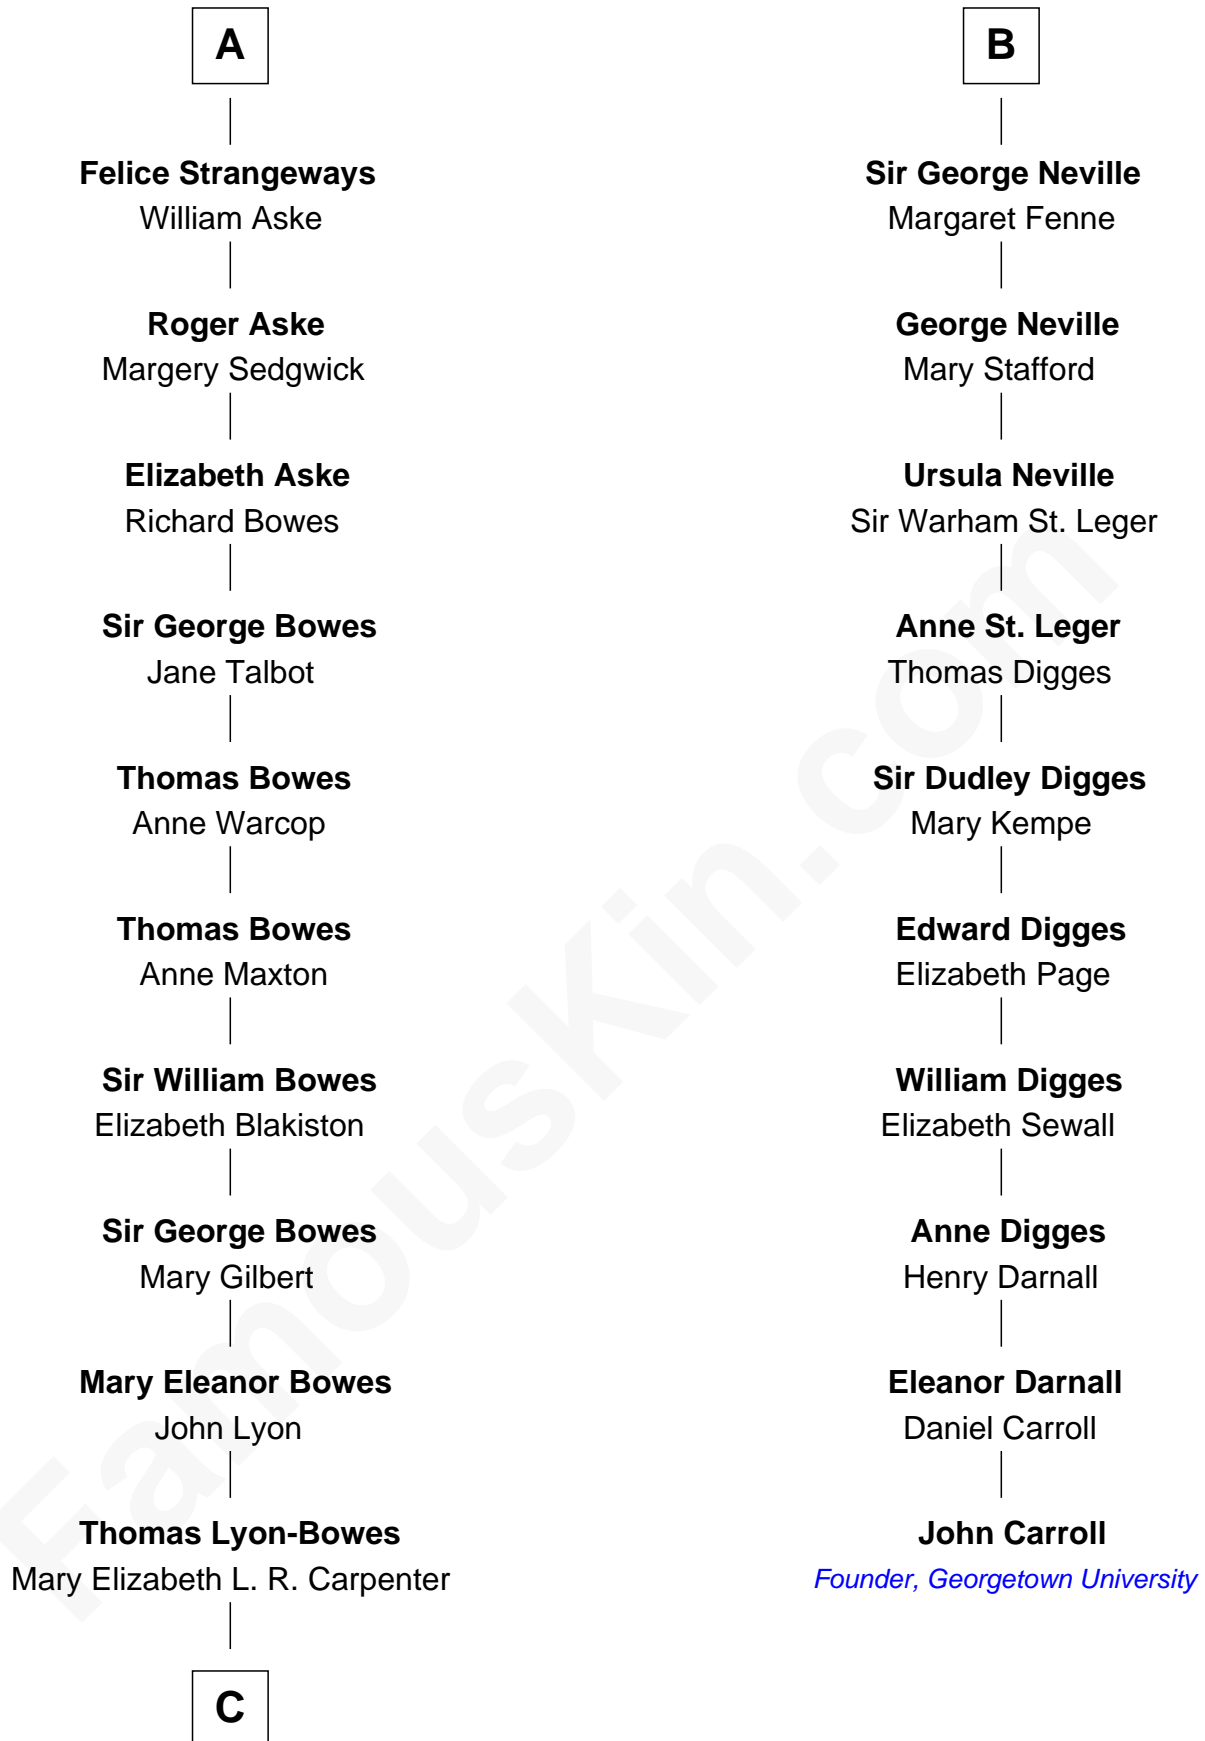

## Relationship Chart of

### Queen Elizabeth II

*Queen of the United Kingdom*

16th cousin 5 times removed of

**John Carroll**

*Founder of Georgetown University*

**C**

**Thomas George Lyon-Bowes**

Charlotte Grimstead

**Claude Bowes-Lyon**

Frances Dora Smith

**Claude George Bowes-Lyon**

Cecilia Nina Cavendish-Bentinck

**Elizabeth Bowes-Lyon**

George VI, King of the United Kingdom

**Queen Elizabeth II**

*Queen of the United Kingdom*