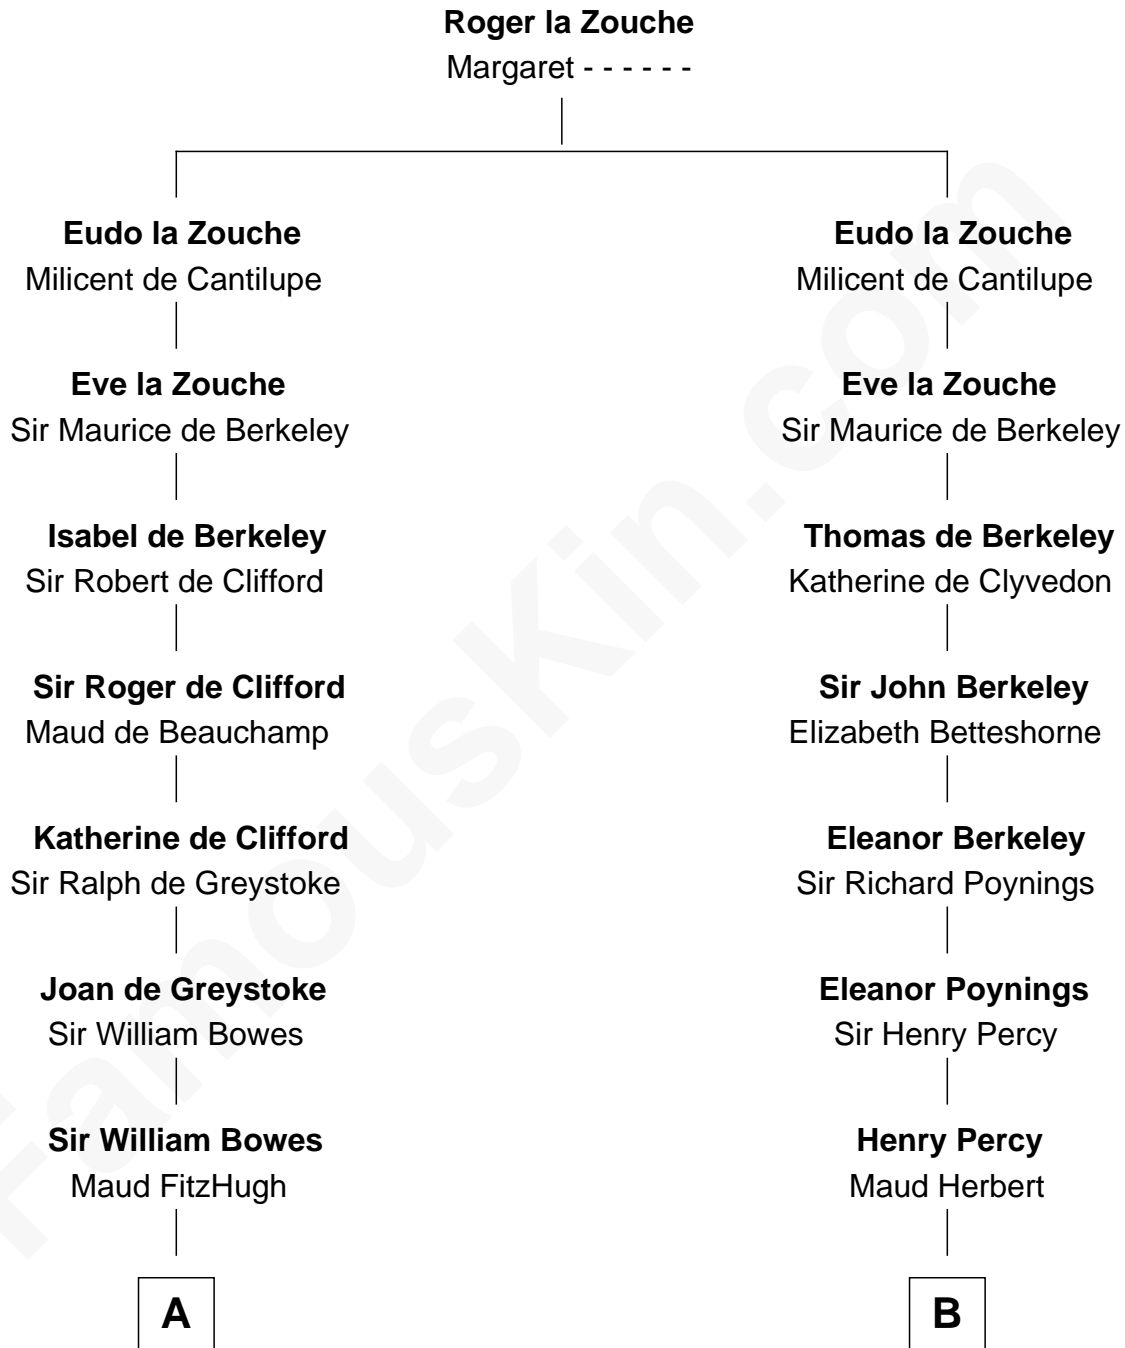

FamousKin.com

Relationship Chart of

Queen Elizabeth II

Queen of the United Kingdom

16th cousin 4 times removed of

John Carroll

Founder of Georgetown University

C

—
Claude Bowes-Lyon

Frances Dora Smith

—
Claude George Bowes-Lyon

Cecilia Nina Cavendish-Bentinck

—
Elizabeth Bowes-Lyon

George VI, King of the United Kingdom

—
Queen Elizabeth II

Queen of the United Kingdom