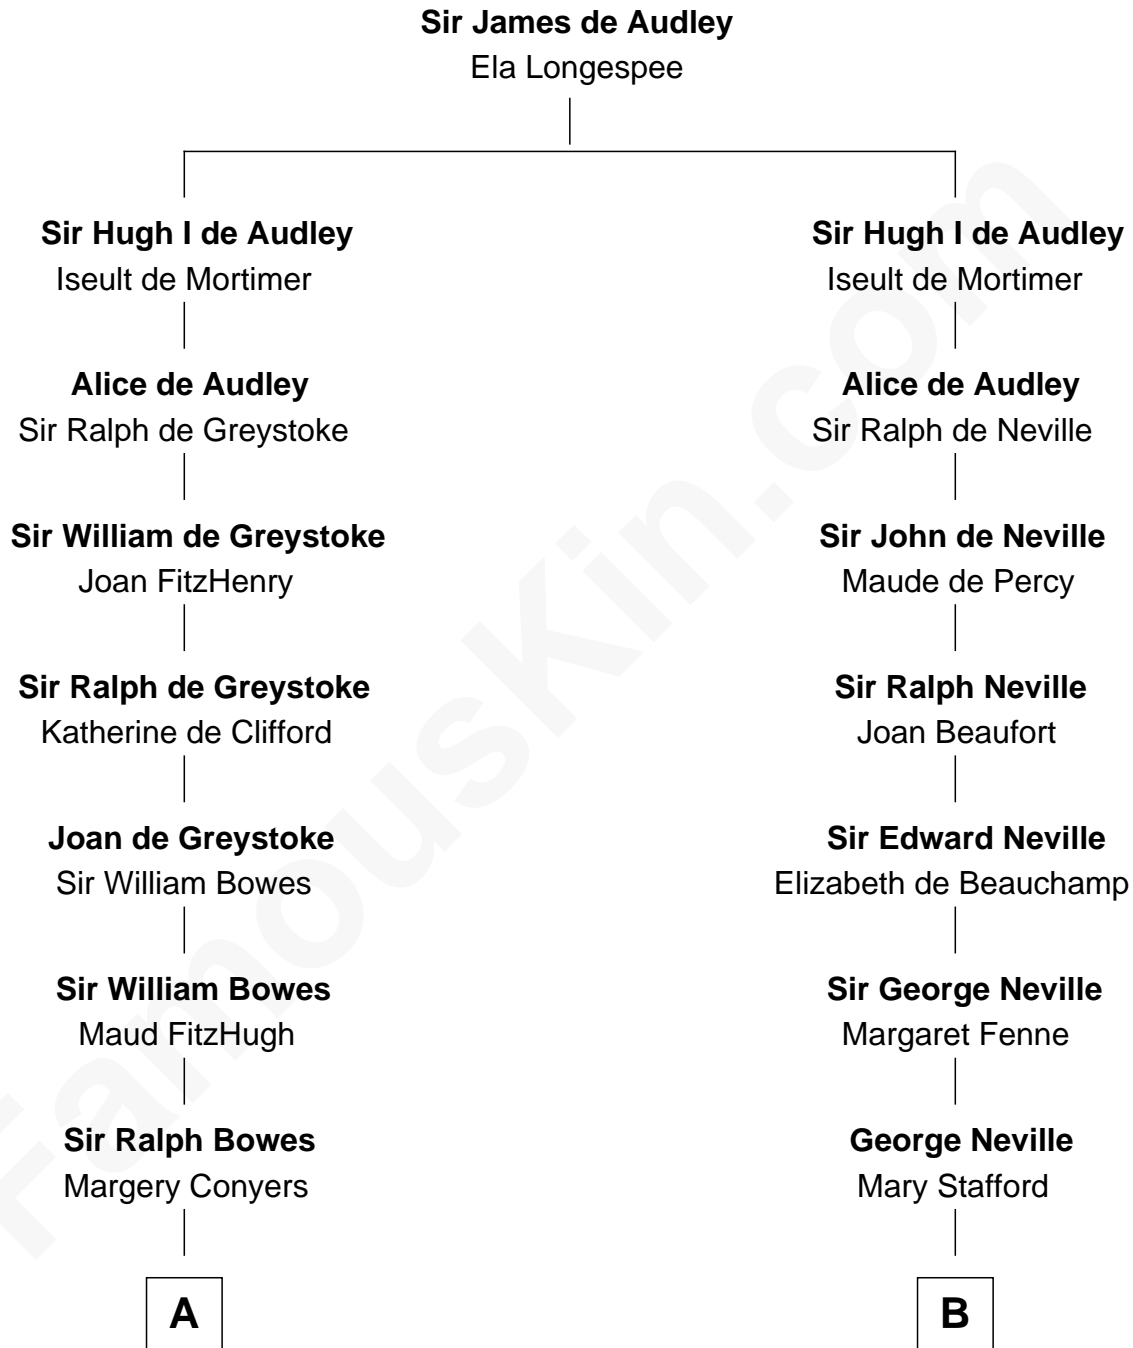

FamousKin.com

Relationship Chart of

Queen Elizabeth II

Queen of the United Kingdom

14th cousin 5 times removed of

John Carroll

Founder of Georgetown University

C

Claude George Bowes-Lyon
Cecilia Nina Cavendish-Bentinck

Elizabeth Bowes-Lyon
George VI, King of the United Kingdom

Queen Elizabeth II
Queen of the United Kingdom

FamousKin.com