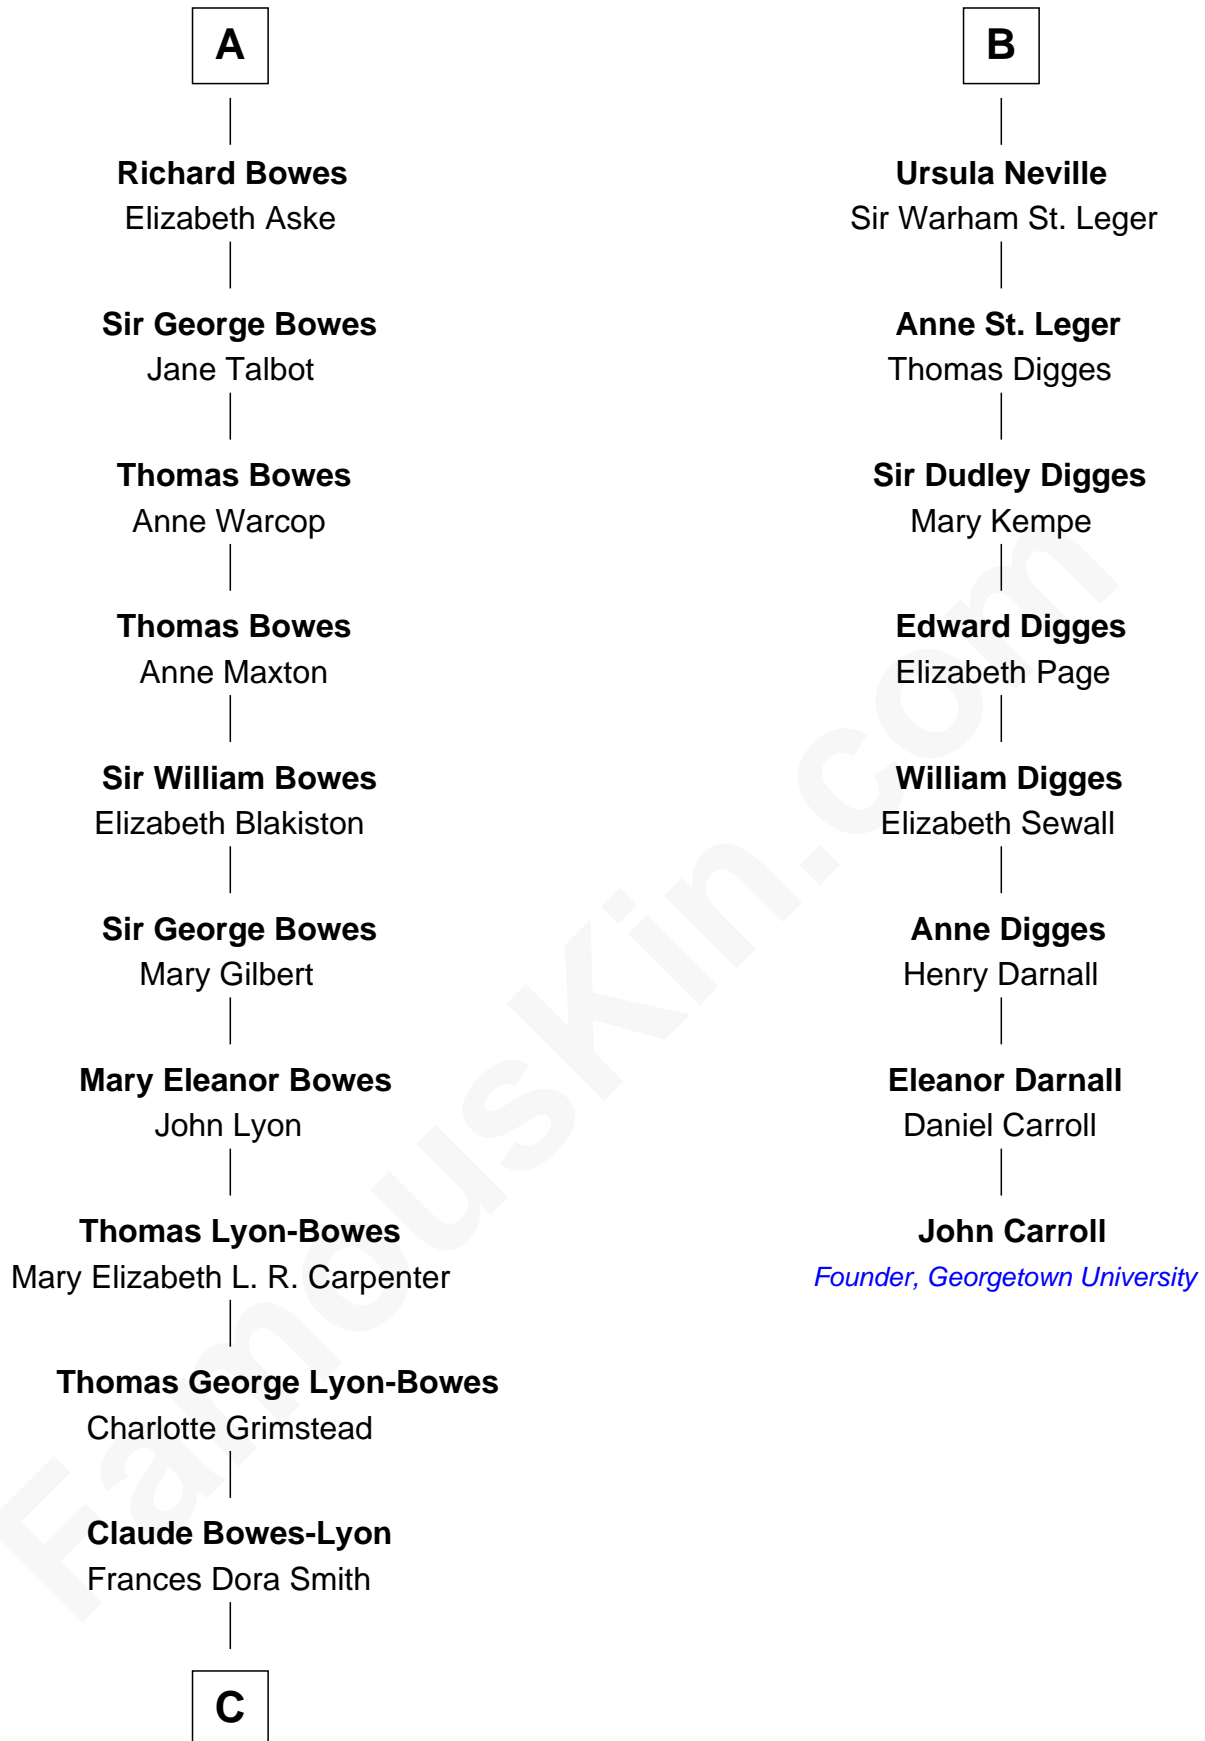

FamousKin.com

Relationship Chart of

Queen Elizabeth II

Queen of the United Kingdom

14th cousin 5 times removed of

John Carroll

Founder of Georgetown University

C

Claude George Bowes-Lyon
Cecilia Nina Cavendish-Bentinck

Elizabeth Bowes-Lyon
George VI, King of the United Kingdom

Queen Elizabeth II
Queen of the United Kingdom

FamousKin.com