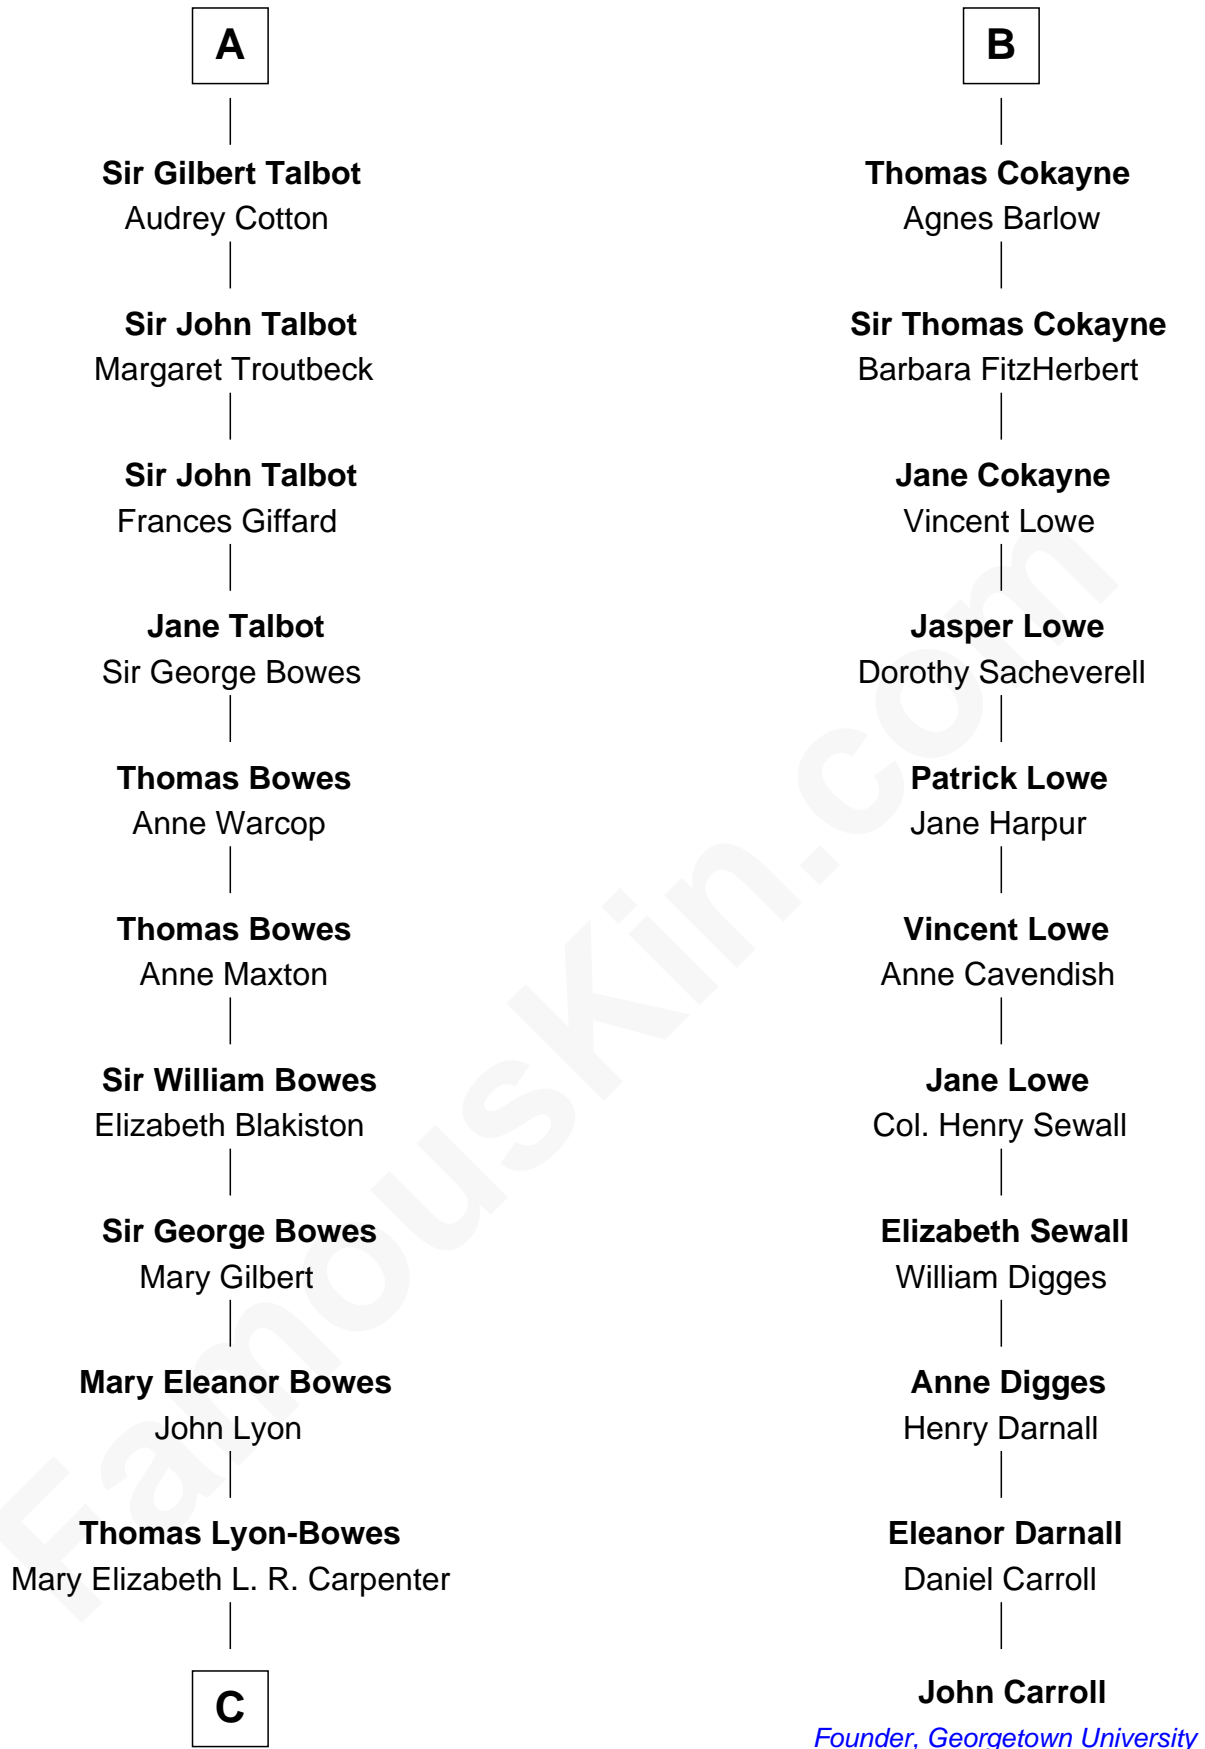

FamousKin.com

Relationship Chart of

Queen Elizabeth II

Queen of the United Kingdom

17th cousin 4 times removed of

John Carroll

Founder of Georgetown University

C

—
Thomas George Lyon-Bowes

Charlotte Grimstead

—
Claude Bowes-Lyon

Frances Dora Smith

—
Claude George Bowes-Lyon

Cecilia Nina Cavendish-Bentinck

—
Elizabeth Bowes-Lyon

George VI, King of the United Kingdom