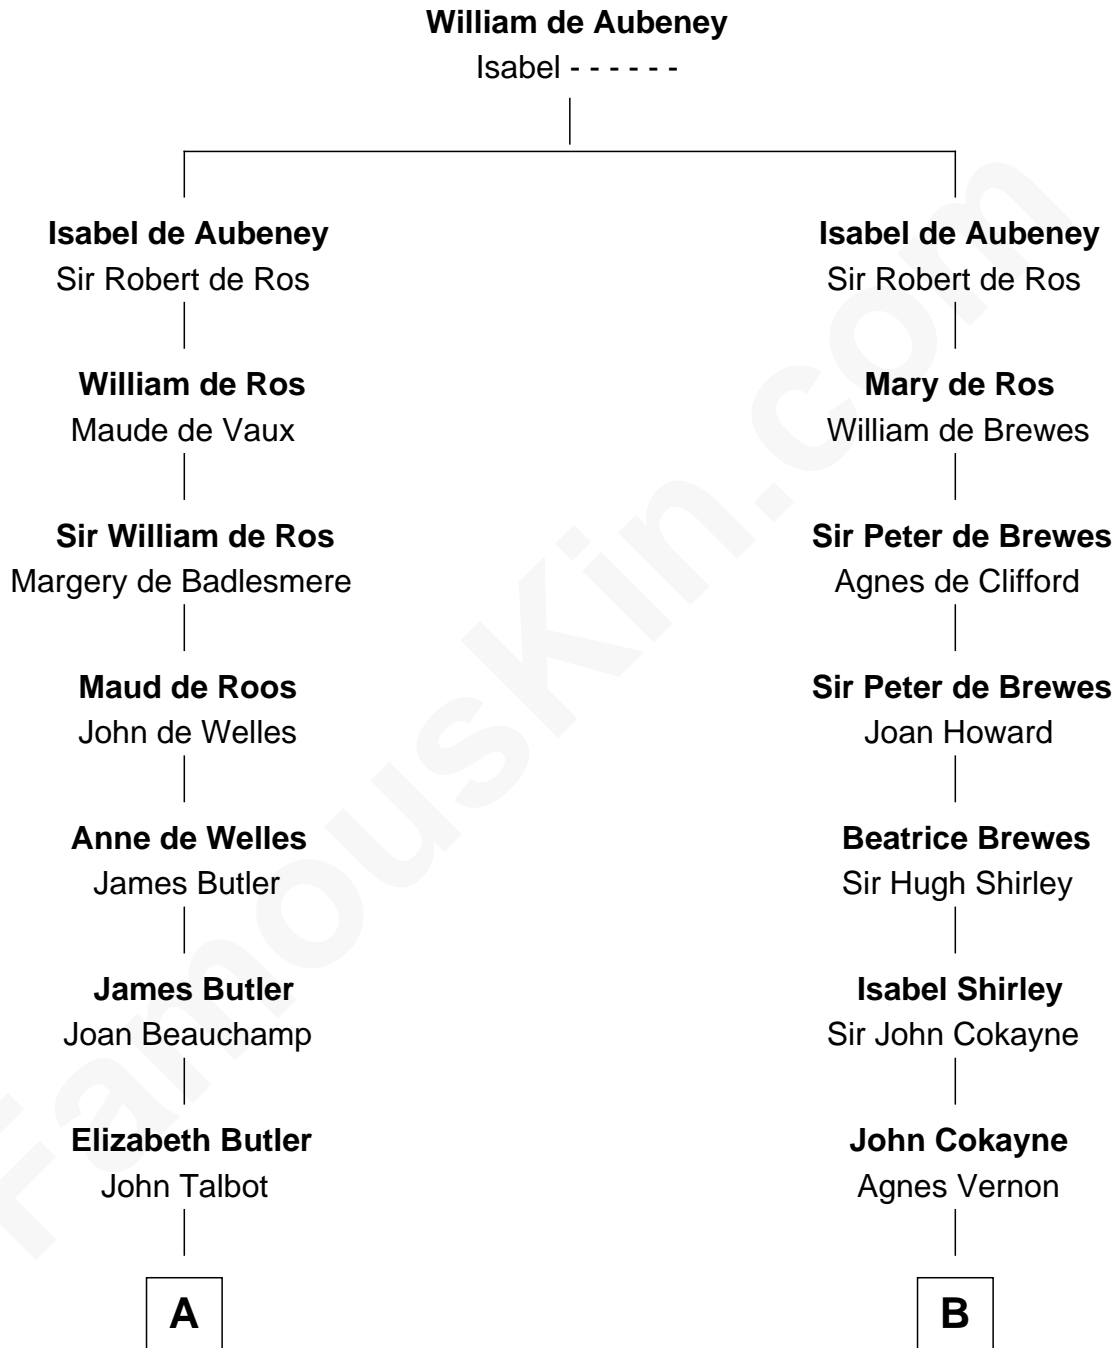

FamousKin.com

Relationship Chart of

Queen Elizabeth II

Queen of the United Kingdom

17th cousin 4 times removed of

John Carroll

Founder of Georgetown University

C

—
Thomas George Lyon-Bowes

Charlotte Grimstead

—
Claude Bowes-Lyon

Frances Dora Smith

—
Claude George Bowes-Lyon

Cecilia Nina Cavendish-Bentinck

—
Elizabeth Bowes-Lyon

George VI, King of the United Kingdom

—
Queen Elizabeth II

Queen of the United Kingdom

FamousKin.com