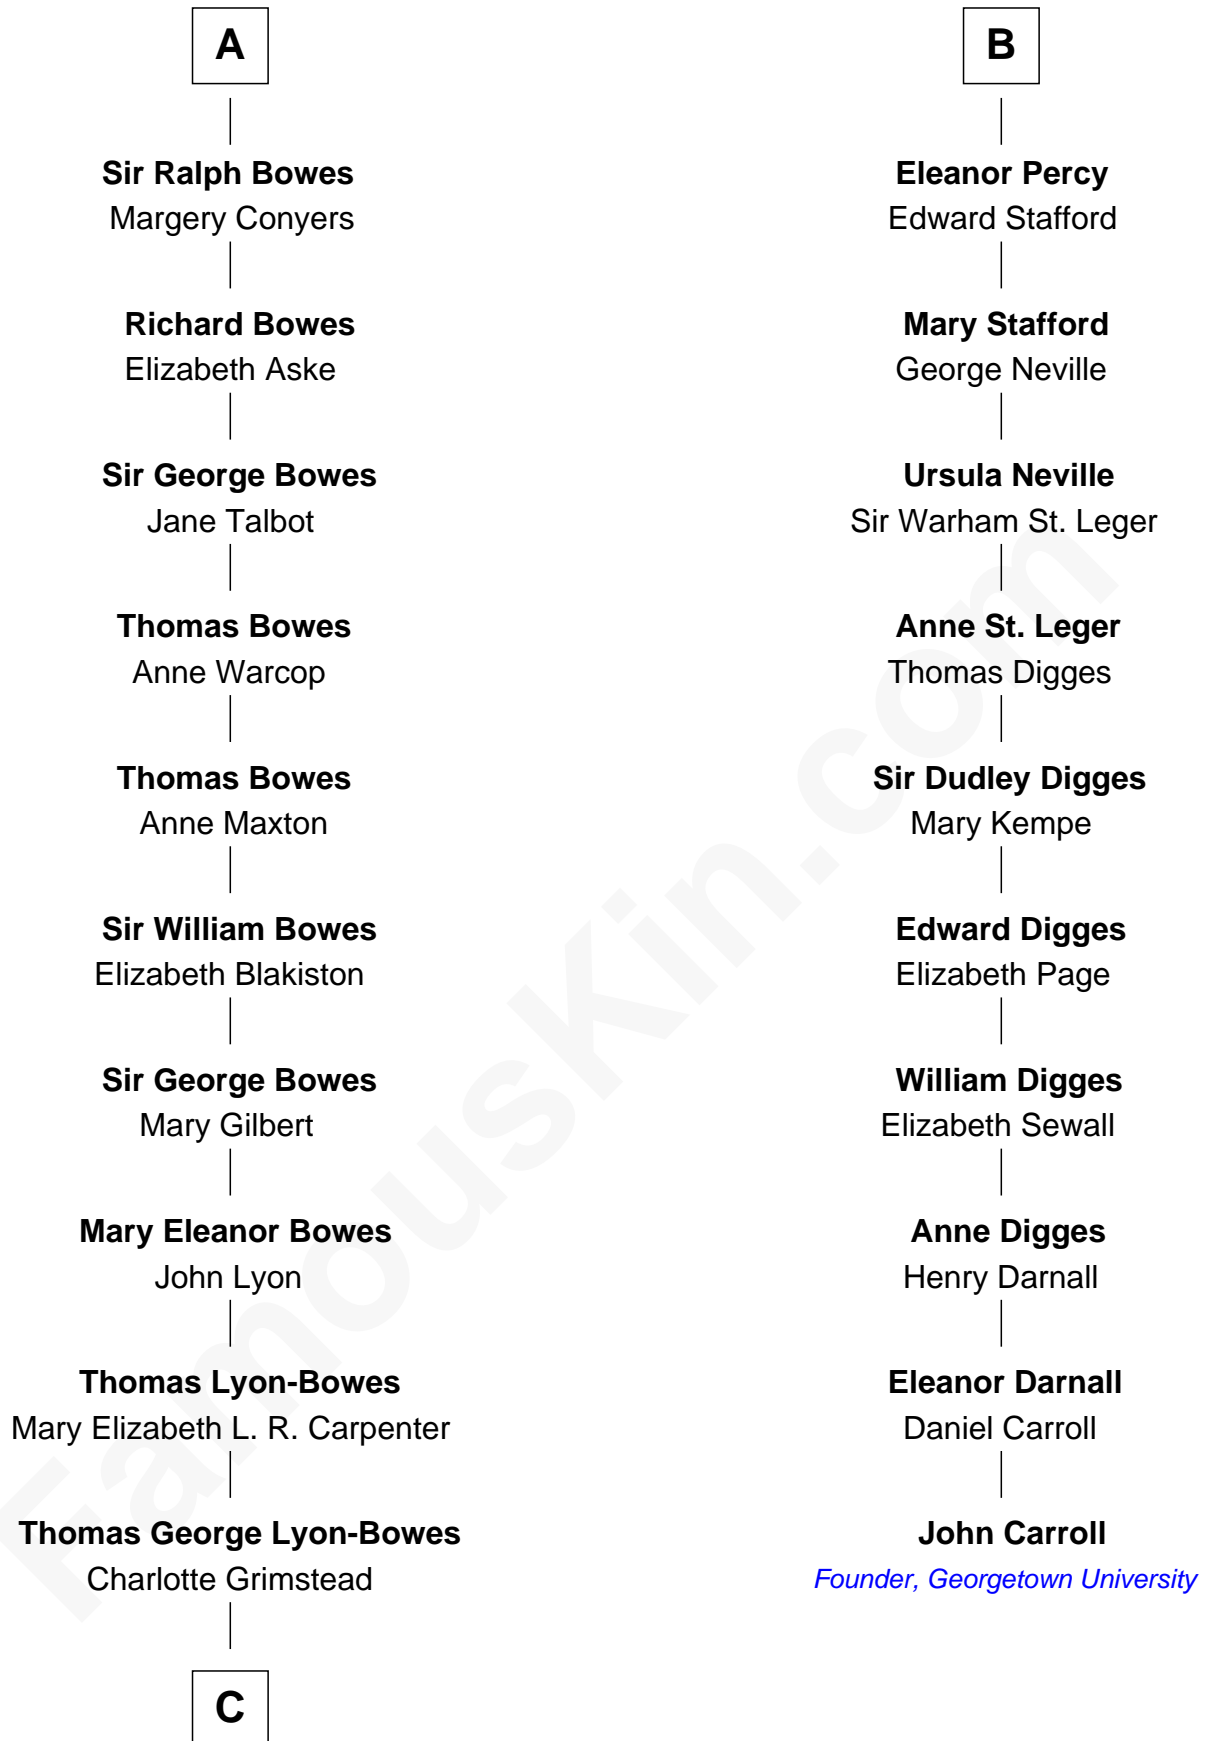

FamousKin.com

Relationship Chart of

Queen Elizabeth II

Queen of the United Kingdom

16th cousin 4 times removed of

John Carroll

Founder of Georgetown University

Sir William de Cantilupe

Eve de Braiose

C

—
Claude Bowes-Lyon

Frances Dora Smith

—
Claude George Bowes-Lyon

Cecilia Nina Cavendish-Bentinck

—
Elizabeth Bowes-Lyon

George VI, King of the United Kingdom