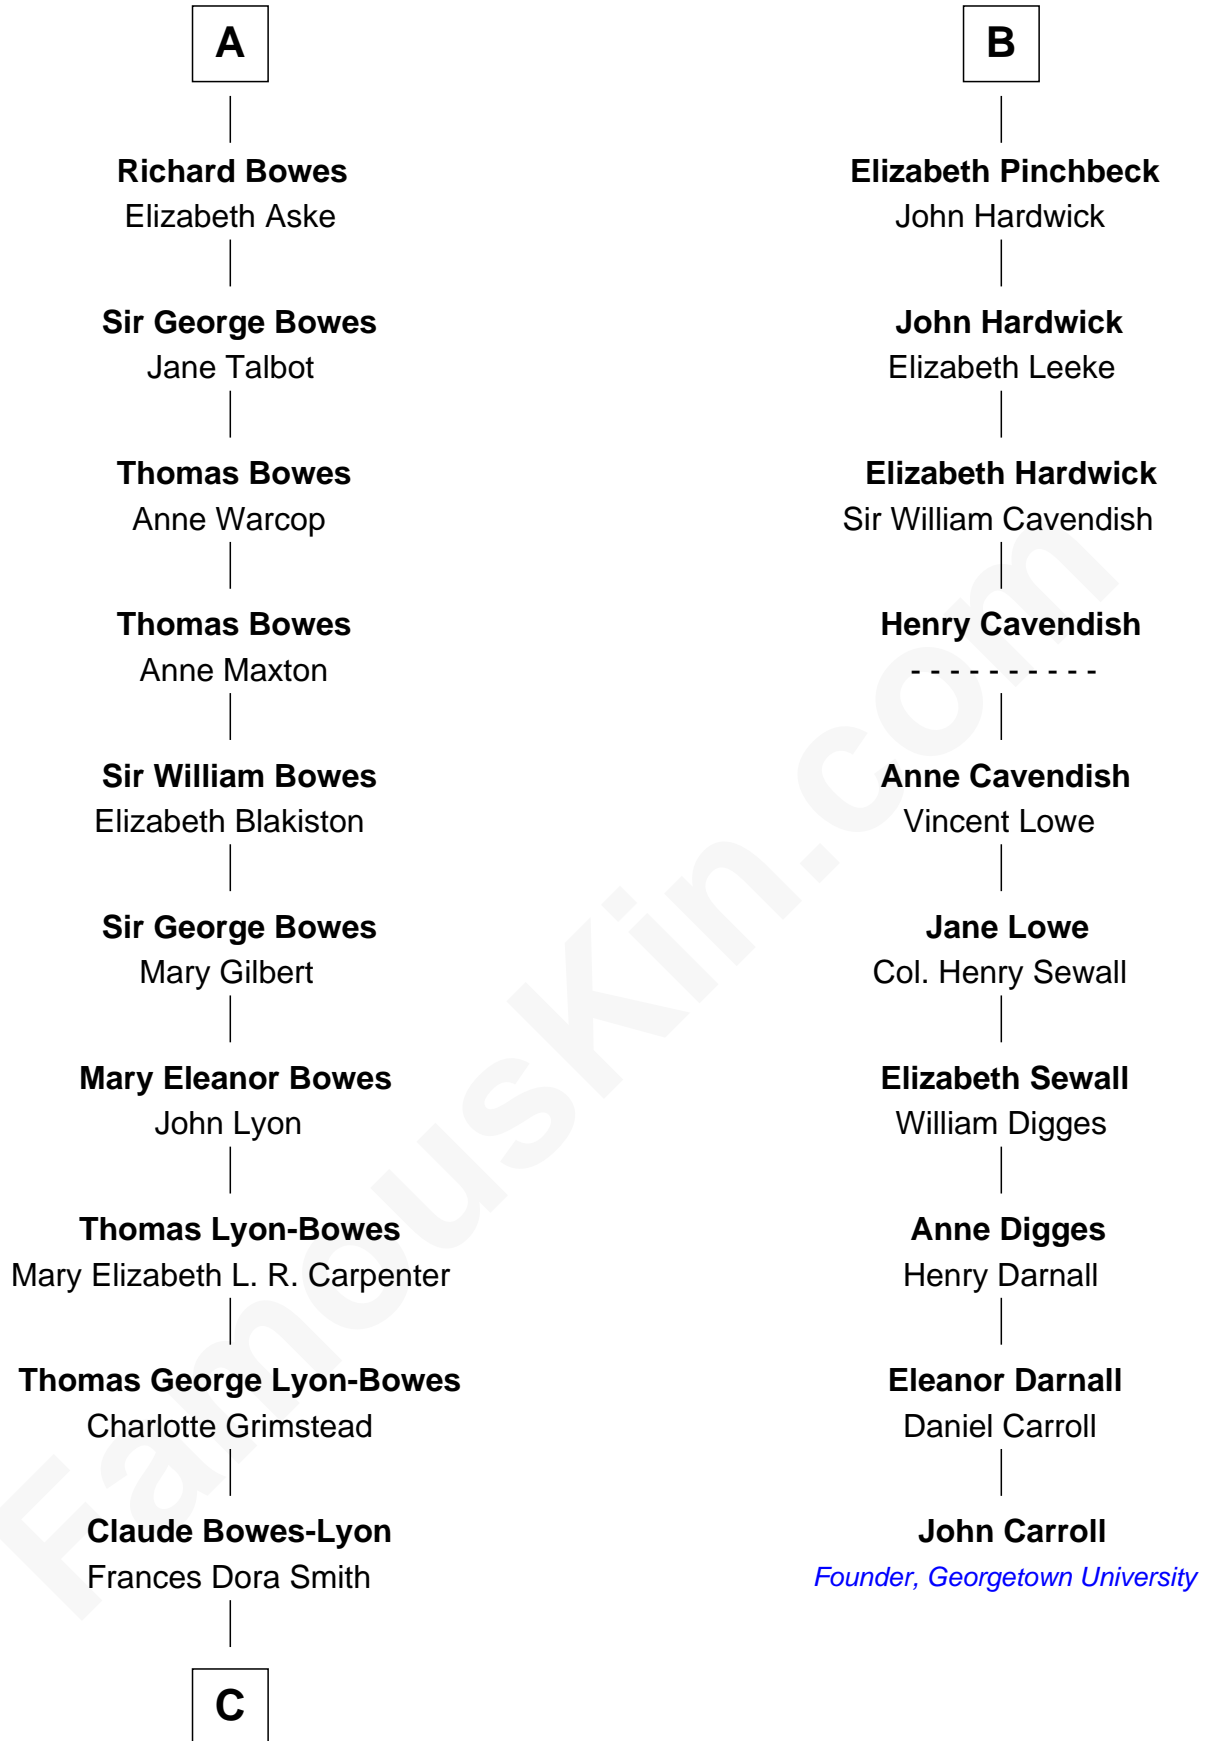

## Relationship Chart of

### Queen Elizabeth II

*Queen of the United Kingdom*

16th cousin 3 times removed of

### John Carroll

*Founder of Georgetown University*

**C**

**Claude George Bowes-Lyon**  
Cecilia Nina Cavendish-Bentinck

**Elizabeth Bowes-Lyon**  
George VI, King of the United Kingdom

**Queen Elizabeth II**  
*Queen of the United Kingdom*