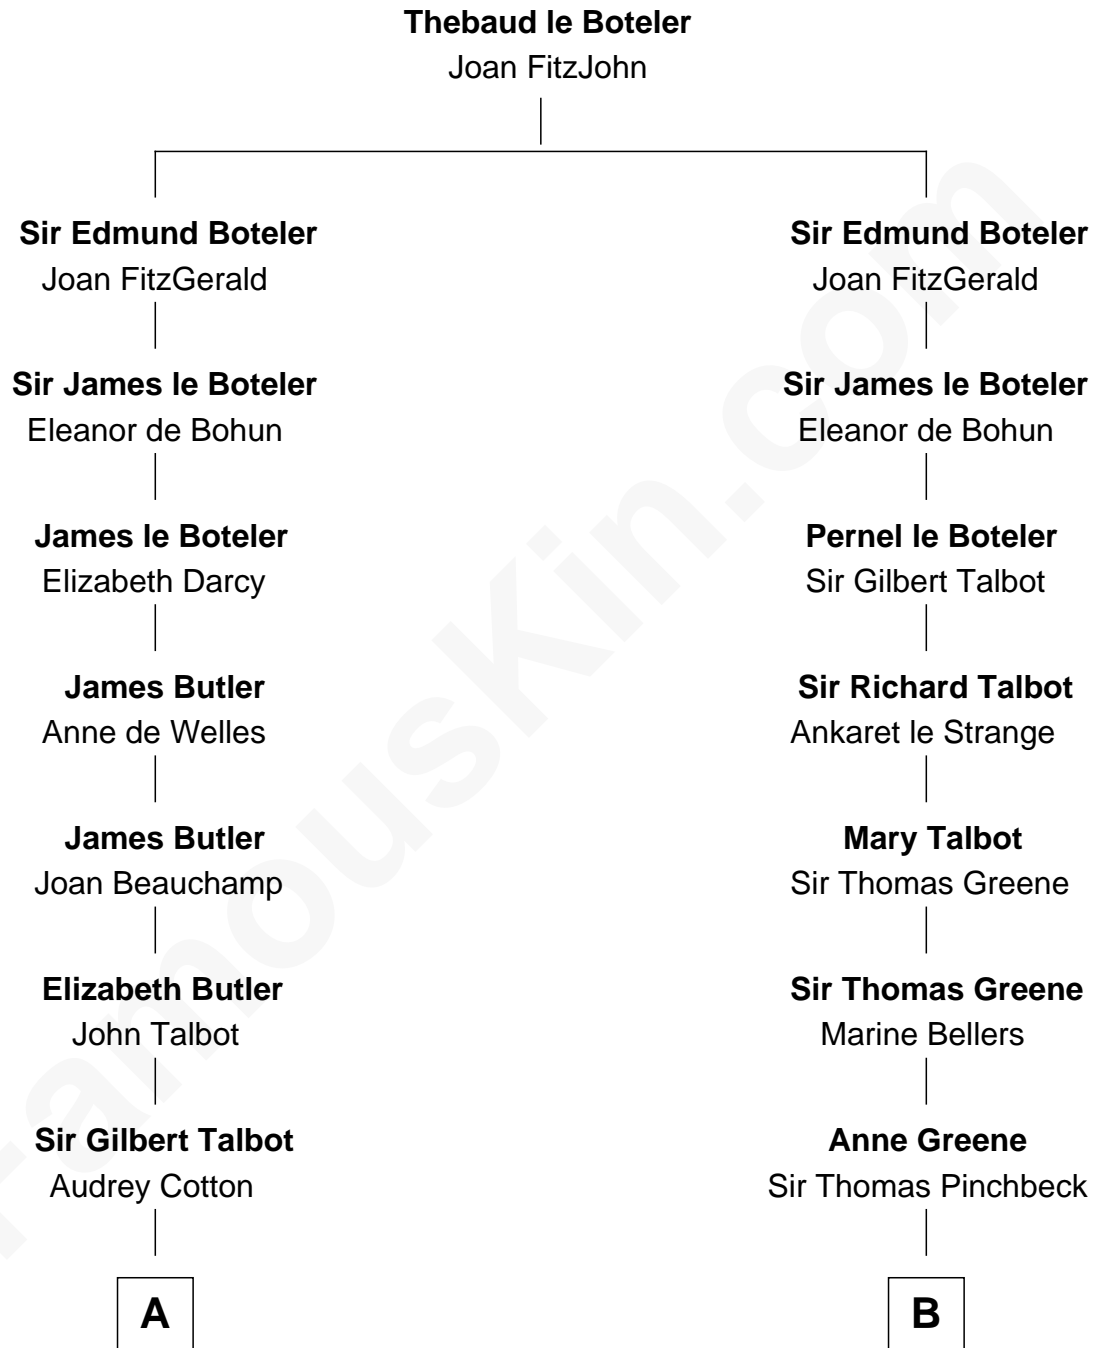

FamousKin.com

Relationship Chart of

Queen Elizabeth II

Queen of the United Kingdom

16th cousin 4 times removed of

John Carroll

Founder of Georgetown University

C

—
Claude Bowes-Lyon

Frances Dora Smith

—
Claude George Bowes-Lyon

Cecilia Nina Cavendish-Bentinck

—
Elizabeth Bowes-Lyon

George VI, King of the United Kingdom

—
Queen Elizabeth II

Queen of the United Kingdom