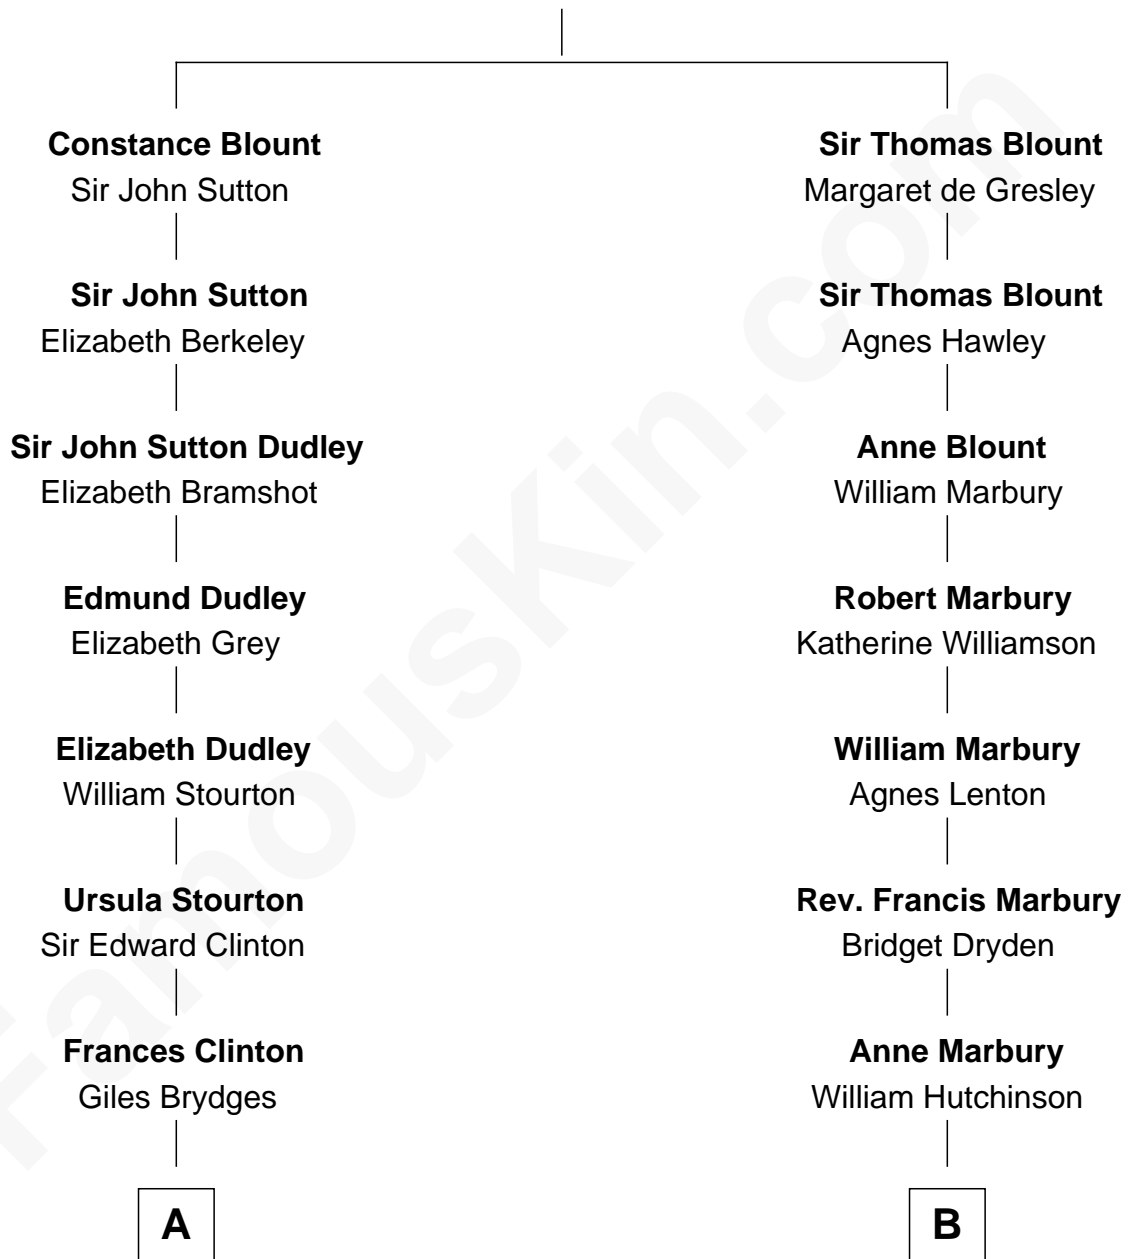

FamousKin.com Relationship Chart of

Queen Elizabeth II

Queen of the United Kingdom

18th cousin 1 time removed of

Treat Williams

TV & Movie Actor

Sir Walter Blount

Sancha de Ayala

A

Catherine Brydges

Francis Russell

Sir William Russell

Anne Carr

William Russell

Rachel Wriothesley

Rachel Russell