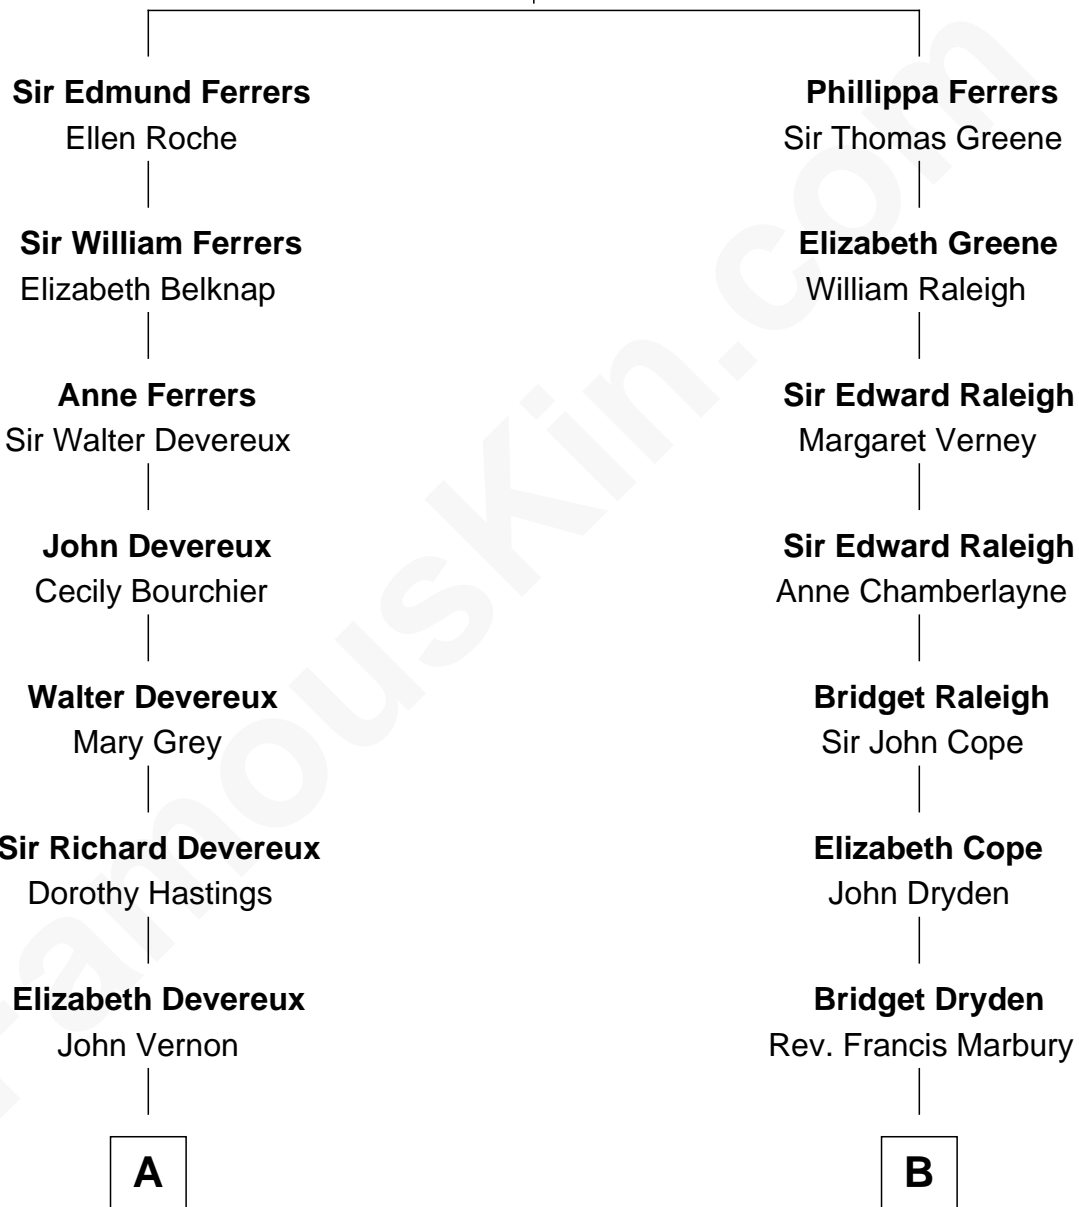

FamousKin.com

Relationship Chart of

Queen Elizabeth II

Queen of the United Kingdom

18th cousin 2 times removed of

Treat Williams

TV & Movie Actor

Robert de Ferrers
Margaret Despencer

A

Elizabeth Vernon
Henry Wriothesley

Thomas Wriothesley
Rachel Massüe de Ruvigny

Rachel Wriothesley
William Russell

Rachel Russell
Sir William Cavendish

Sir William Cavendish
Catherine Hoskins

Sir William Cavendish
Charlotte Elizabeth Boyle