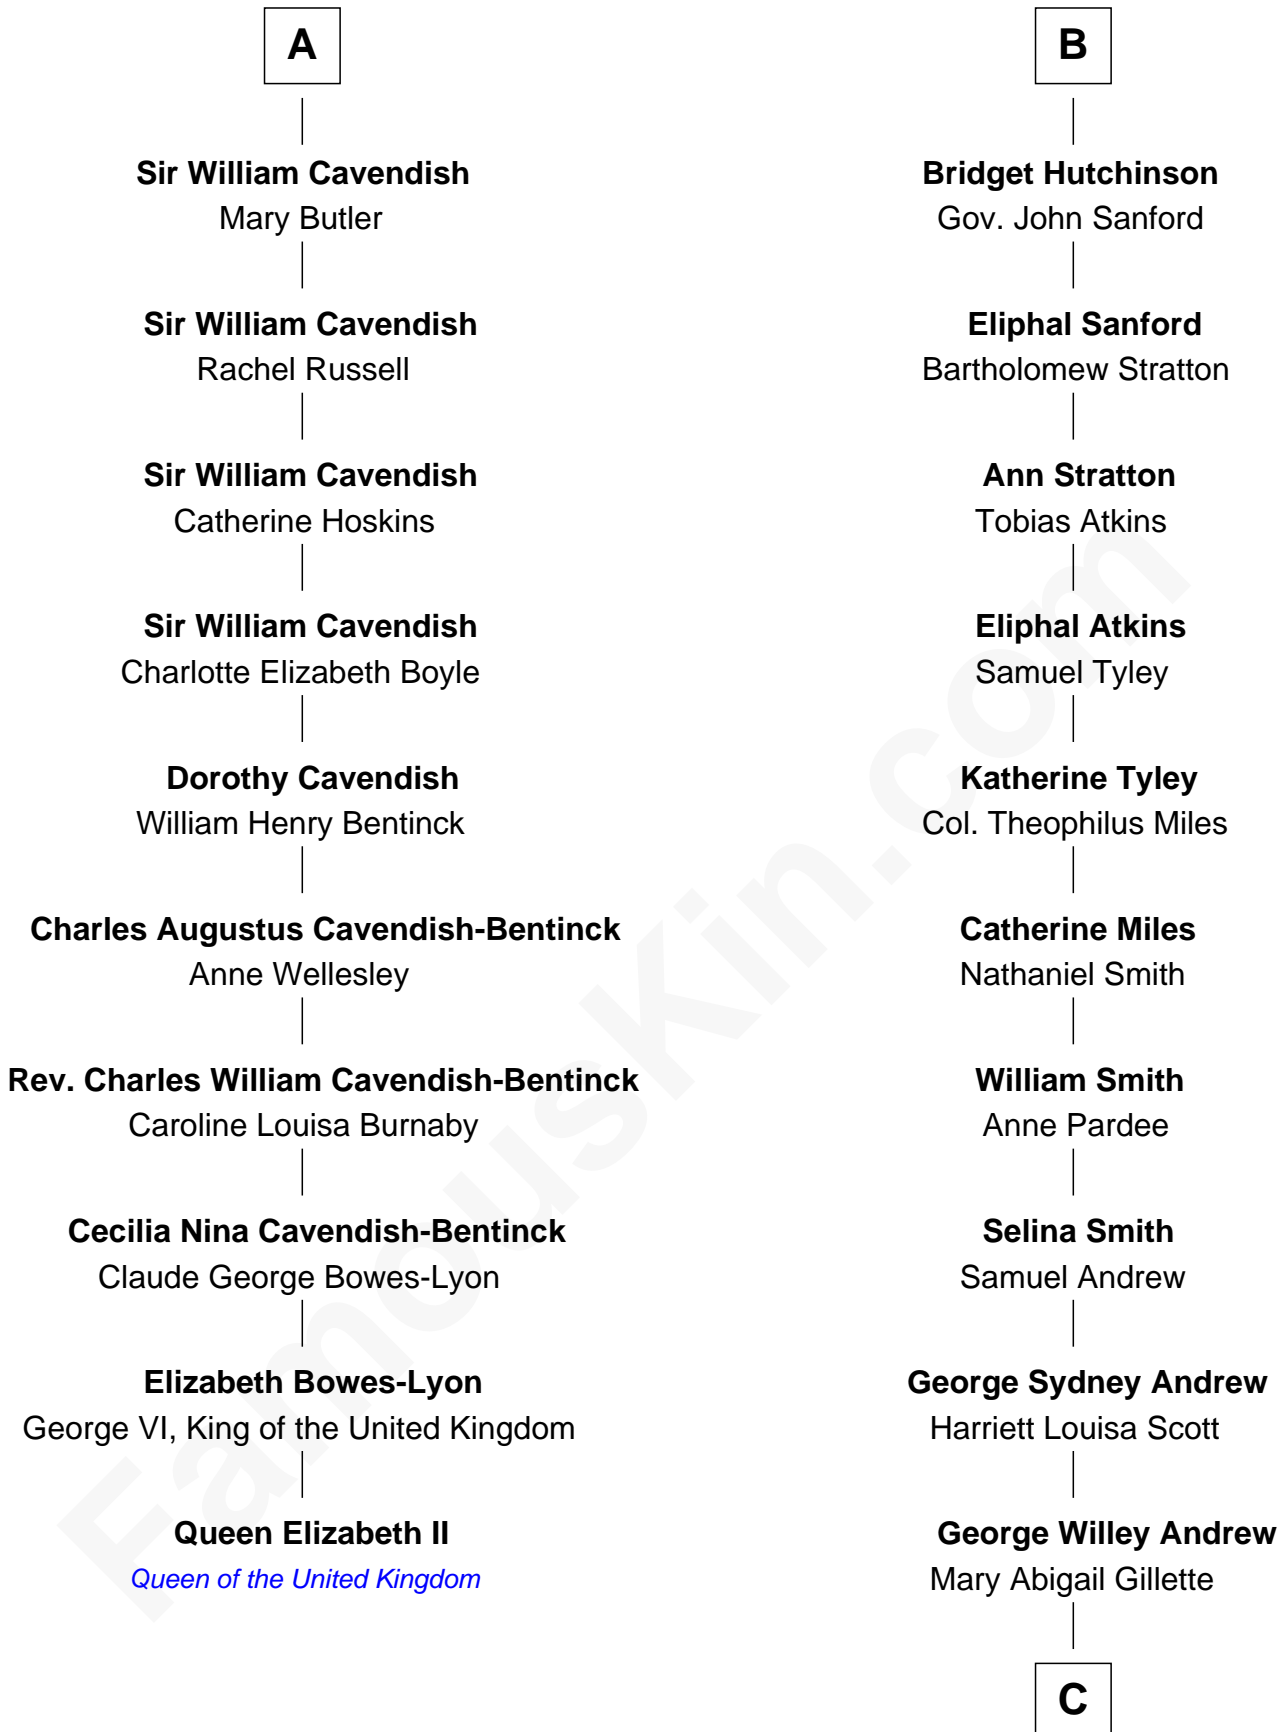

# FamousKin.com Relationship Chart of

**Queen Elizabeth II**

*Queen of the United Kingdom*

16th cousin 3 times removed of

**Treat Williams**

*TV & Movie Actor*

C

**Treat Payne Andrew**

Eleanor Barnum

**Marian Andrew**

Richard Norman Williams

**Treat Williams**

*TV & Movie Actor*

FamousKin.com