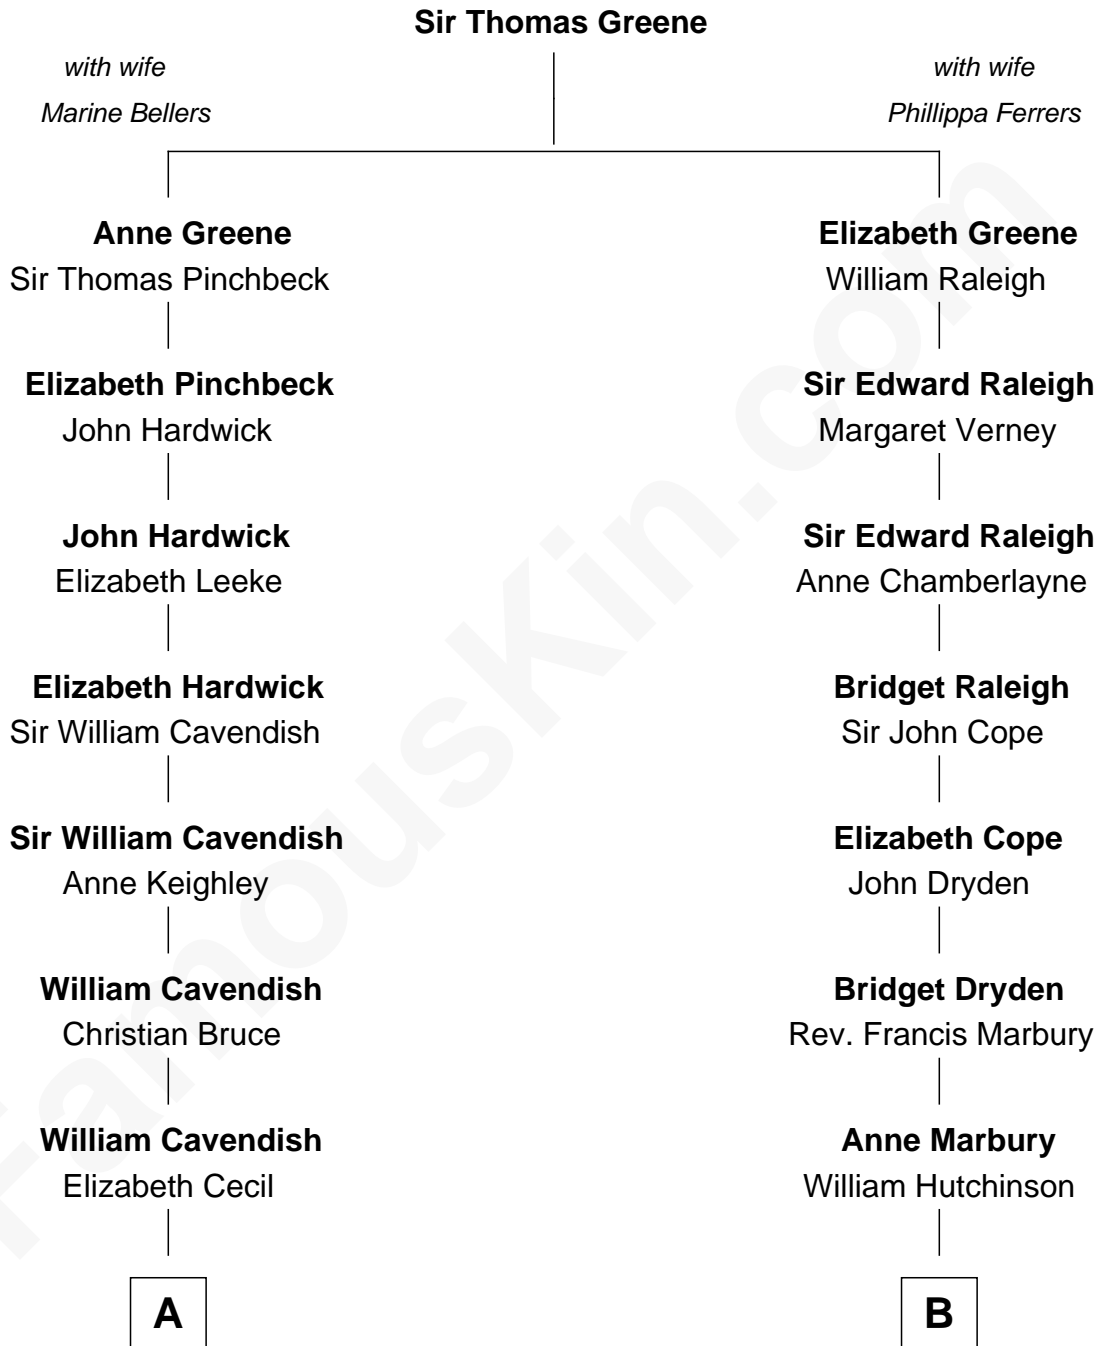

# FamousKin.com Relationship Chart of

**Queen Elizabeth II**

*Queen of the United Kingdom*

16th cousin 3 times removed of

**Treat Williams**

*TV & Movie Actor*

C

**Treat Payne Andrew**

Eleanor Barnum

**Marian Andrew**

Richard Norman Williams

**Treat Williams**

*TV & Movie Actor*

FamousKin.com