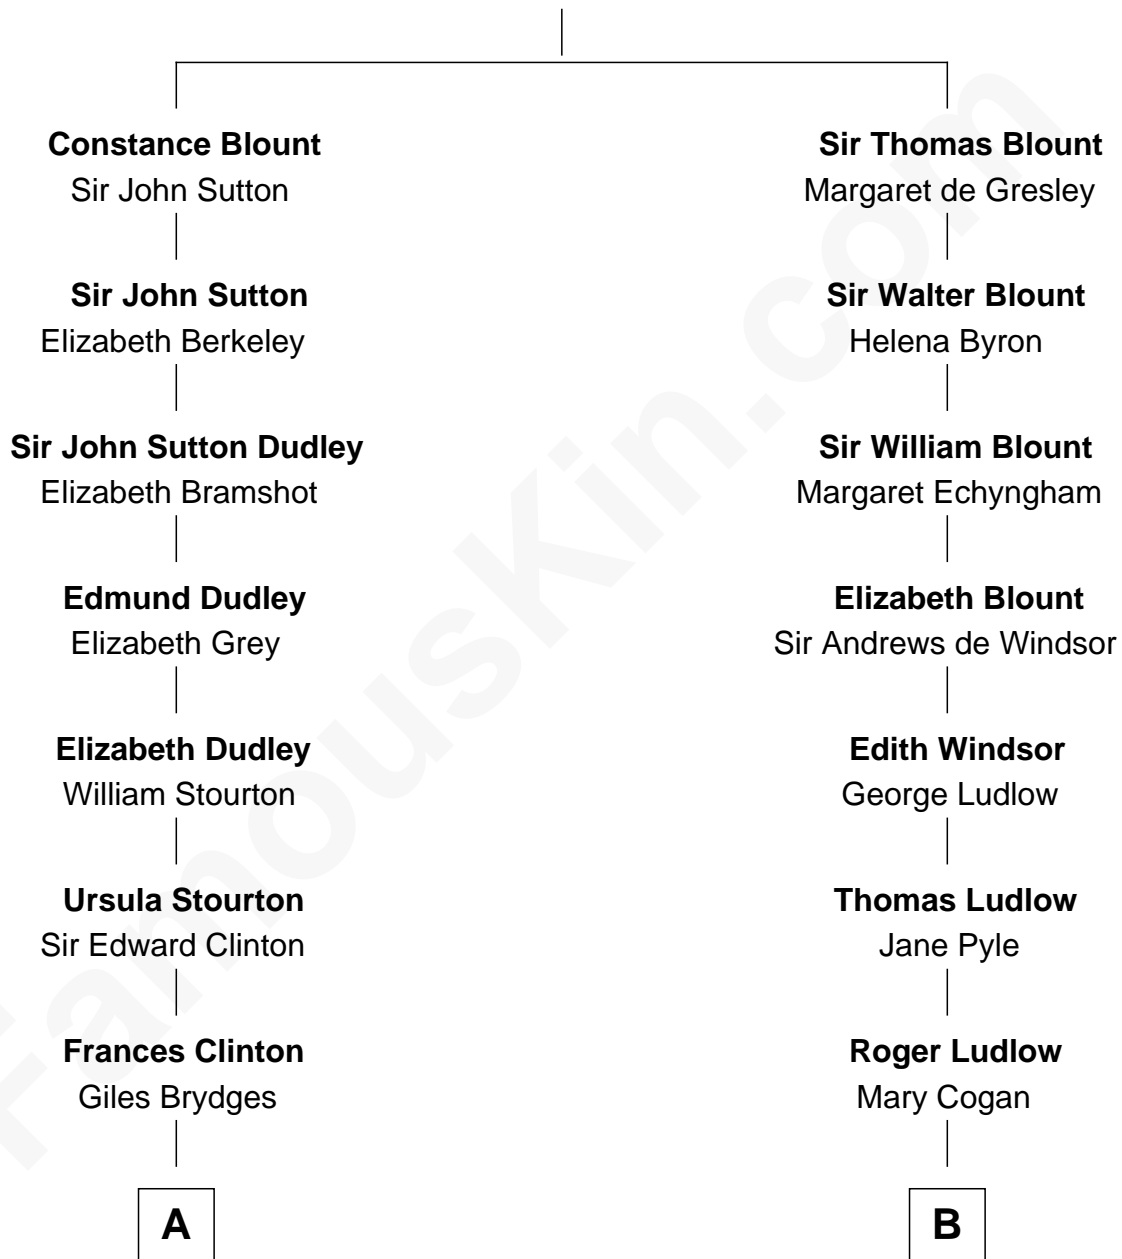

FamousKin.com Relationship Chart of

Queen Elizabeth II

Queen of the United Kingdom

18th cousin of

Jordan Peele

TV and Movie Actor

Sir Walter Blount

Sancha de Ayala

A

Catherine Brydges

Francis Russell

Sir William Russell

Anne Carr

William Russell

Rachel Wriothesley

Rachel Russell