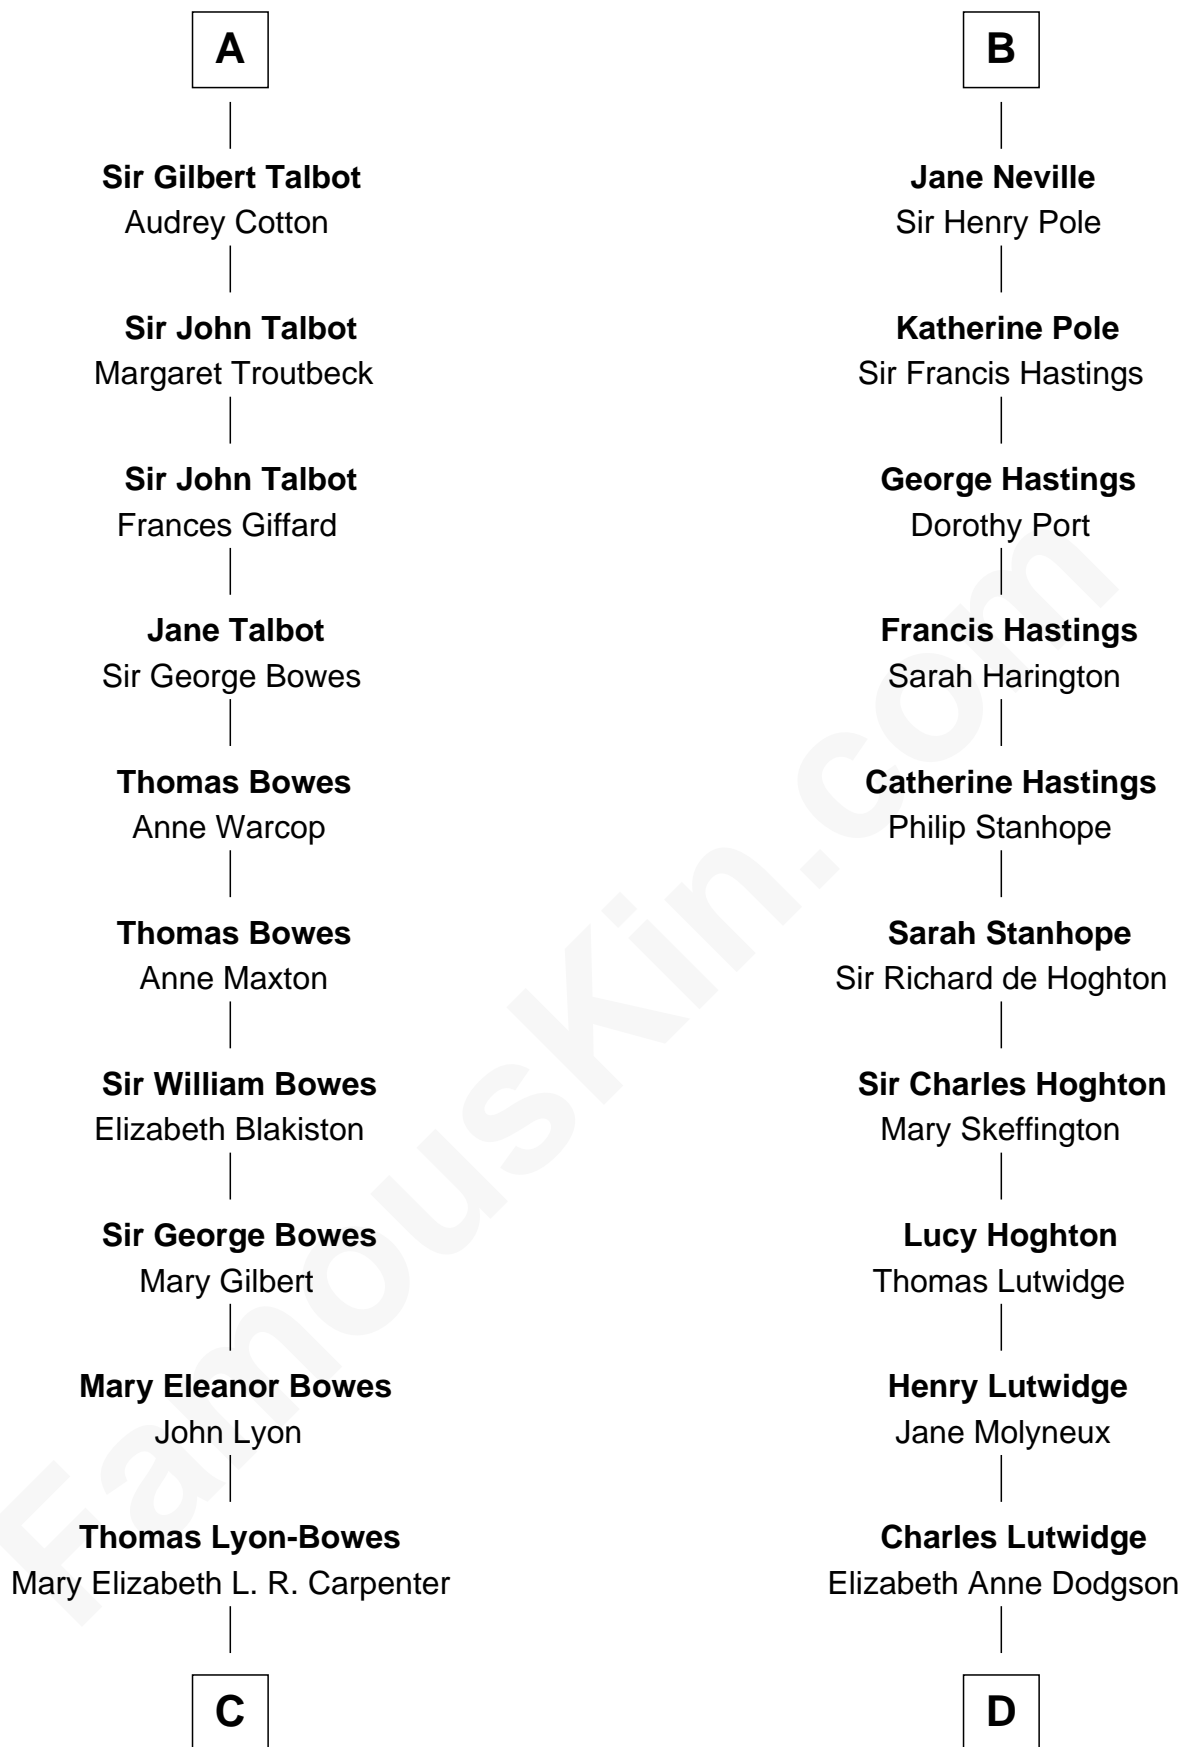

FamousKin.com

Relationship Chart of

Queen Elizabeth II

Queen of the United Kingdom

18th cousin 3 times removed of

Lewis Carroll

Author of Alice in Wonderland

C

Thomas George Lyon-Bowes

Charlotte Grimstead

Claude Bowes-Lyon

Frances Dora Smith

Claude George Bowes-Lyon

Cecilia Nina Cavendish-Bentinck

Elizabeth Bowes-Lyon

George VI, King of the United Kingdom