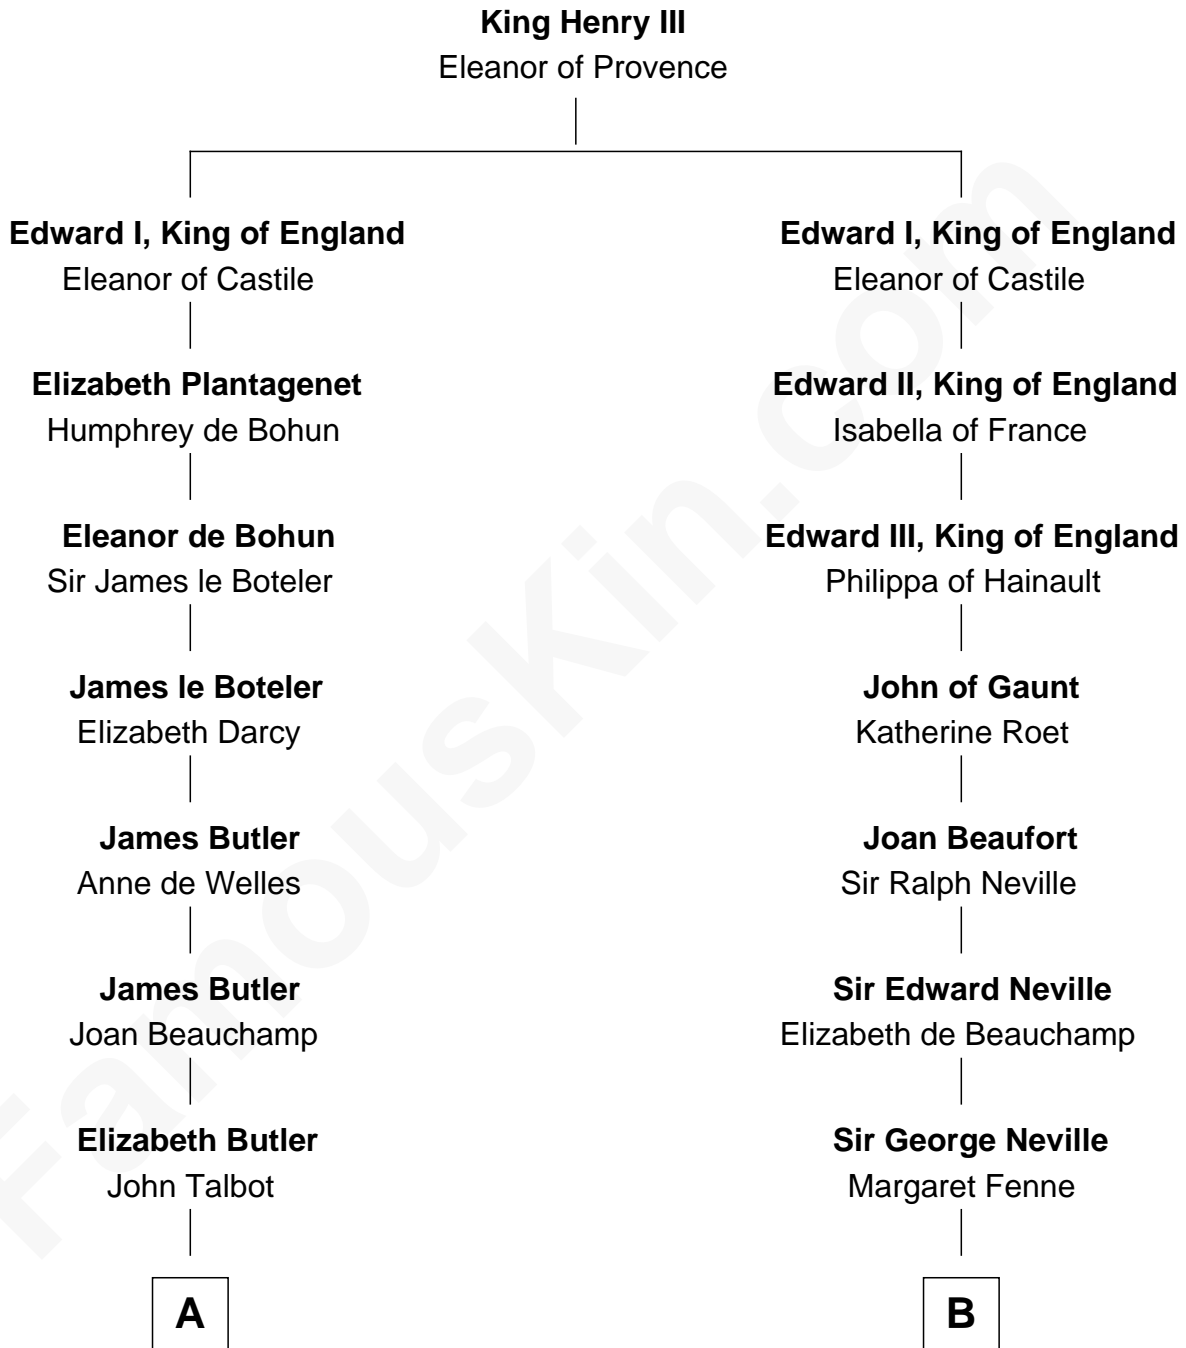

FamousKin.com

Relationship Chart of

Queen Elizabeth II

Queen of the United Kingdom

18th cousin 3 times removed of

Lewis Carroll

Author of Alice in Wonderland

C

Thomas George Lyon-Bowes

Charlotte Grimstead

Claude Bowes-Lyon

Frances Dora Smith

Claude George Bowes-Lyon

Cecilia Nina Cavendish-Bentinck

Elizabeth Bowes-Lyon

George VI, King of the United Kingdom