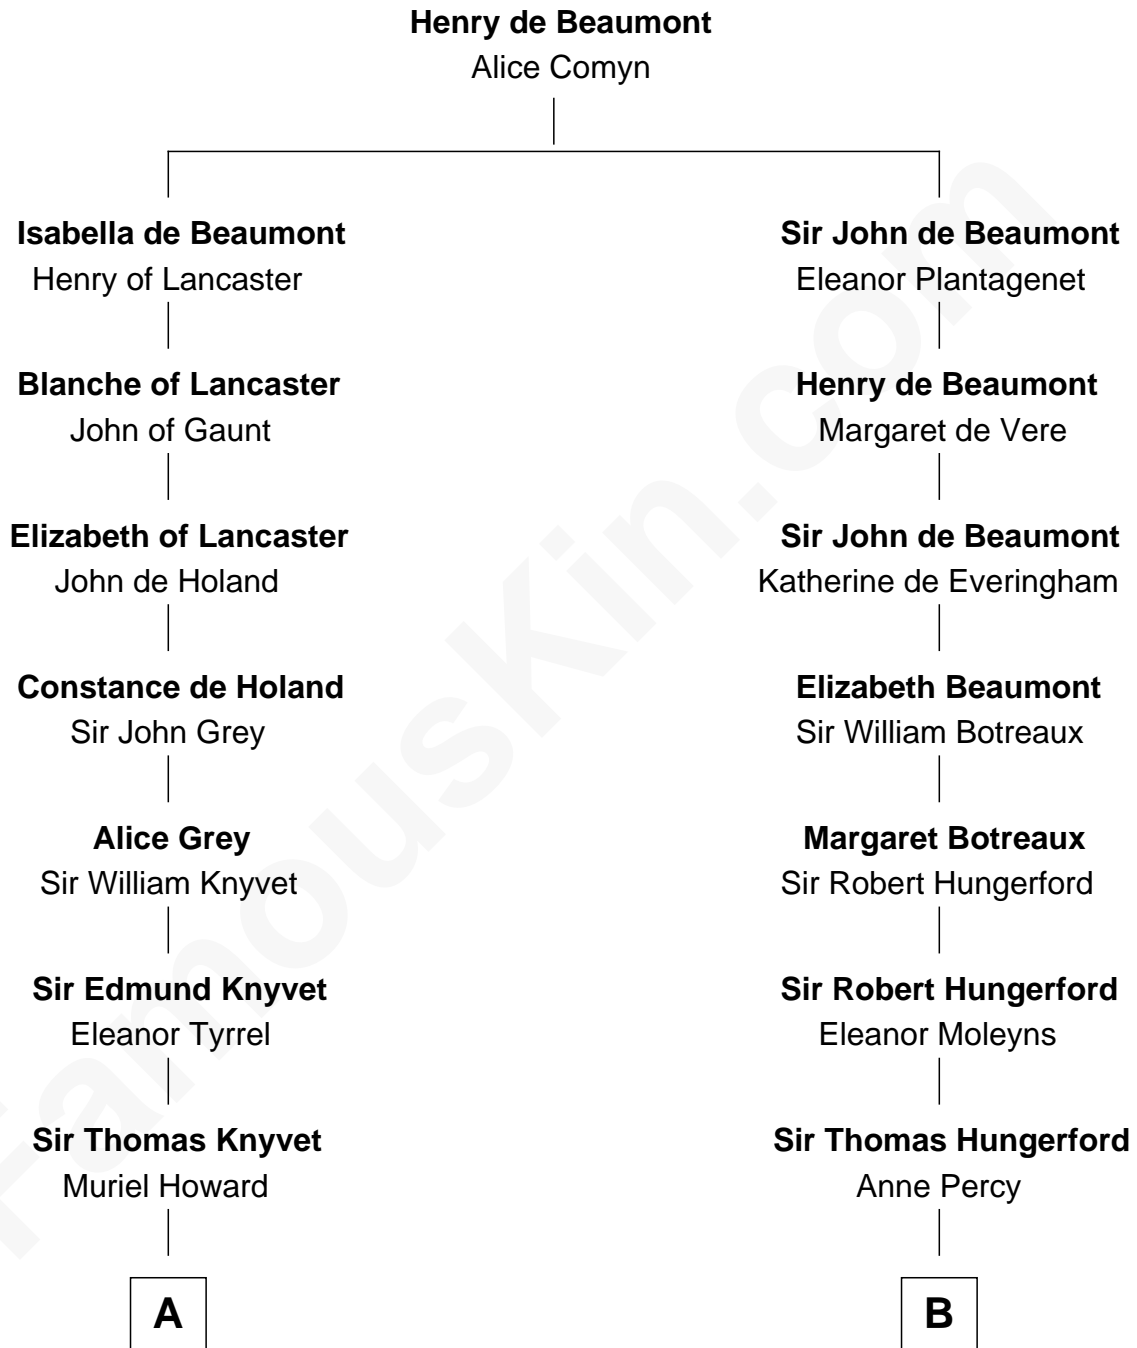

FamousKin.com

Relationship Chart of

Queen Elizabeth II

Queen of the United Kingdom

19th cousin 2 times removed of

Lewis Carroll

Author of Alice in Wonderland

C

Charles Augustus Cavendish-Bentinck

Anne Wellesley

Rev. Charles William Cavendish-Bentinck

Caroline Louisa Burnaby

Cecilia Nina Cavendish-Bentinck

Claude George Bowes-Lyon

Elizabeth Bowes-Lyon

George VI, King of the United Kingdom

Queen Elizabeth II

Queen of the United Kingdom

D

Charles Lutwidge

Elizabeth Anne Dodgson

Frances Jane Lutwidge

Rev. Charles Dodgson

Lewis Carroll