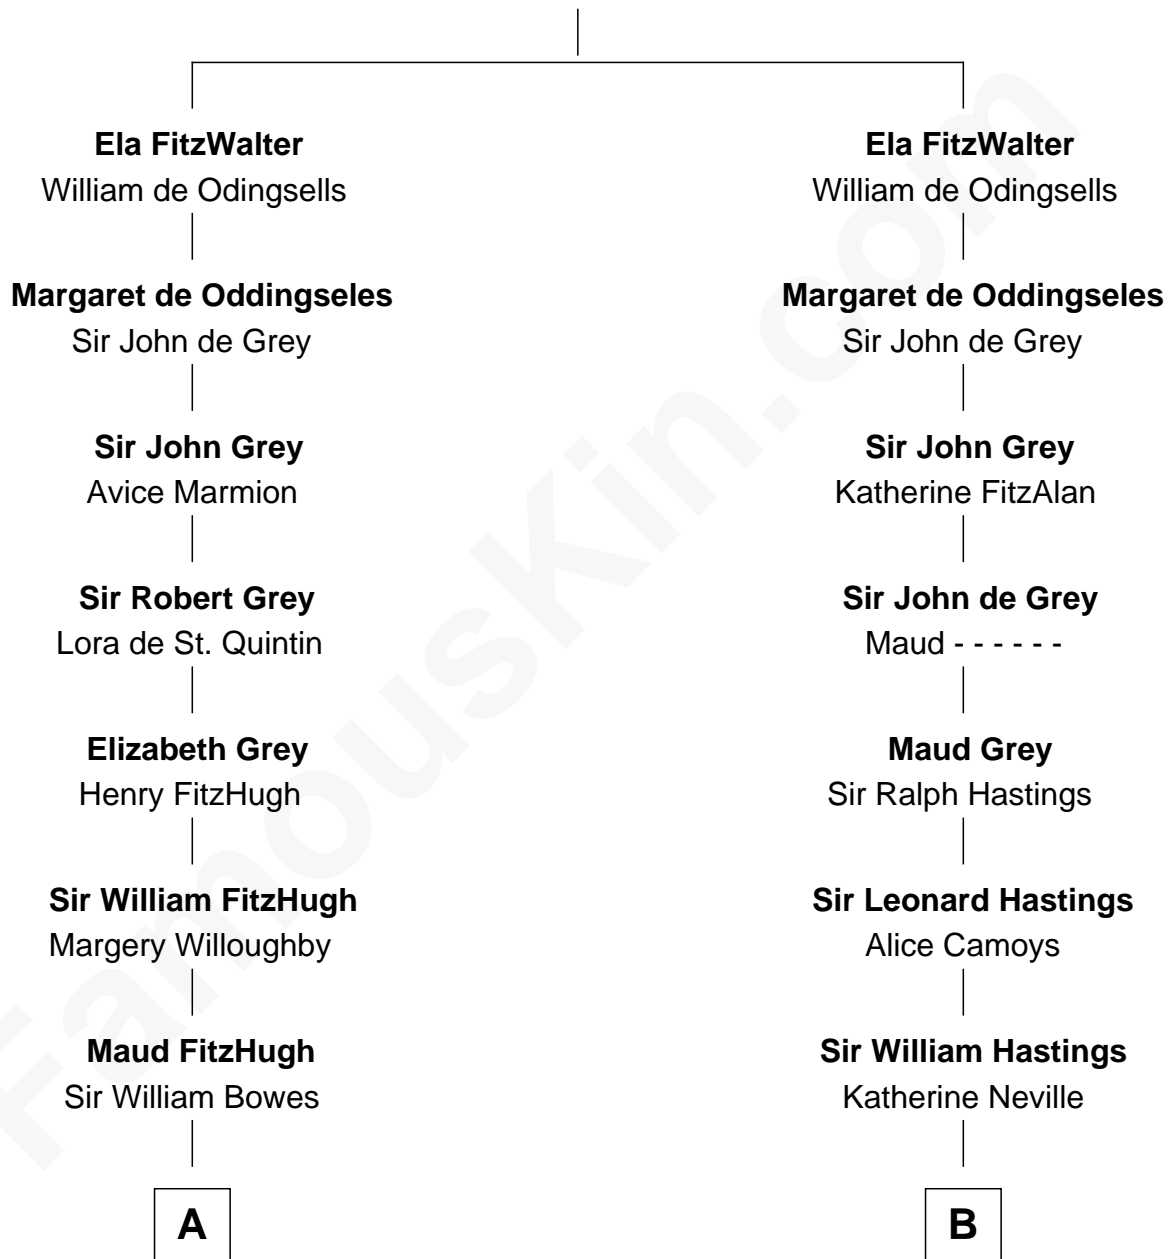

FamousKin.com Relationship Chart of

Queen Elizabeth II

Queen of the United Kingdom

19th cousin 1 time removed of

Lewis Carroll

Author of Alice in Wonderland

Sir Walter FitzRobert

Ida Longespee

C

Claude Bowes-Lyon
Frances Dora Smith

Claude George Bowes-Lyon
Cecilia Nina Cavendish-Bentinck

Elizabeth Bowes-Lyon
George VI, King of the United Kingdom

Queen Elizabeth II
Queen of the United Kingdom

D

Charles Lutwidge
Elizabeth Anne Dodgson