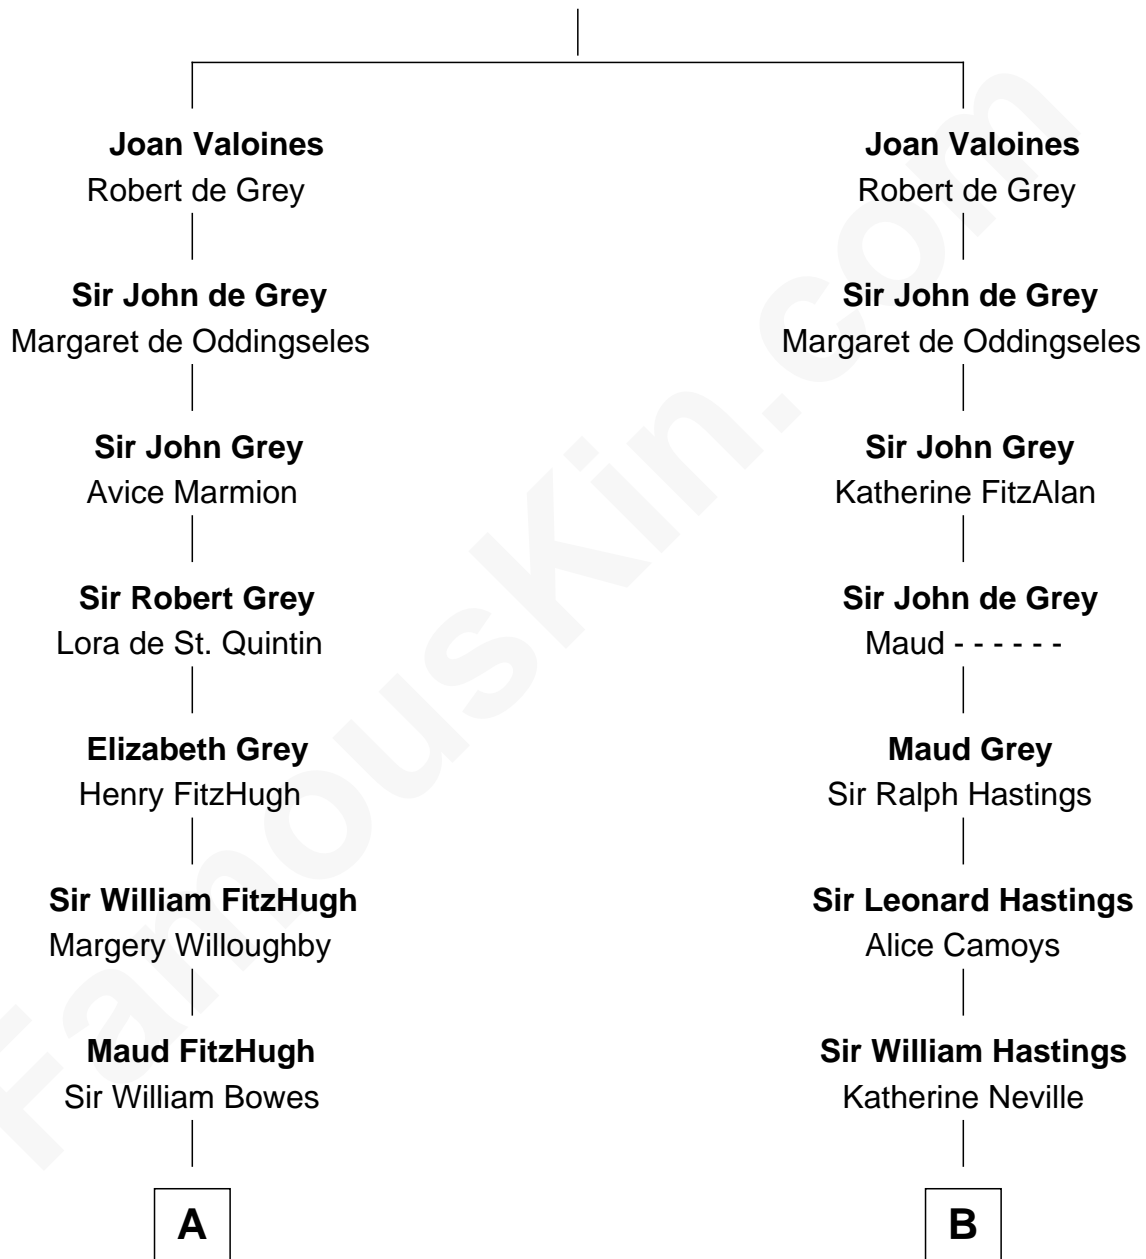

FamousKin.com Relationship Chart of

Queen Elizabeth II

Queen of the United Kingdom

19th cousin 1 time removed of

Lewis Carroll

Author of Alice in Wonderland

Thomas de Valoines

C

Claude Bowes-Lyon
Frances Dora Smith

Claude George Bowes-Lyon
Cecilia Nina Cavendish-Bentinck

Elizabeth Bowes-Lyon
George VI, King of the United Kingdom

Queen Elizabeth II
Queen of the United Kingdom

D

Charles Lutwidge
Elizabeth Anne Dodgson