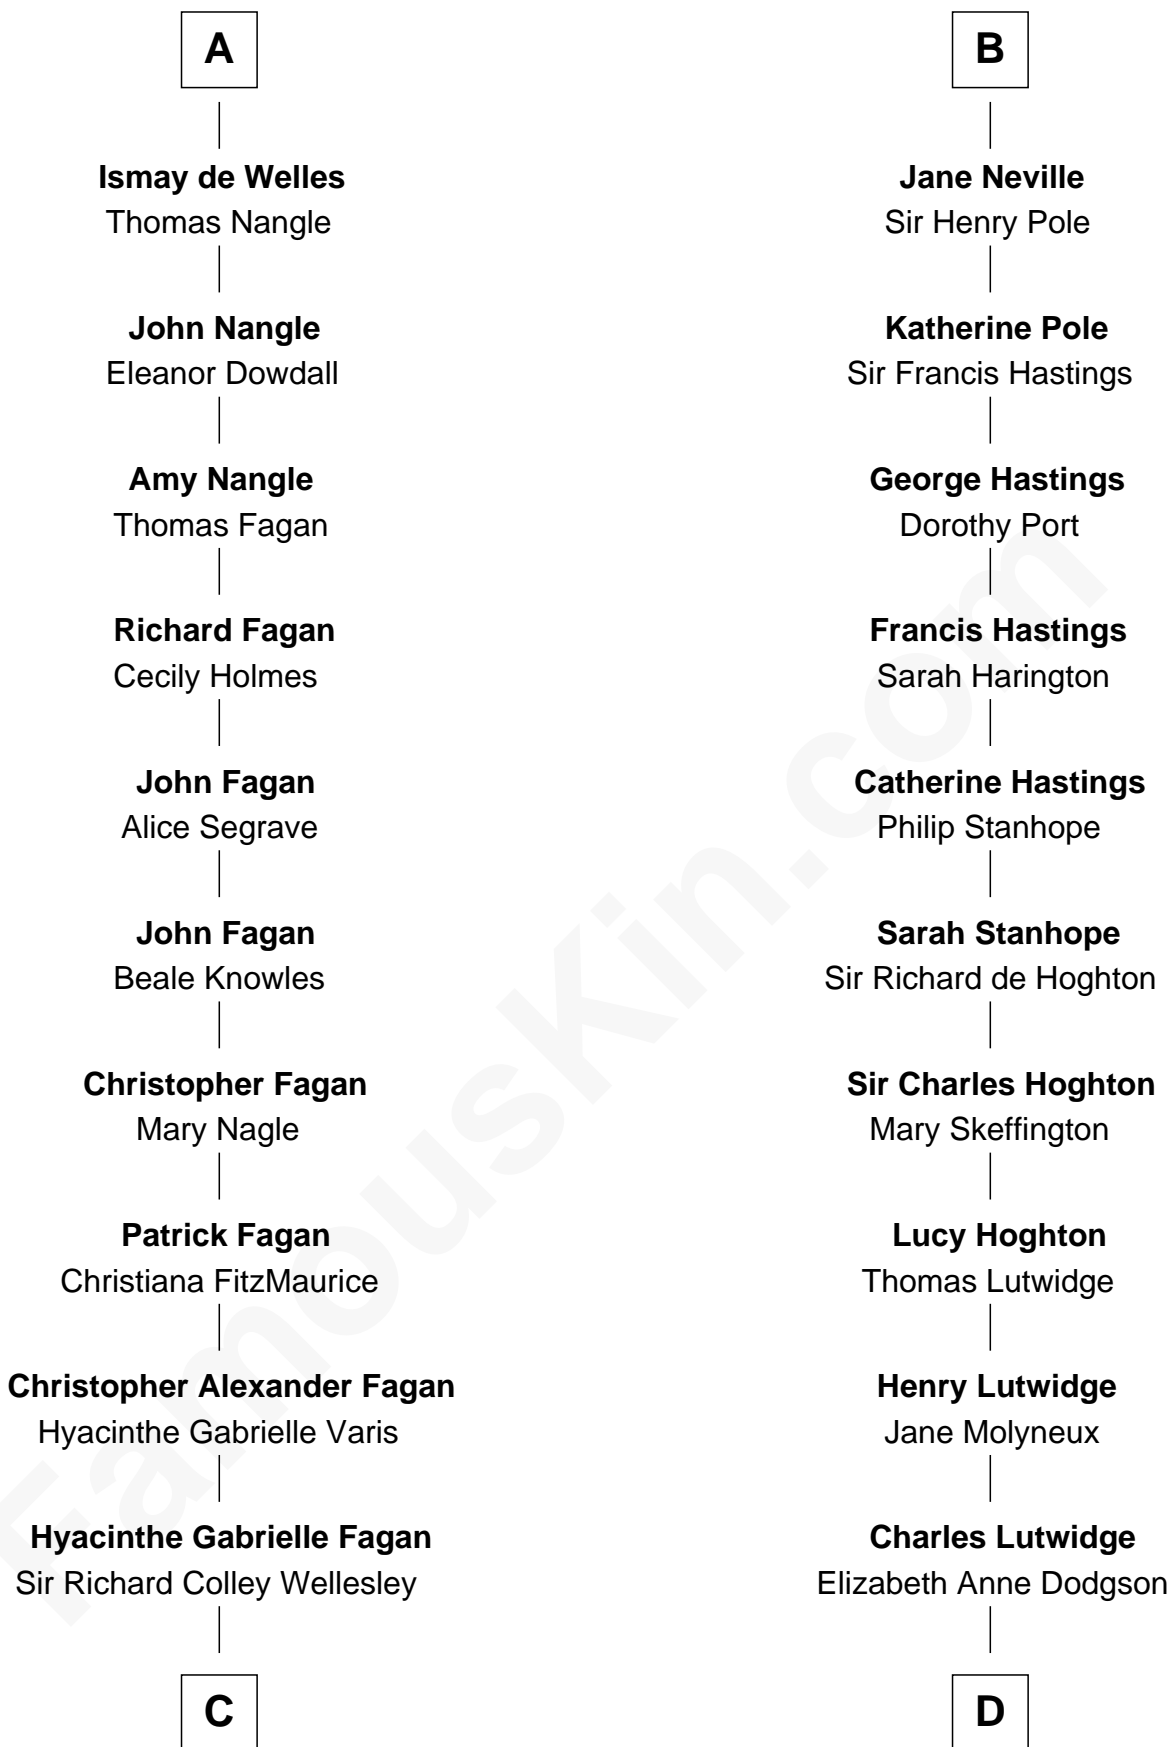

FamousKin.com Relationship Chart of

Queen Elizabeth II

Queen of the United Kingdom

18th cousin 3 times removed of

Lewis Carroll

Author of Alice in Wonderland

C

Anne Wellesley

Charles Augustus Cavendish-Bentinck

Rev. Charles William Cavendish-Bentinck

Caroline Louisa Burnaby

Cecilia Nina Cavendish-Bentinck

Claude George Bowes-Lyon

Elizabeth Bowes-Lyon

George VI, King of the United Kingdom

Queen Elizabeth II

Queen of the United Kingdom

D

Frances Jane Lutwidge

Rev. Charles Dodgson

Lewis Carroll

Author of Alice in Wonderland

FamousKin.com