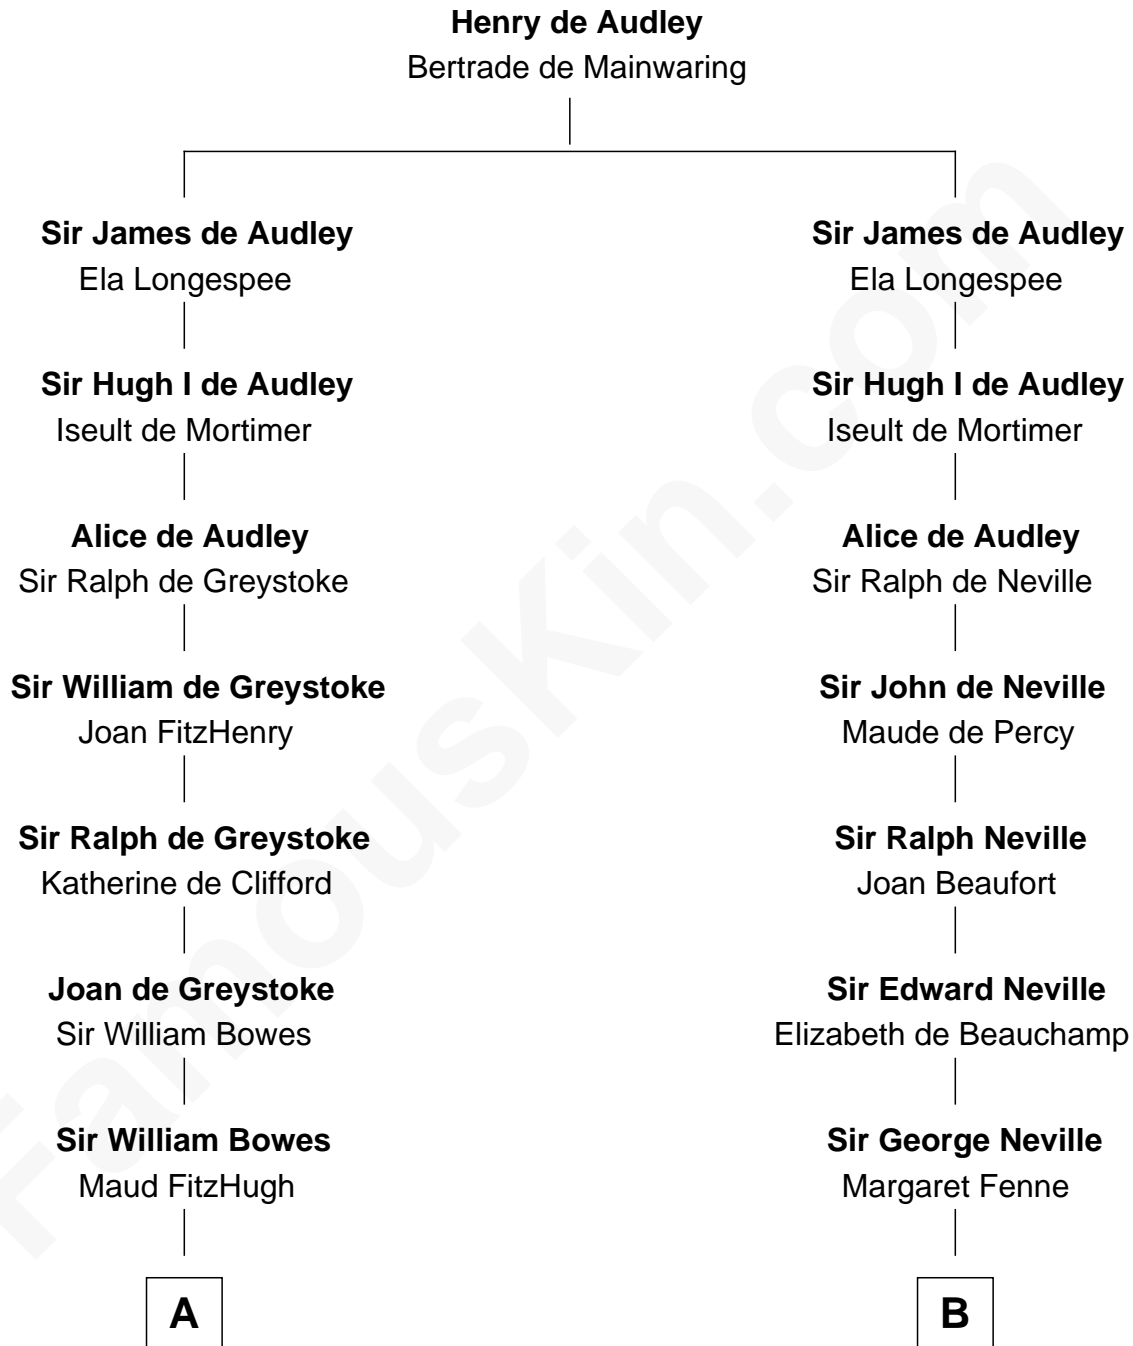

# FamousKin.com Relationship Chart of

**Queen Elizabeth II**

*Queen of the United Kingdom*

18th cousin 2 times removed of

**Lewis Carroll**

*Author of Alice in Wonderland*

**C**

**Claude Bowes-Lyon**  
Frances Dora Smith

**Claude George Bowes-Lyon**  
Cecilia Nina Cavendish-Bentinck

**Elizabeth Bowes-Lyon**  
George VI, King of the United Kingdom

**Queen Elizabeth II**  
*Queen of the United Kingdom*

**D**

**Frances Jane Lutwidge**  
Rev. Charles Dodgson