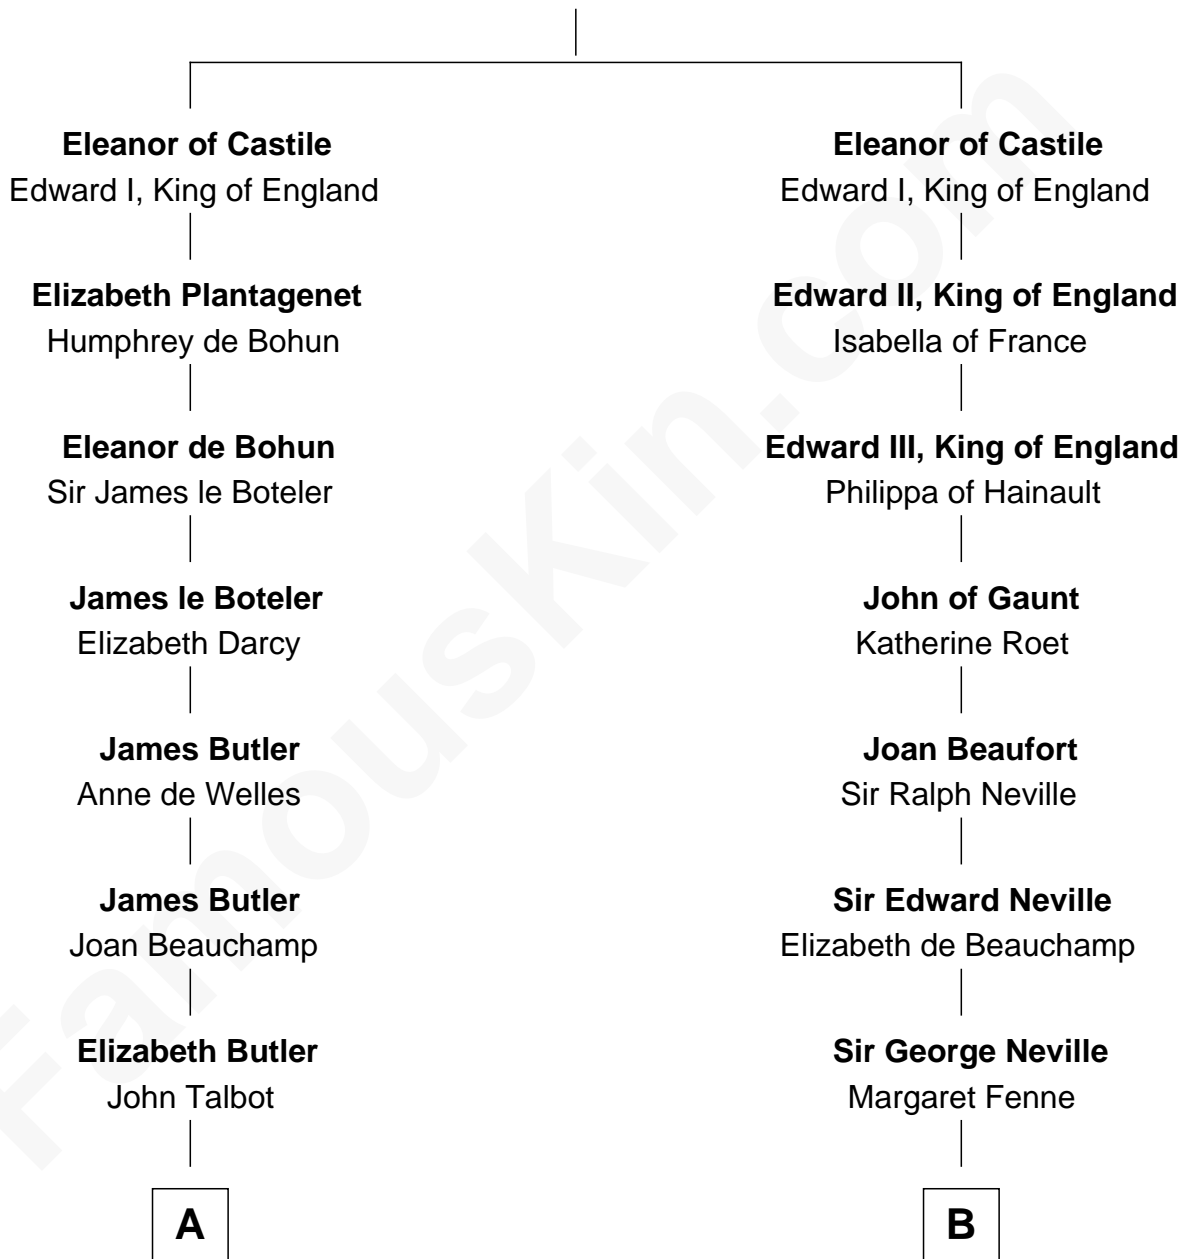

FamousKin.com

Relationship Chart of

Queen Elizabeth II

Queen of the United Kingdom

18th cousin 3 times removed of

Lewis Carroll

Author of Alice in Wonderland

Ferdinand III, King of Castile

Joanna of Ponthieu

C

Thomas George Lyon-Bowes

Charlotte Grimstead

Claude Bowes-Lyon

Frances Dora Smith

Claude George Bowes-Lyon

Cecilia Nina Cavendish-Bentinck

Elizabeth Bowes-Lyon

George VI, King of the United Kingdom

Queen Elizabeth II

Queen of the United Kingdom

D

Frances Jane Lutwidge

Rev. Charles Dodgson

Lewis Carroll