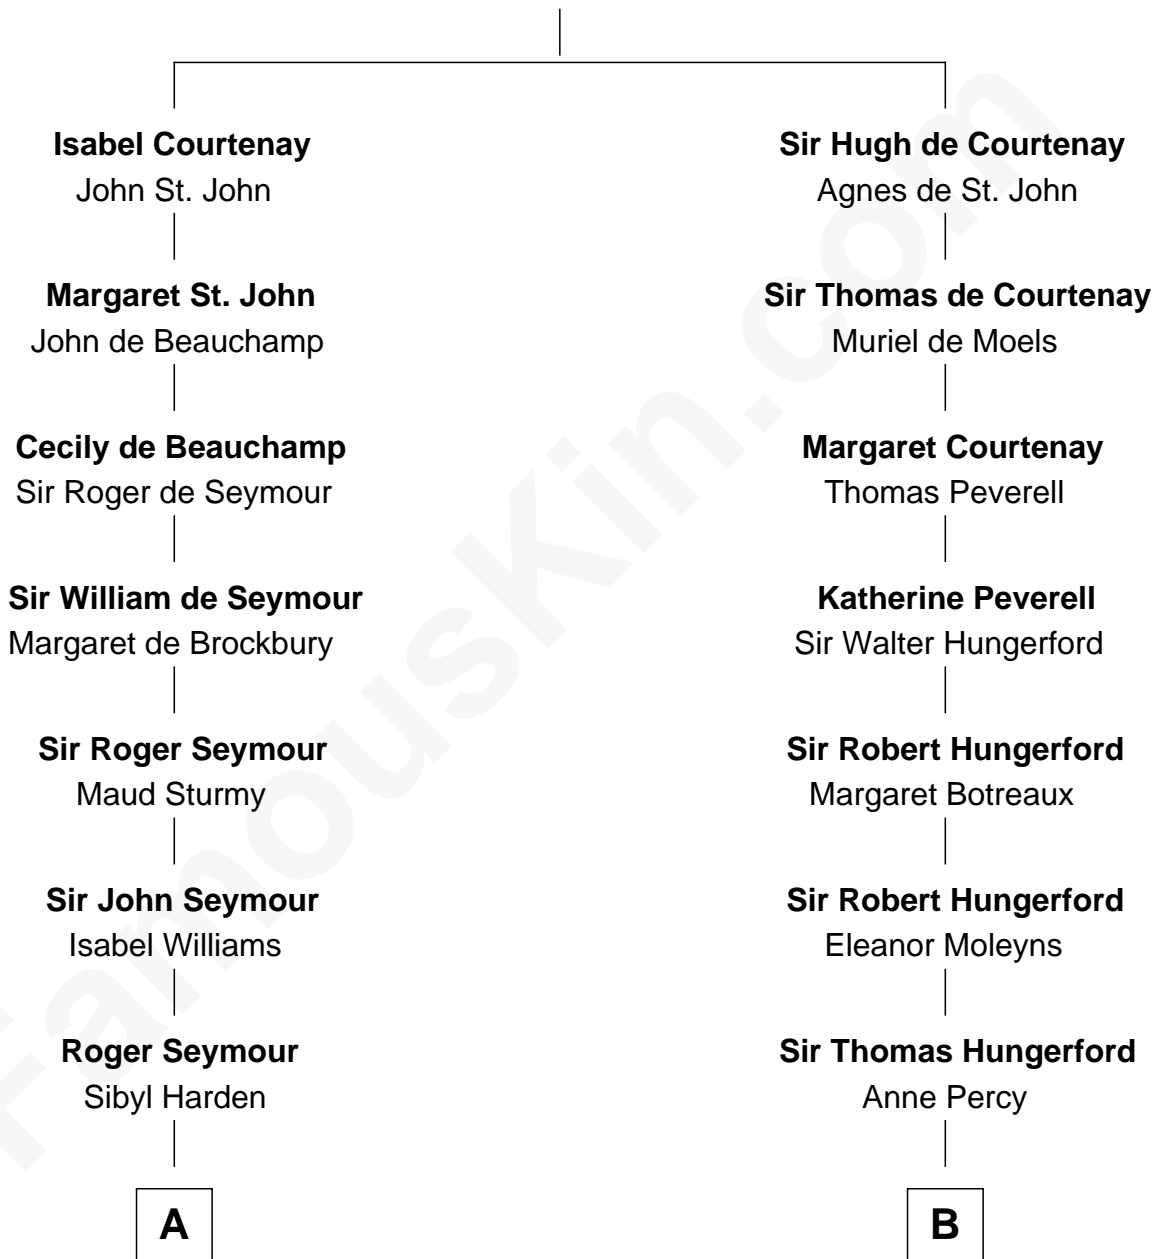

FamousKin.com

Relationship Chart of

Queen Elizabeth II

Queen of the United Kingdom

20th cousin 1 time removed of

E. M. Forster
English Novelist

Sir Hugh de Courtenay
Eleanor le Despencer

Elizabeth II photo by [Eric Draper](#)