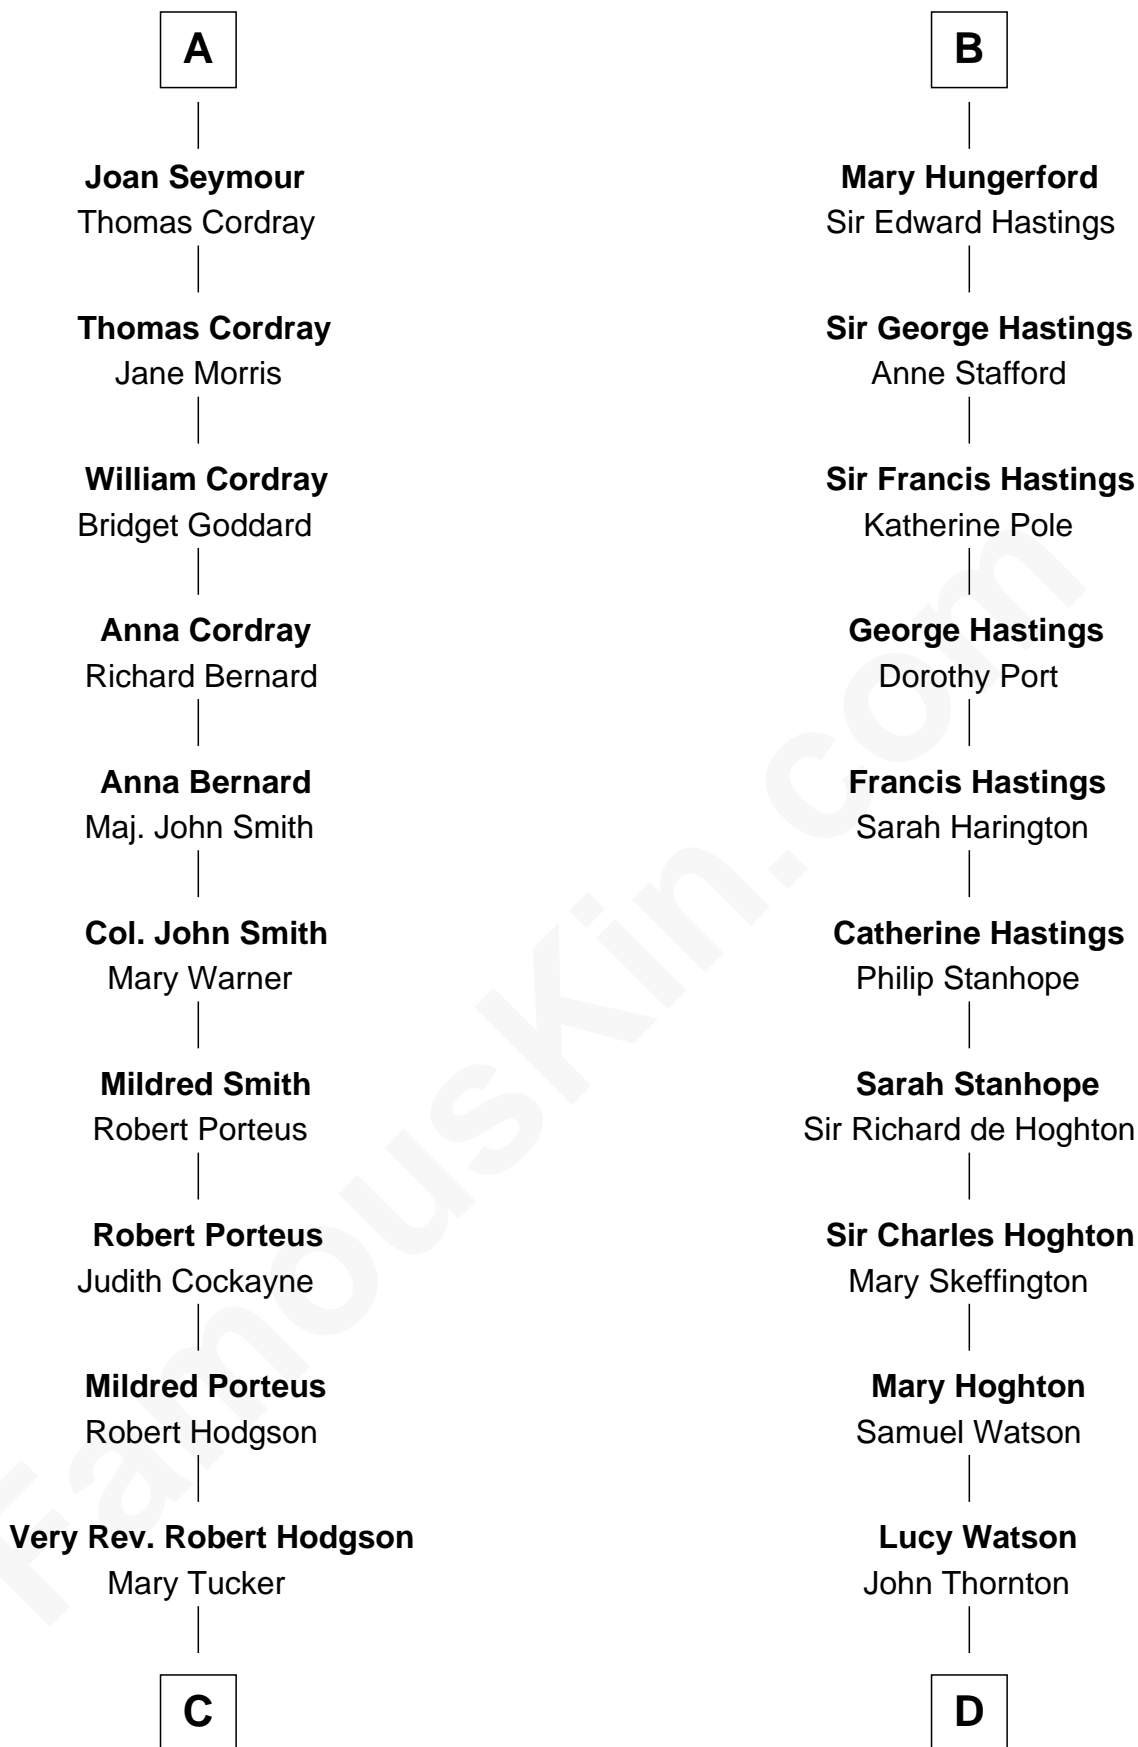

FamousKin.com

Relationship Chart of

Queen Elizabeth II

Queen of the United Kingdom

20th cousin 1 time removed of

E. M. Forster
English Novelist

Sir Hugh de Courtenay
Eleanor le Despencer

Elizabeth II photo by [Eric Draper](#)