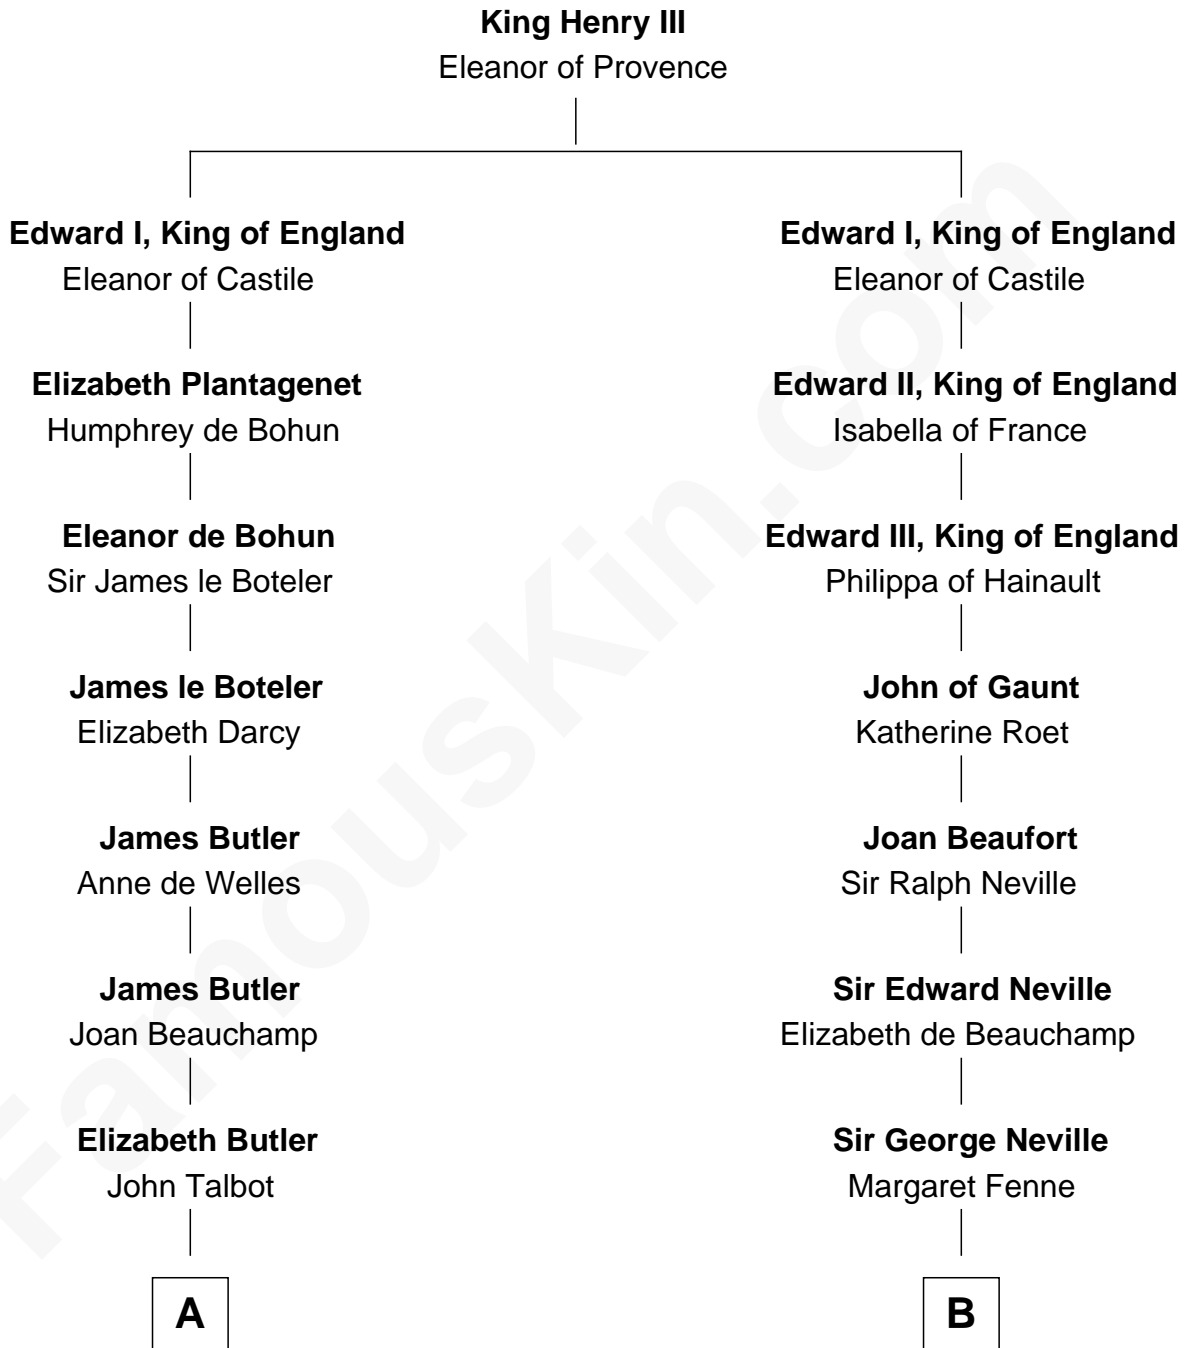

FamousKin.com

Relationship Chart of

Queen Elizabeth II

Queen of the United Kingdom

19th cousin 2 times removed of

E. M. Forster
English Novelist

C

Thomas George Lyon-Bowes

Charlotte Grimstead

Claude Bowes-Lyon

Frances Dora Smith

Claude George Bowes-Lyon

Cecilia Nina Cavendish-Bentinck

Elizabeth Bowes-Lyon

George VI, King of the United Kingdom

Queen Elizabeth II

Queen of the United Kingdom

D

Laura Thornton

Charles Forster

Edward Morgan Llewellyn Forster

Alice Clara Whichelo

E. M. Forster

English Novelist