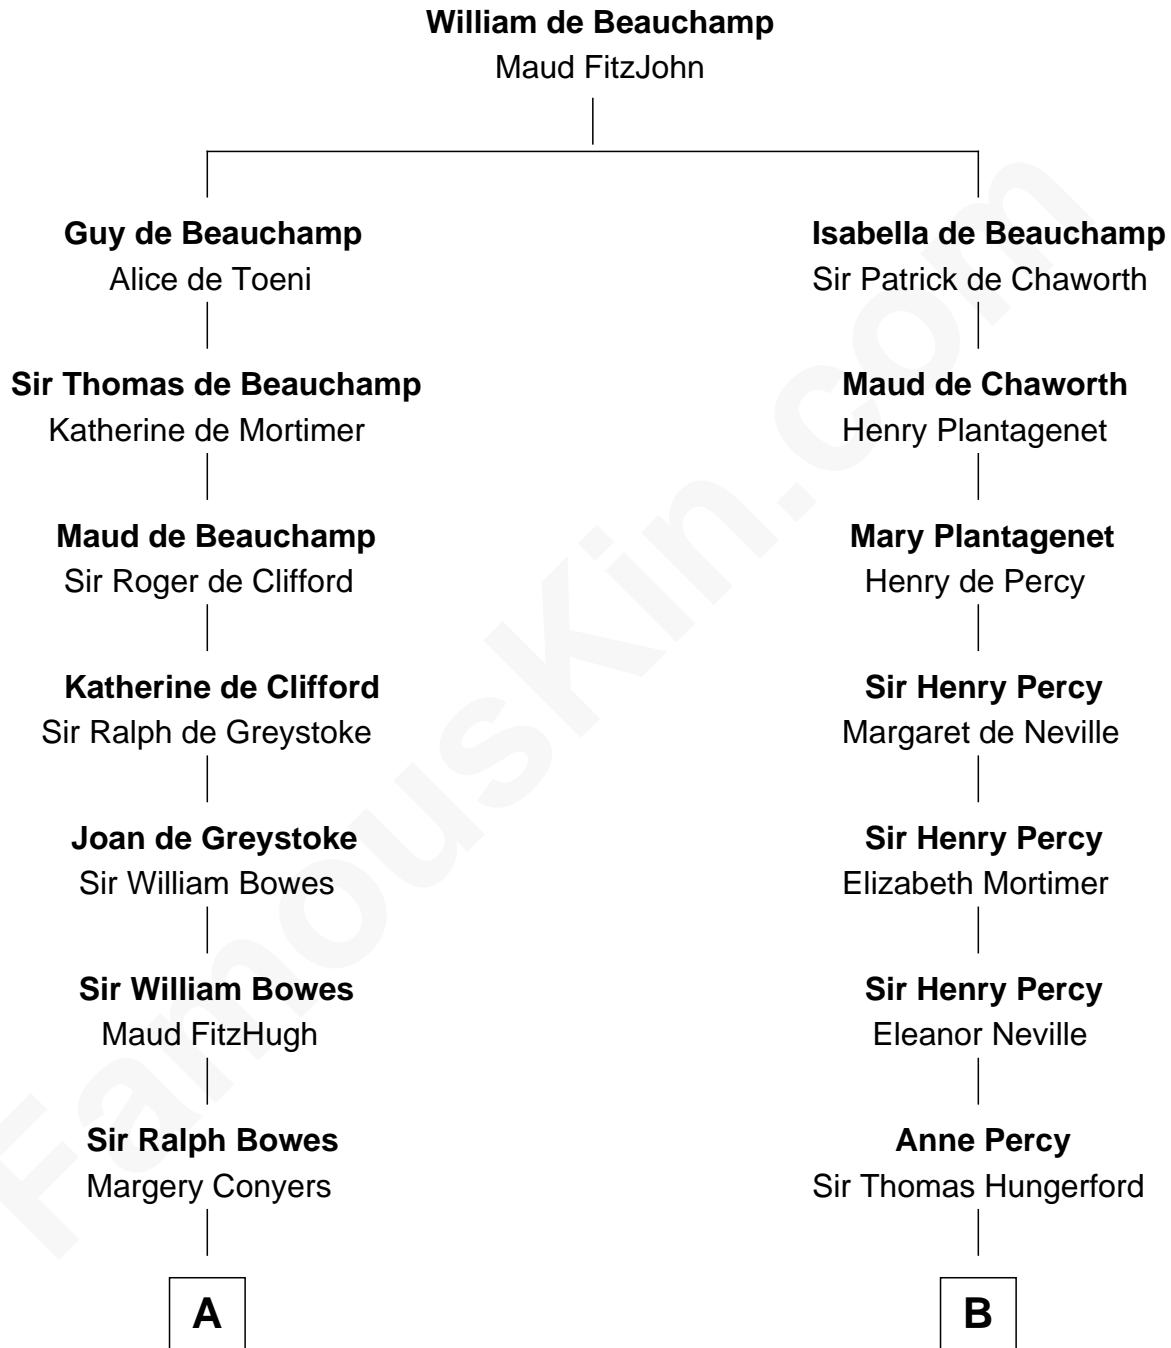

FamousKin.com

Relationship Chart of

Queen Elizabeth II

Queen of the United Kingdom

19th cousin 1 time removed of

E. M. Forster
English Novelist

C

Claude George Bowes-Lyon
Cecilia Nina Cavendish-Bentinck

Elizabeth Bowes-Lyon
George VI, King of the United Kingdom

Queen Elizabeth II
Queen of the United Kingdom

D

Henry Thornton
Marianne Sykes

Laura Thornton
Charles Forster

Edward Morgan Llewellyn Forster
Alice Clara Whichelo