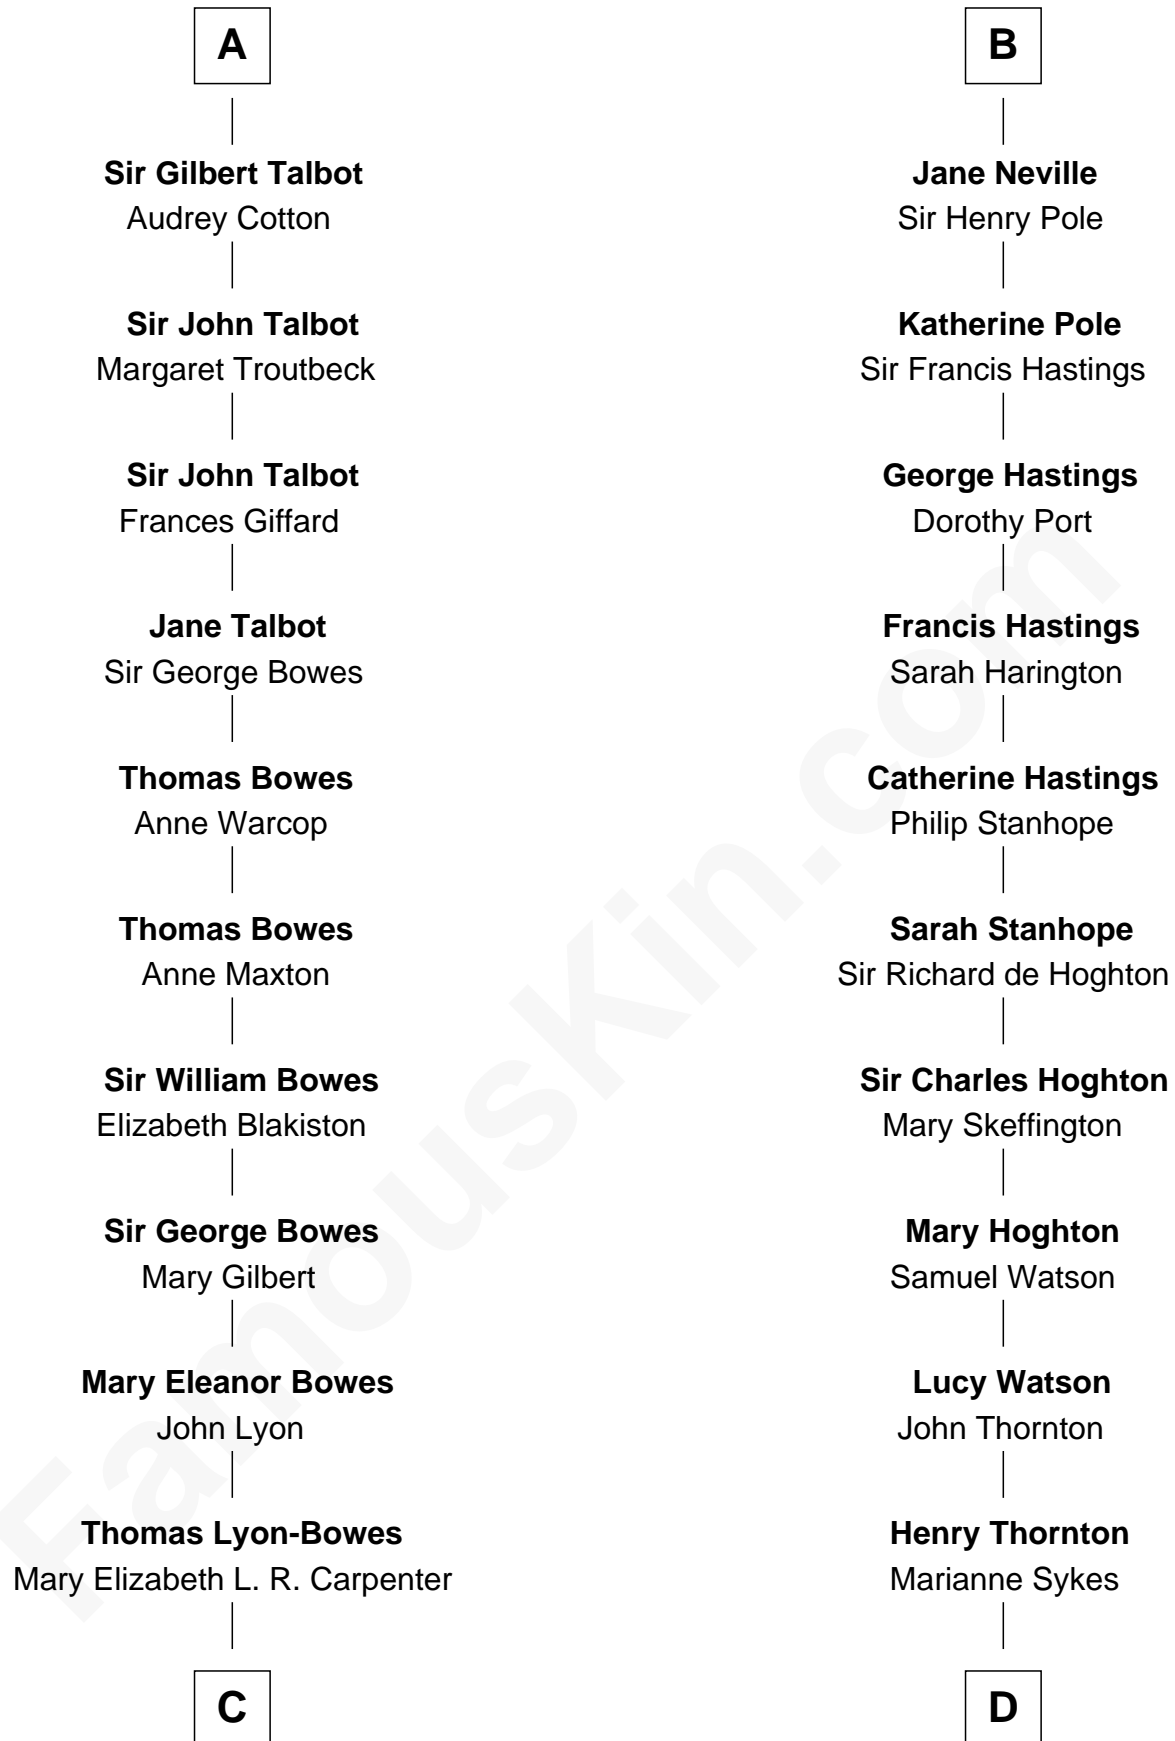

## Relationship Chart of

### Queen Elizabeth II

*Queen of the United Kingdom*

19th cousin 2 times removed of

**E. M. Forster**  
*English Novelist*

**Ferdinand III, King of Castile**

Joanna of Ponthieu

**C**

**Thomas George Lyon-Bowes**

Charlotte Grimstead

**Claude Bowes-Lyon**

Frances Dora Smith

**Claude George Bowes-Lyon**

Cecilia Nina Cavendish-Bentinck

**Elizabeth Bowes-Lyon**

George VI, King of the United Kingdom

**Queen Elizabeth II**

*Queen of the United Kingdom*

**D**

**Laura Thornton**

Charles Forster

**Edward Morgan Llewellyn Forster**

Alice Clara Whichelo

**E. M. Forster**

*English Novelist*