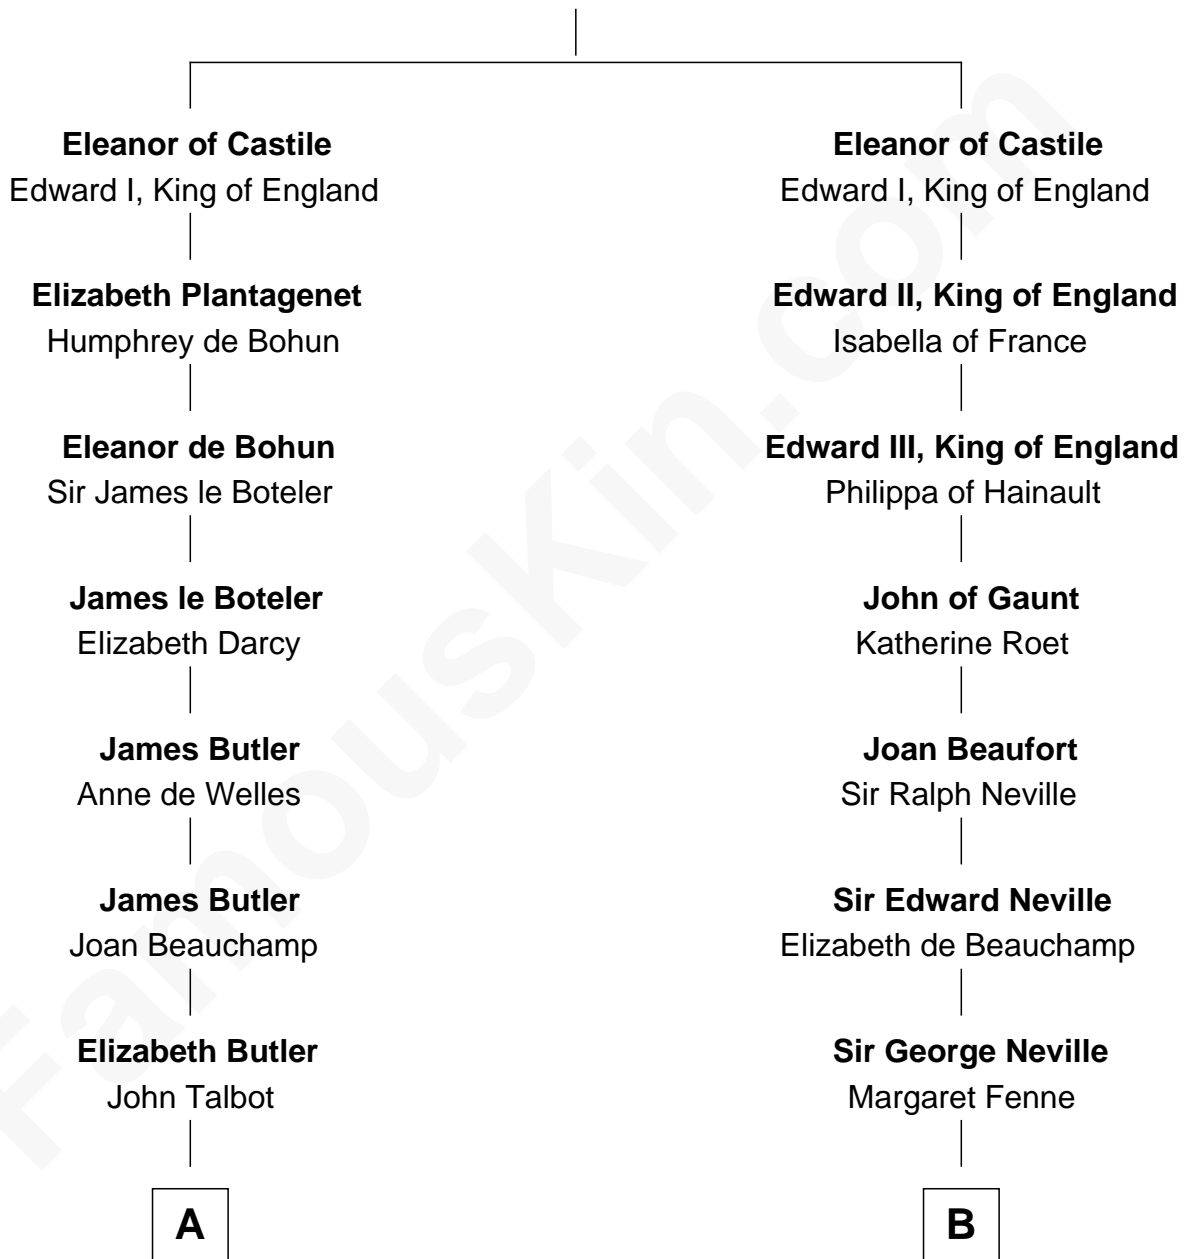

## Relationship Chart of

### Queen Elizabeth II

*Queen of the United Kingdom*

19th cousin 2 times removed of

**E. M. Forster**  
*English Novelist*

**Ferdinand III, King of Castile**

Joanna of Ponthieu

**C**

**Thomas George Lyon-Bowes**

Charlotte Grimstead

**Claude Bowes-Lyon**

Frances Dora Smith

**Claude George Bowes-Lyon**

Cecilia Nina Cavendish-Bentinck

**Elizabeth Bowes-Lyon**

George VI, King of the United Kingdom

**Queen Elizabeth II**

*Queen of the United Kingdom*

**D**

**Laura Thornton**

Charles Forster

**Edward Morgan Llewellyn Forster**

Alice Clara Whichelo

**E. M. Forster**

*English Novelist*