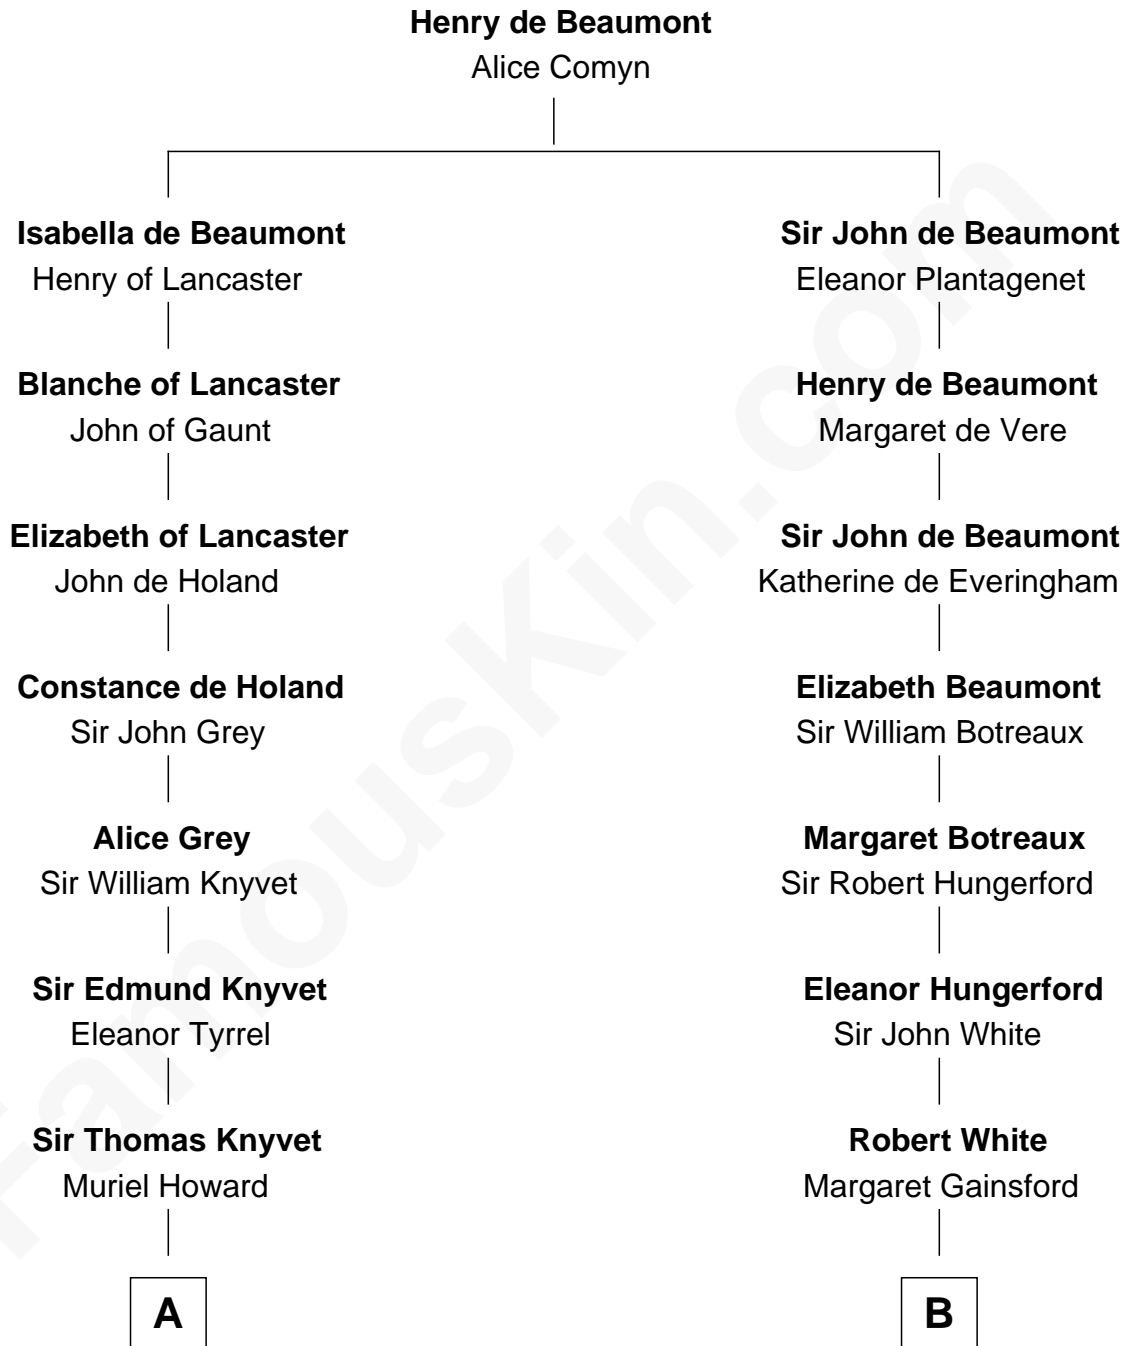

# FamousKin.com Relationship Chart of

**Queen Elizabeth II**

*Queen of the United Kingdom*

18th cousin 3 times removed of

**Guillermo Billinghurst**

*31st President of Peru*

**C**

**D**

**Charles Augustus Cavendish-Bentinck**

Anne Wellesley

**Guillermo Eugenio Billinghurst**

Belisaria Angulo

**Rev. Charles William Cavendish-Bentinck**

Caroline Louisa Burnaby

**Guillermo Billinghurst**

*31st President of Peru*

**Cecilia Nina Cavendish-Bentinck**

Claude George Bowes-Lyon

**Elizabeth Bowes-Lyon**

George VI, King of the United Kingdom

**Queen Elizabeth II**

*Queen of the United Kingdom*

FamousKin.com