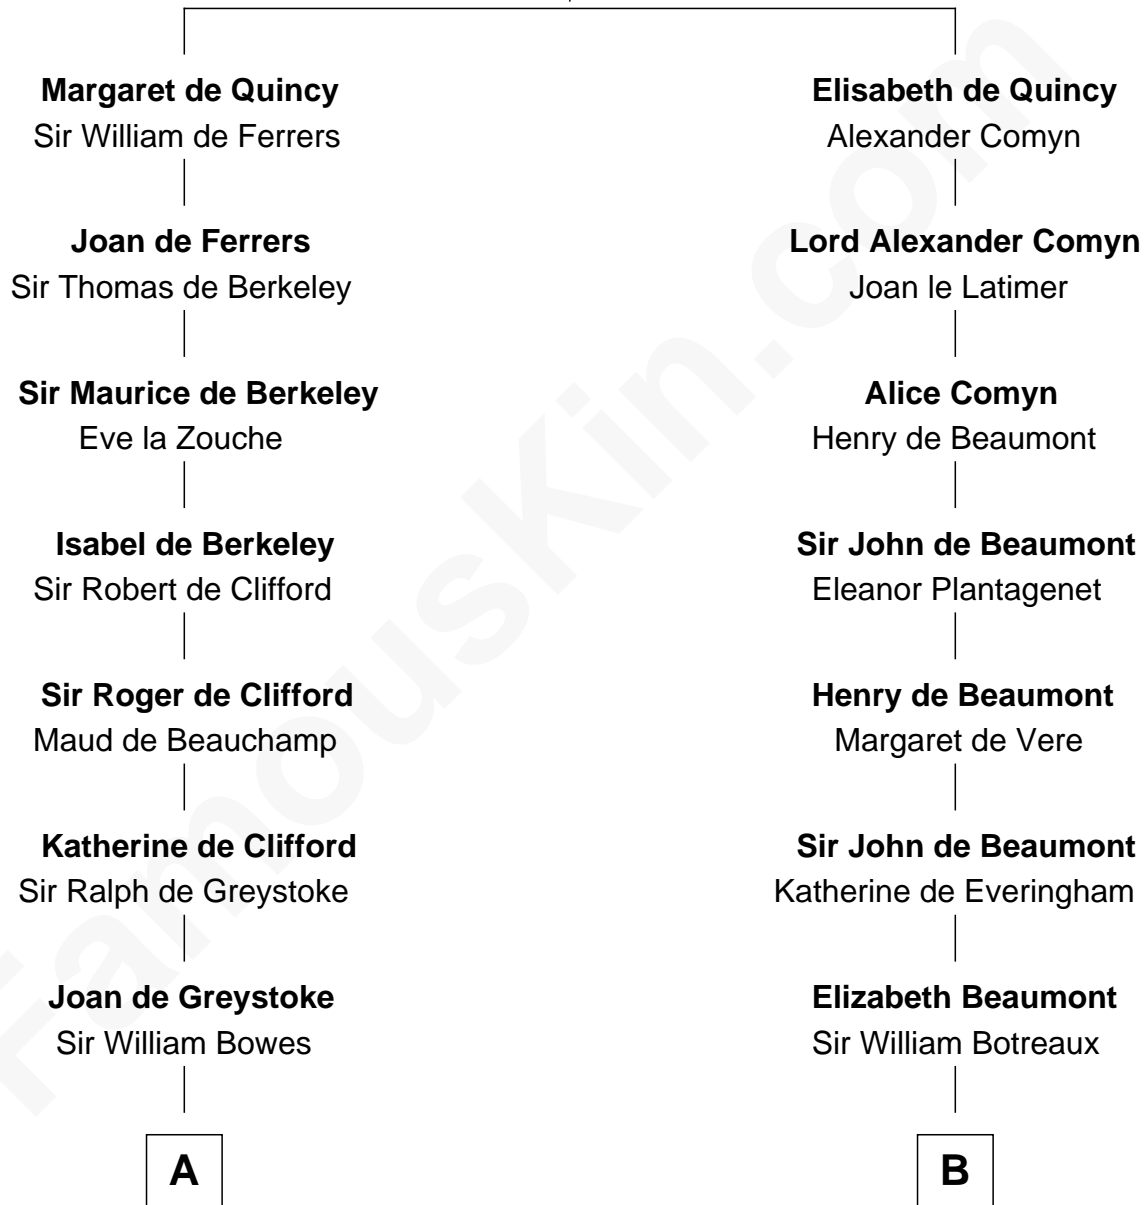

FamousKin.com Relationship Chart of

Queen Elizabeth II

Queen of the United Kingdom

21st cousin of

Guillermo Billinghurst

31st President of Peru

Sir Roger de Quincy
Helen of Galloway

C

Thomas George Lyon-Bowes

Charlotte Grimstead

Claude Bowes-Lyon

Frances Dora Smith

Claude George Bowes-Lyon

Cecilia Nina Cavendish-Bentinck

Elizabeth Bowes-Lyon

George VI, King of the United Kingdom