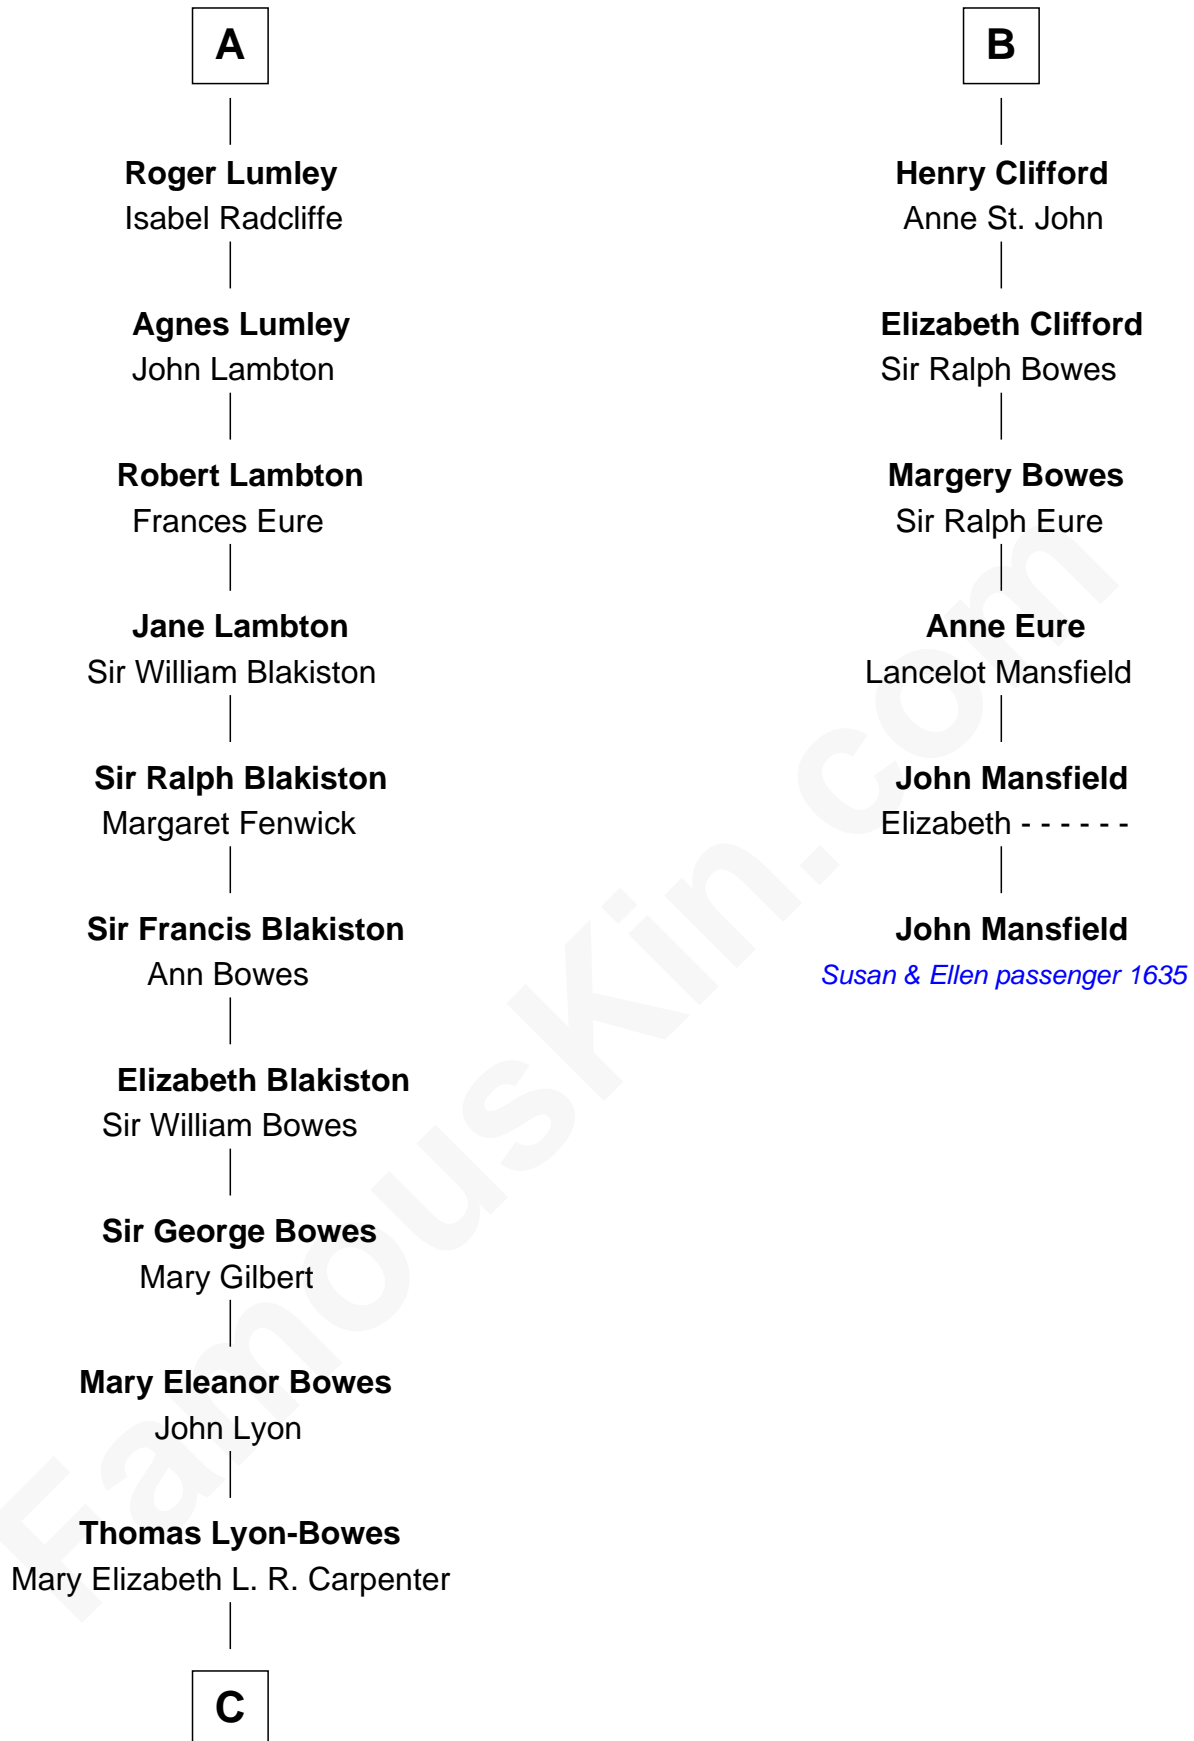

FamousKin.com

Relationship Chart of

Queen Elizabeth II

Queen of the United Kingdom

12th cousin 9 times removed of

John Mansfield

(c1601 - 1674) Susan & Ellen passenger 1635

C

—
Thomas George Lyon-Bowes

Charlotte Grimstead

—
Claude Bowes-Lyon

Frances Dora Smith

—
Claude George Bowes-Lyon

Cecilia Nina Cavendish-Bentinck

—
Elizabeth Bowes-Lyon

George VI, King of the United Kingdom