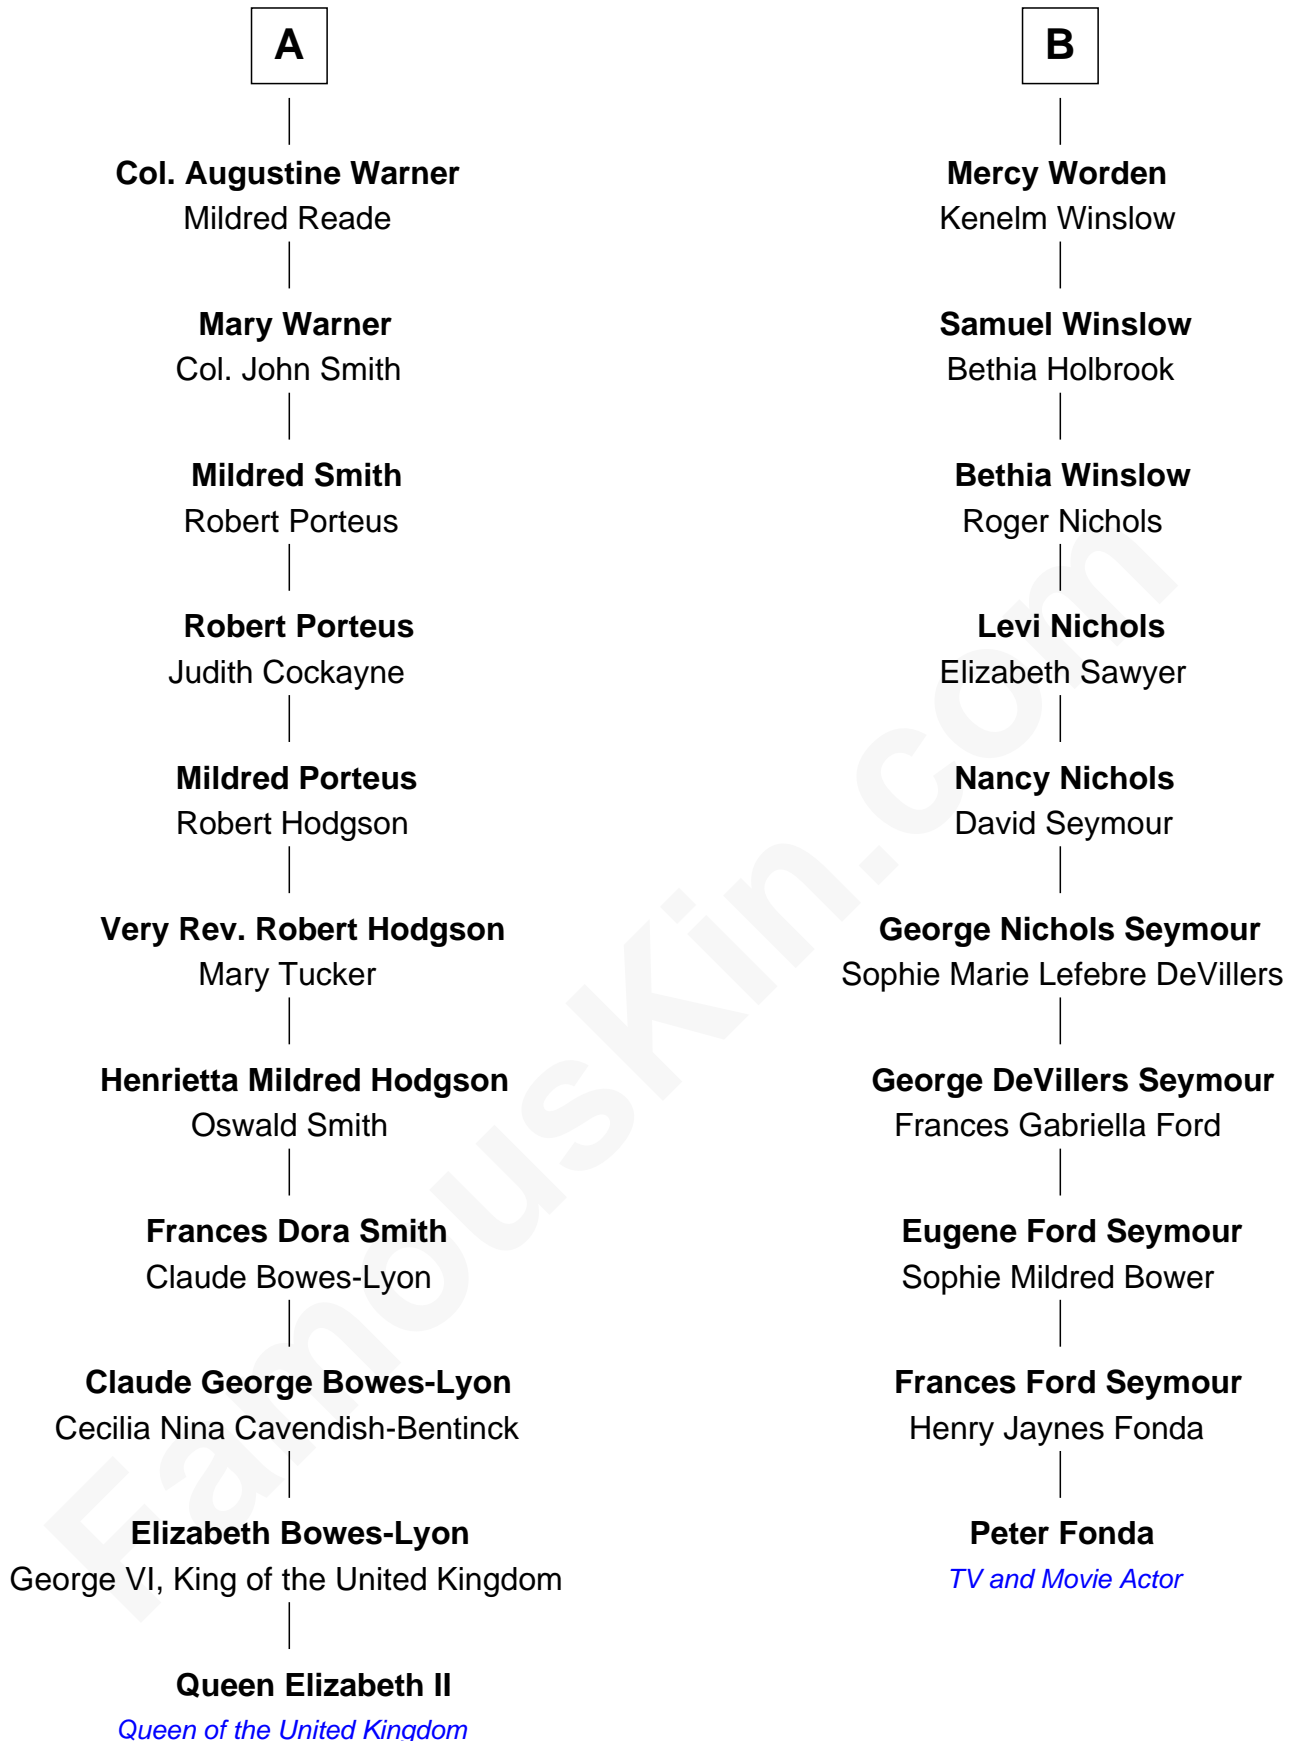

FamousKin.com Relationship Chart of

Queen Elizabeth II

Queen of the United Kingdom

16th cousin 1 time removed of

Peter Fonda

TV and Movie Actor

Richard Sherburne

Alice Hamerton

Elizabeth II photo by [Eric Draper](#)

Peter Fonda photo by [Glenn Francis](#) [\(CC BY-SA 3.0\)](#)