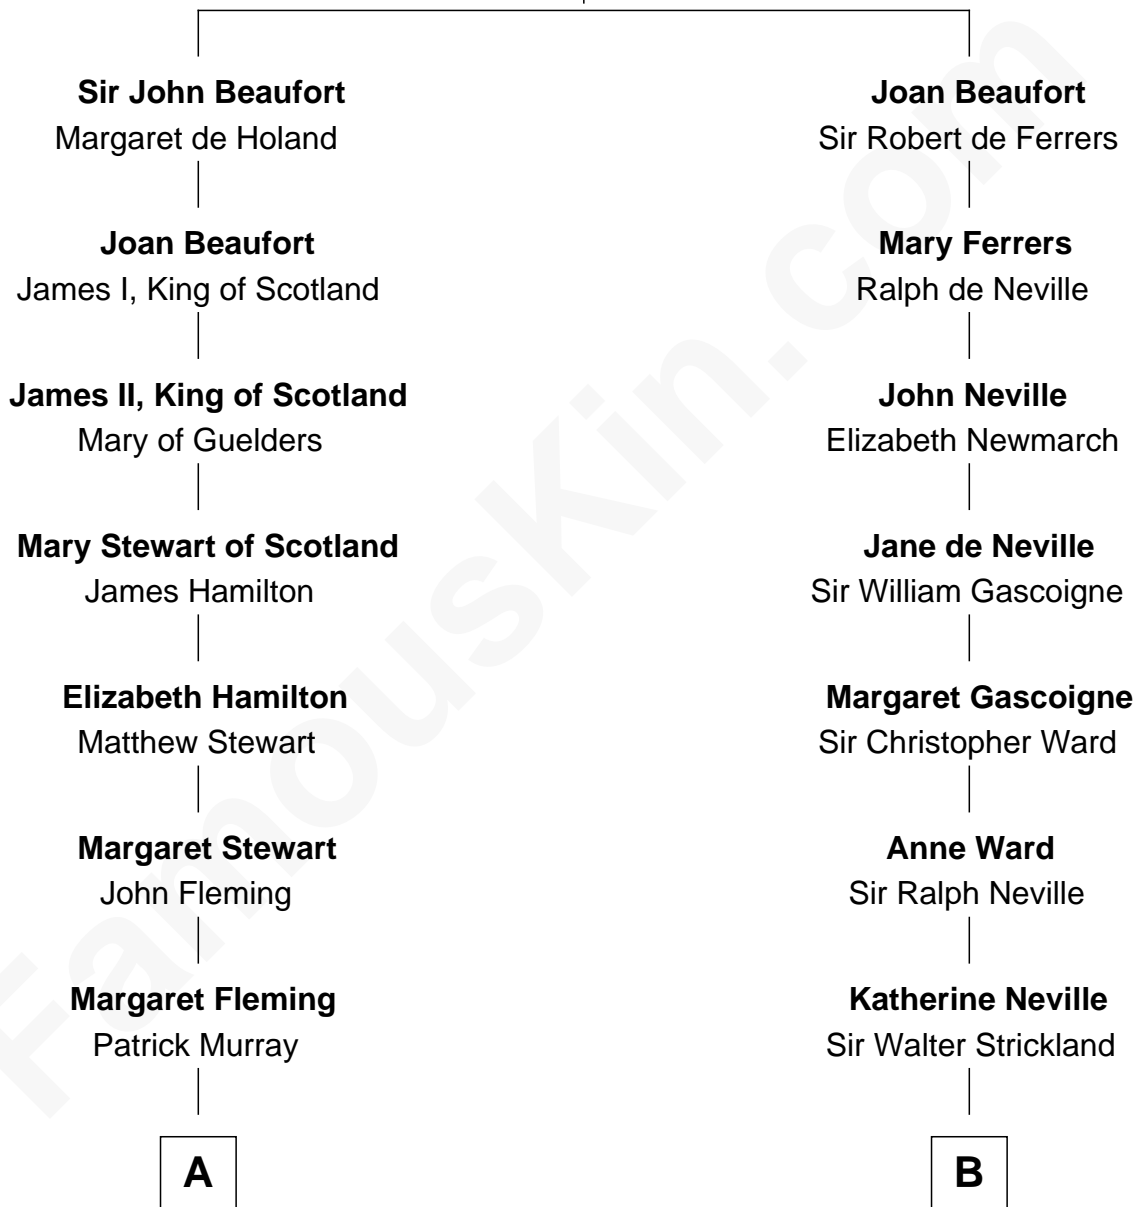

FamousKin.com Relationship Chart of

Tilda Swinton

Movie Actress

20th cousin 1 time removed of

Mickey Rourke

Movie Actor

Katherine Roet

John of Gaunt

C

George Sitwell Campbell Swinton

Elizabeth Ebsworth

Alan Henry Campbell Swinton

Mariora Beatrice Evelyn Rochfort Alers-Hankey

Sir John Swinton

Judith Balfour Killen

Tilda Swinton