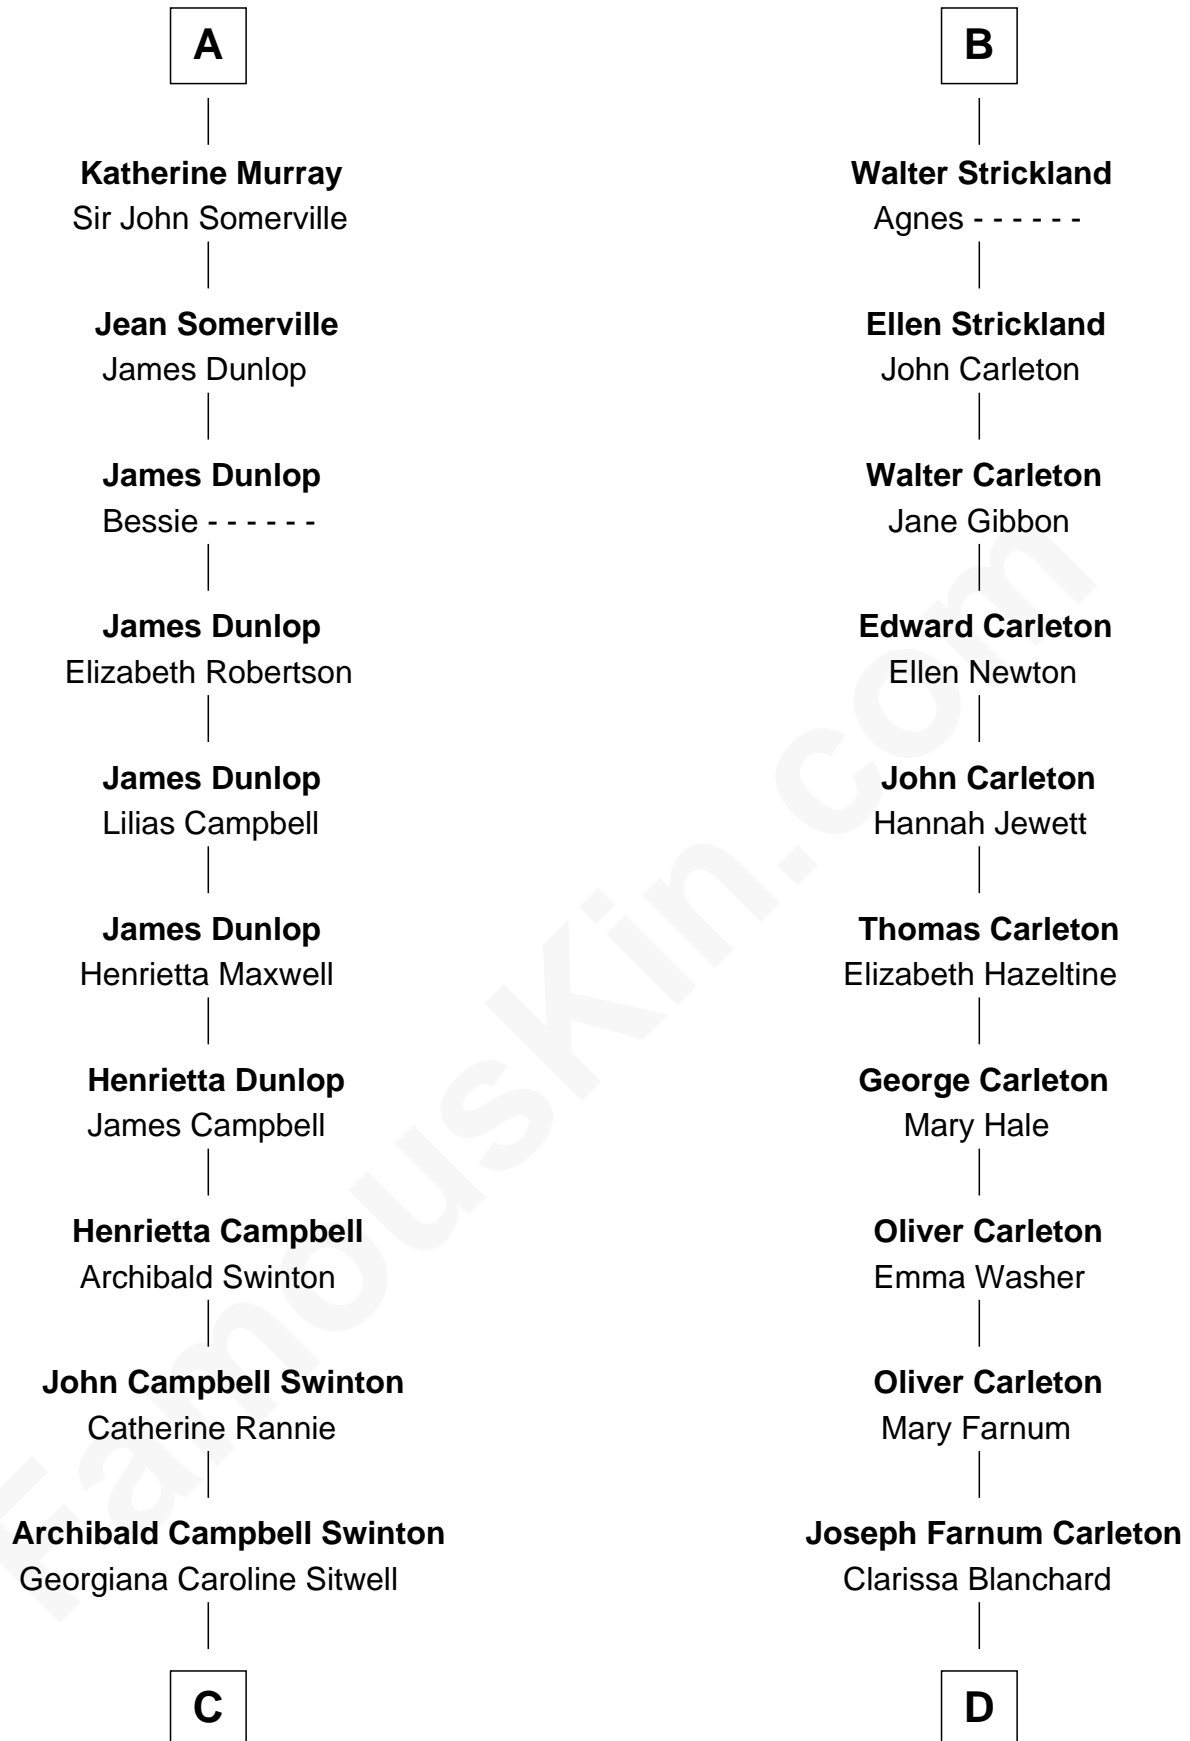

FamousKin.com Relationship Chart of

Tilda Swinton

Movie Actress

20th cousin 1 time removed of

Mickey Rourke

Movie Actor

Katherine Roet

John of Gaunt

C

George Sitwell Campbell Swinton

Elizabeth Ebsworth

Alan Henry Campbell Swinton

Mariora Beatrice Evelyn Rochfort Alers-Hankey

Sir John Swinton

Judith Balfour Killen

Tilda Swinton