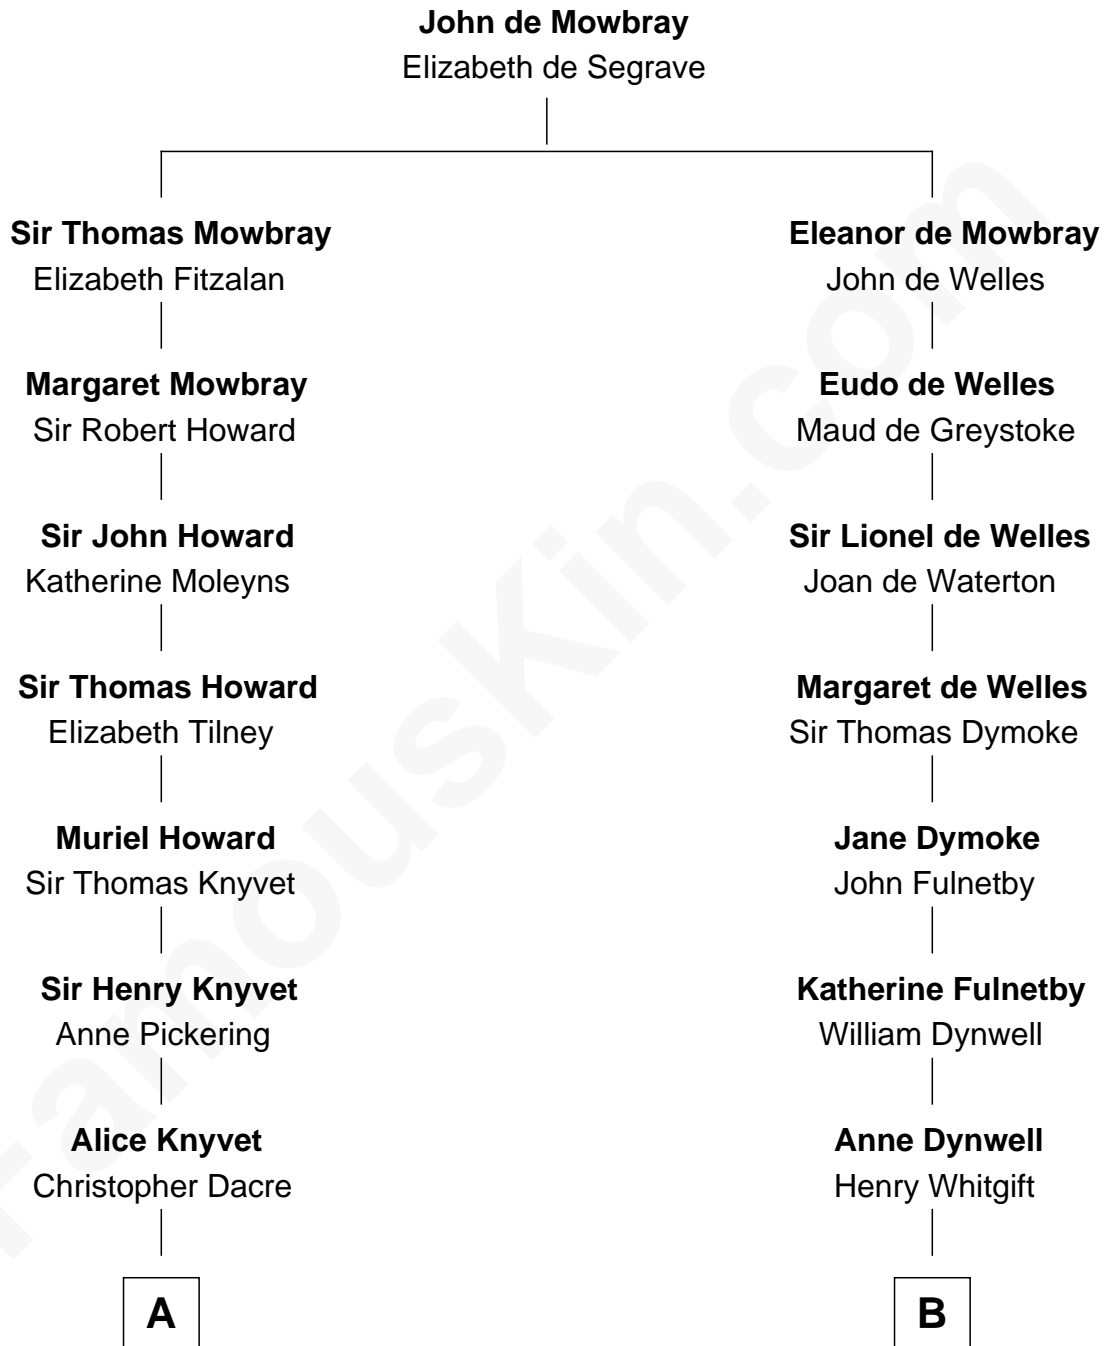

# FamousKin.com Relationship Chart of

**Tilda Swinton**

*Movie Actress*

18th cousin 1 time removed of

**Owen Brewster**

*54th Governor of Maine*

FamousKin.com