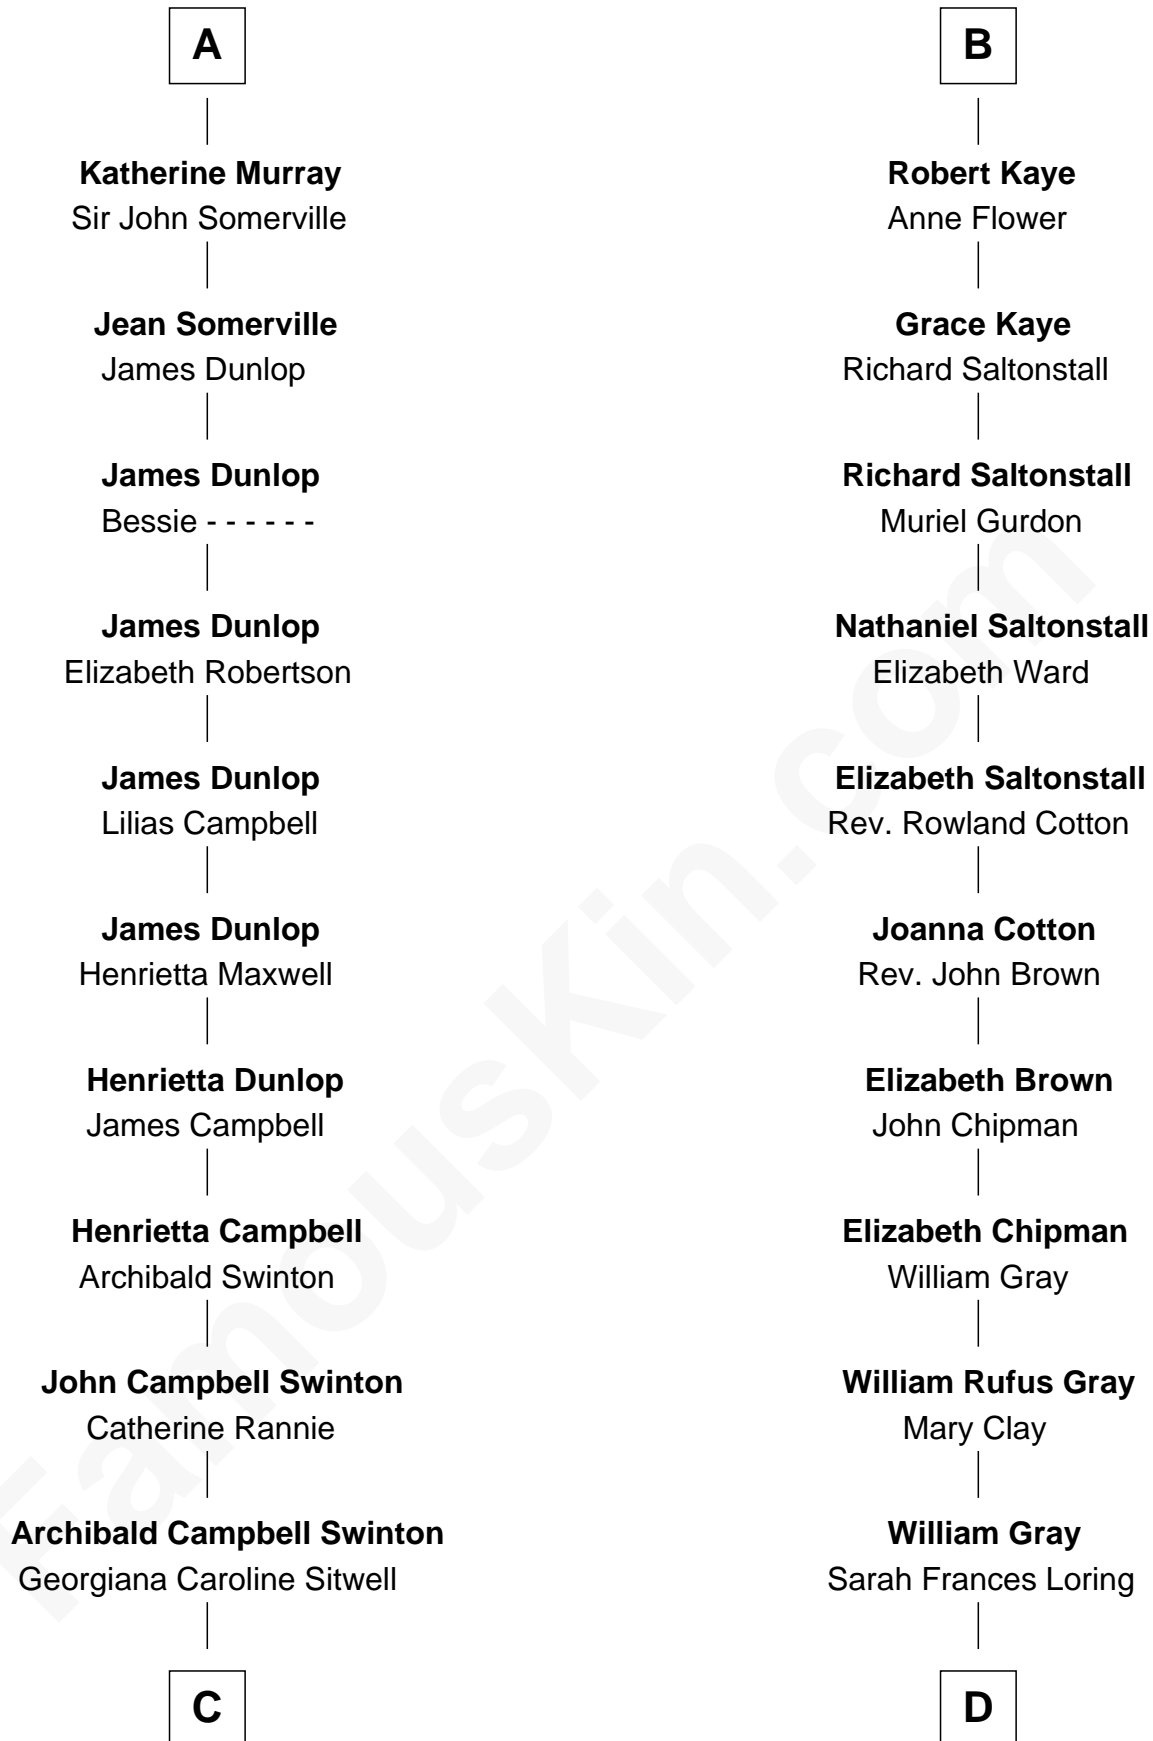

FamousKin.com Relationship Chart of

Tilda Swinton

Movie Actress

20th cousin of

Story Musgrave

NASA Astronaut

Katherine Roet

John of Gaunt

C

George Sitwell Campbell Swinton

Elizabeth Ebsworth

Alan Henry Campbell Swinton

Mariora Beatrice Evelyn Rochfort Alers-Hankey

Sir John Swinton

Judith Balfour Killen

Tilda Swinton

Movie Actress

D

Edward Gray

Elizabeth Gray Story

Marguerite Gray

John Butler Swann

Marguerite Swann

Percy Musgrave

Story Musgrave

NASA Astronaut