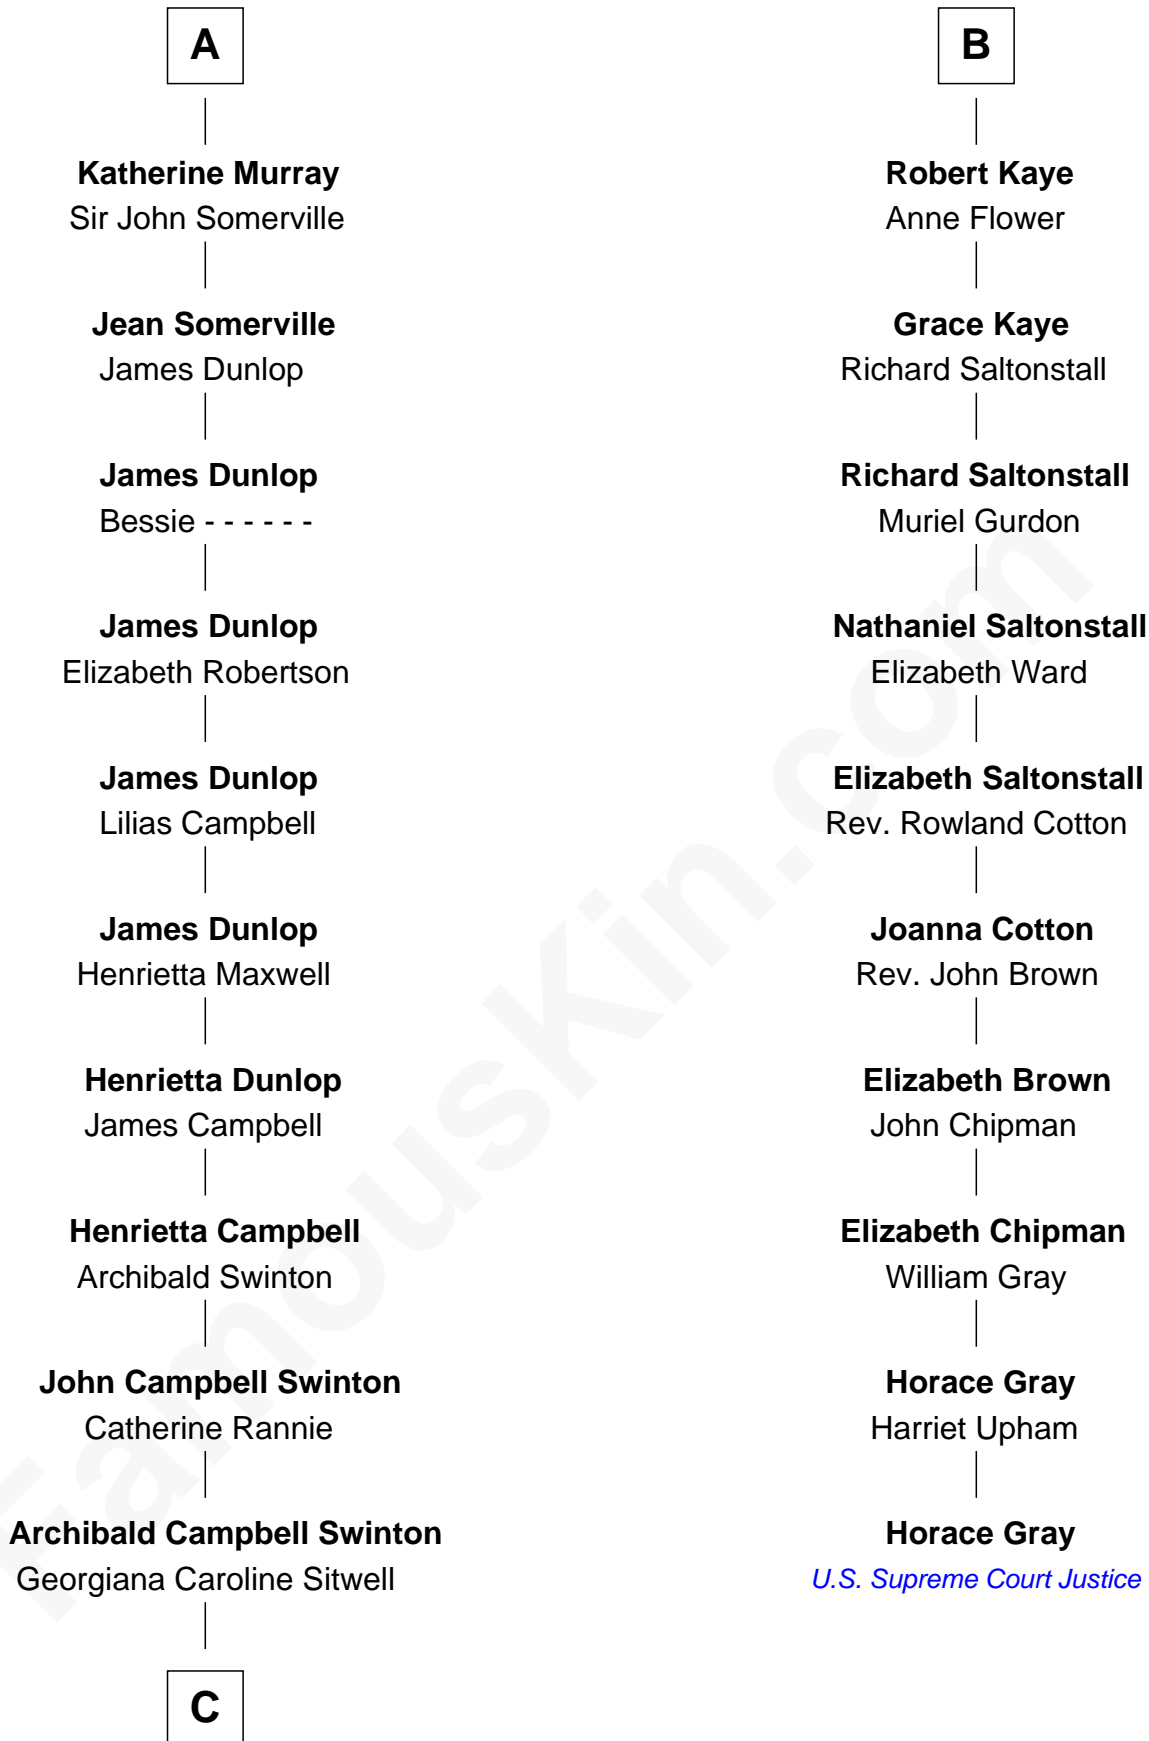

FamousKin.com Relationship Chart of

Tilda Swinton

Movie Actress

16th cousin 4 times removed of

Horace Gray

U.S. Supreme Court Justice

C

George Sitwell Campbell Swinton

Elizabeth Ebsworth

Alan Henry Campbell Swinton

Mariora Beatrice Evelyn Rochfort Alers-Hankey

Sir John Swinton

Judith Balfour Killen

Tilda Swinton

Movie Actress

FamousKin.com