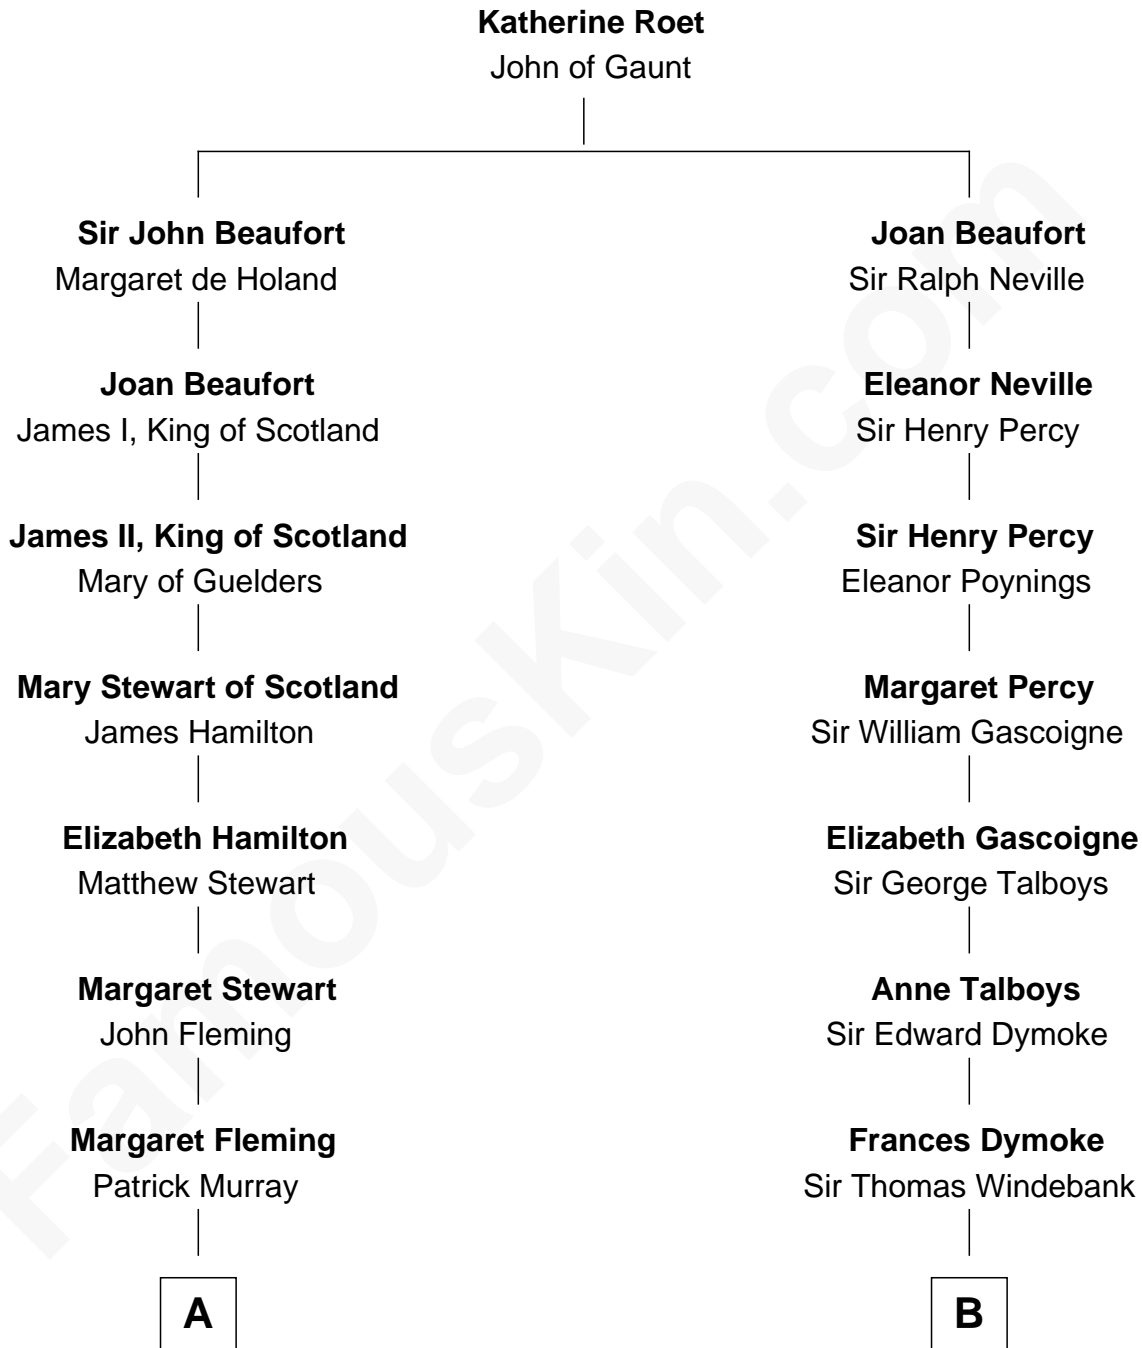

FamousKin.com
Relationship Chart of
Tilda Swinton
Movie Actress

17th cousin 3 times removed of
General George S. Patton
U.S. Army - World War II

C

George Sitwell Campbell Swinton

Elizabeth Ebsworth

Alan Henry Campbell Swinton

Mariora Beatrice Evelyn Rochfort Alers-Hankey

Sir John Swinton

Judith Balfour Killen

Tilda Swinton

Movie Actress

FamousKin.com