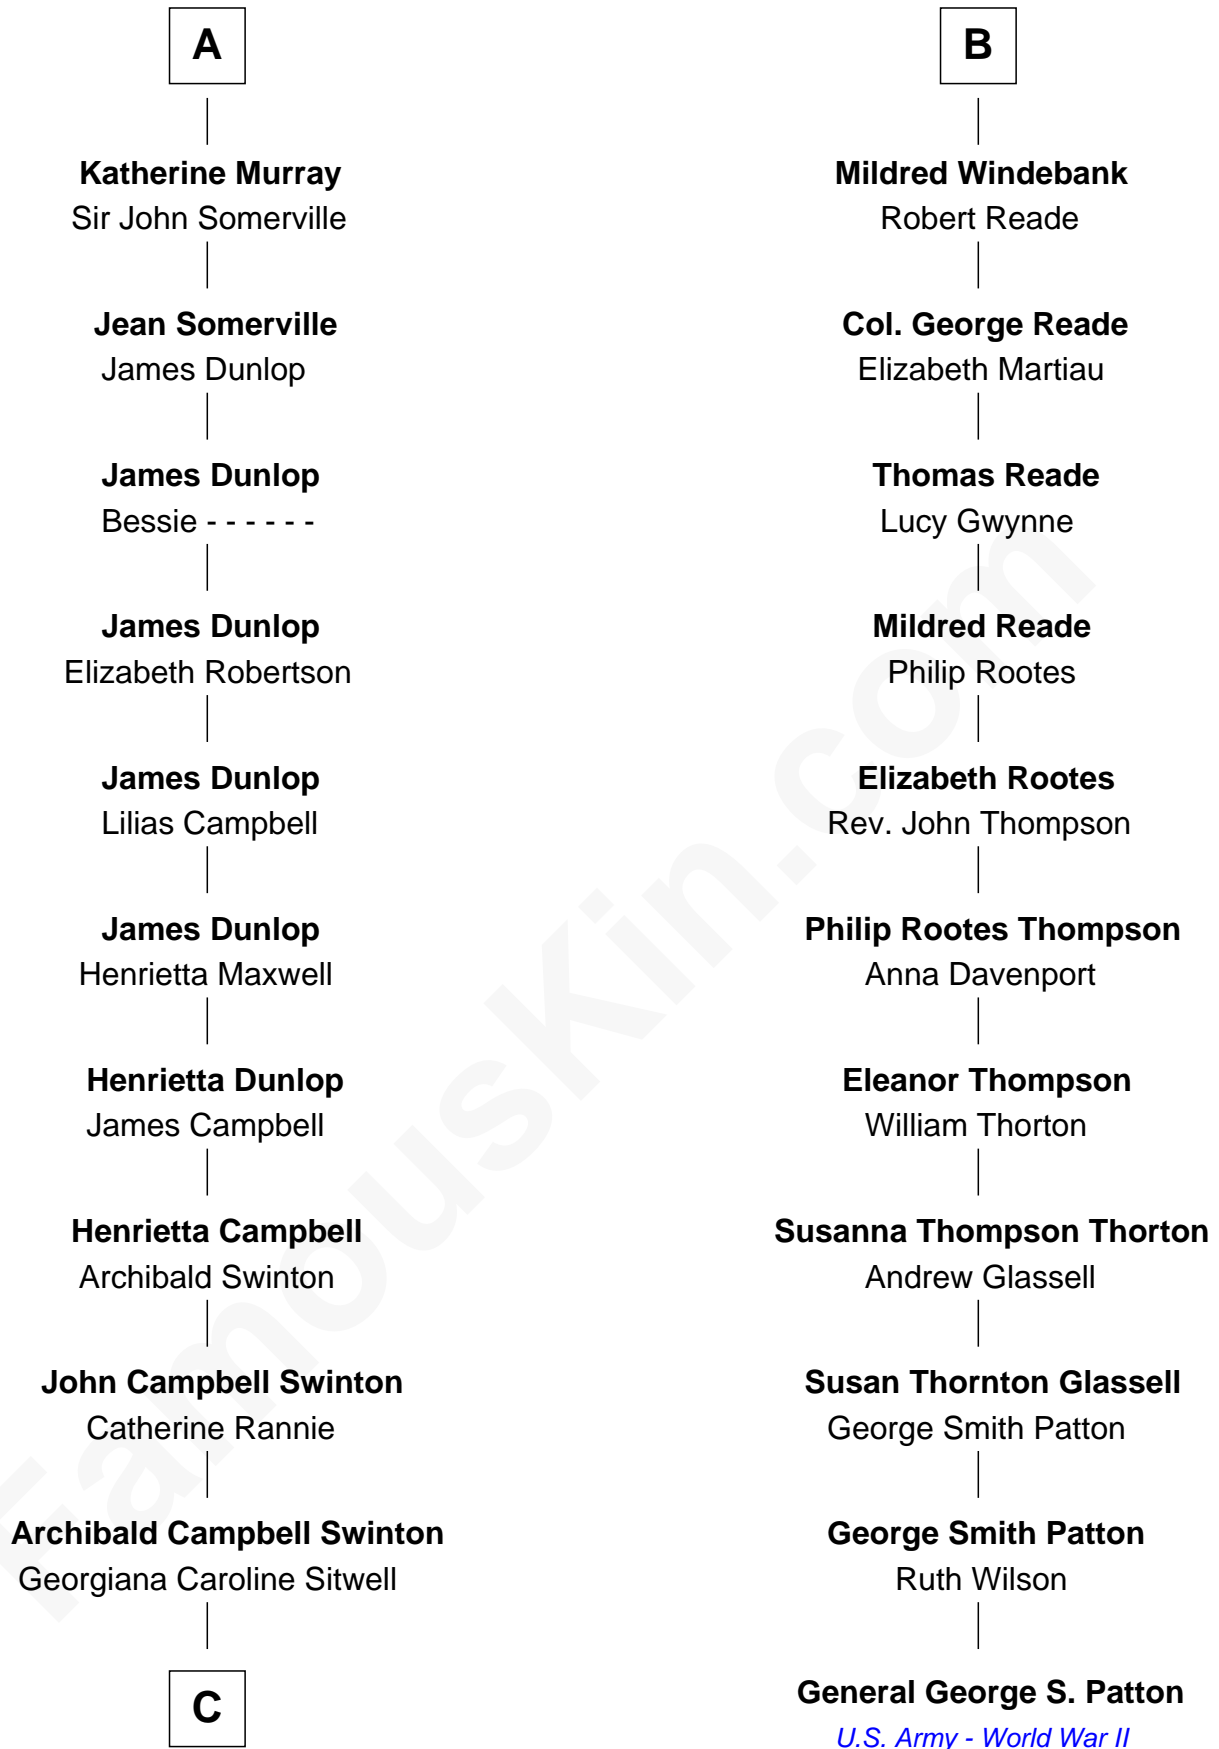

FamousKin.com
Relationship Chart of
Tilda Swinton
Movie Actress

17th cousin 3 times removed of
General George S. Patton
U.S. Army - World War II

C

George Sitwell Campbell Swinton

Elizabeth Ebsworth

Alan Henry Campbell Swinton

Mariora Beatrice Evelyn Rochfort Alers-Hankey

Sir John Swinton

Judith Balfour Killen

Tilda Swinton

Movie Actress

FamousKin.com