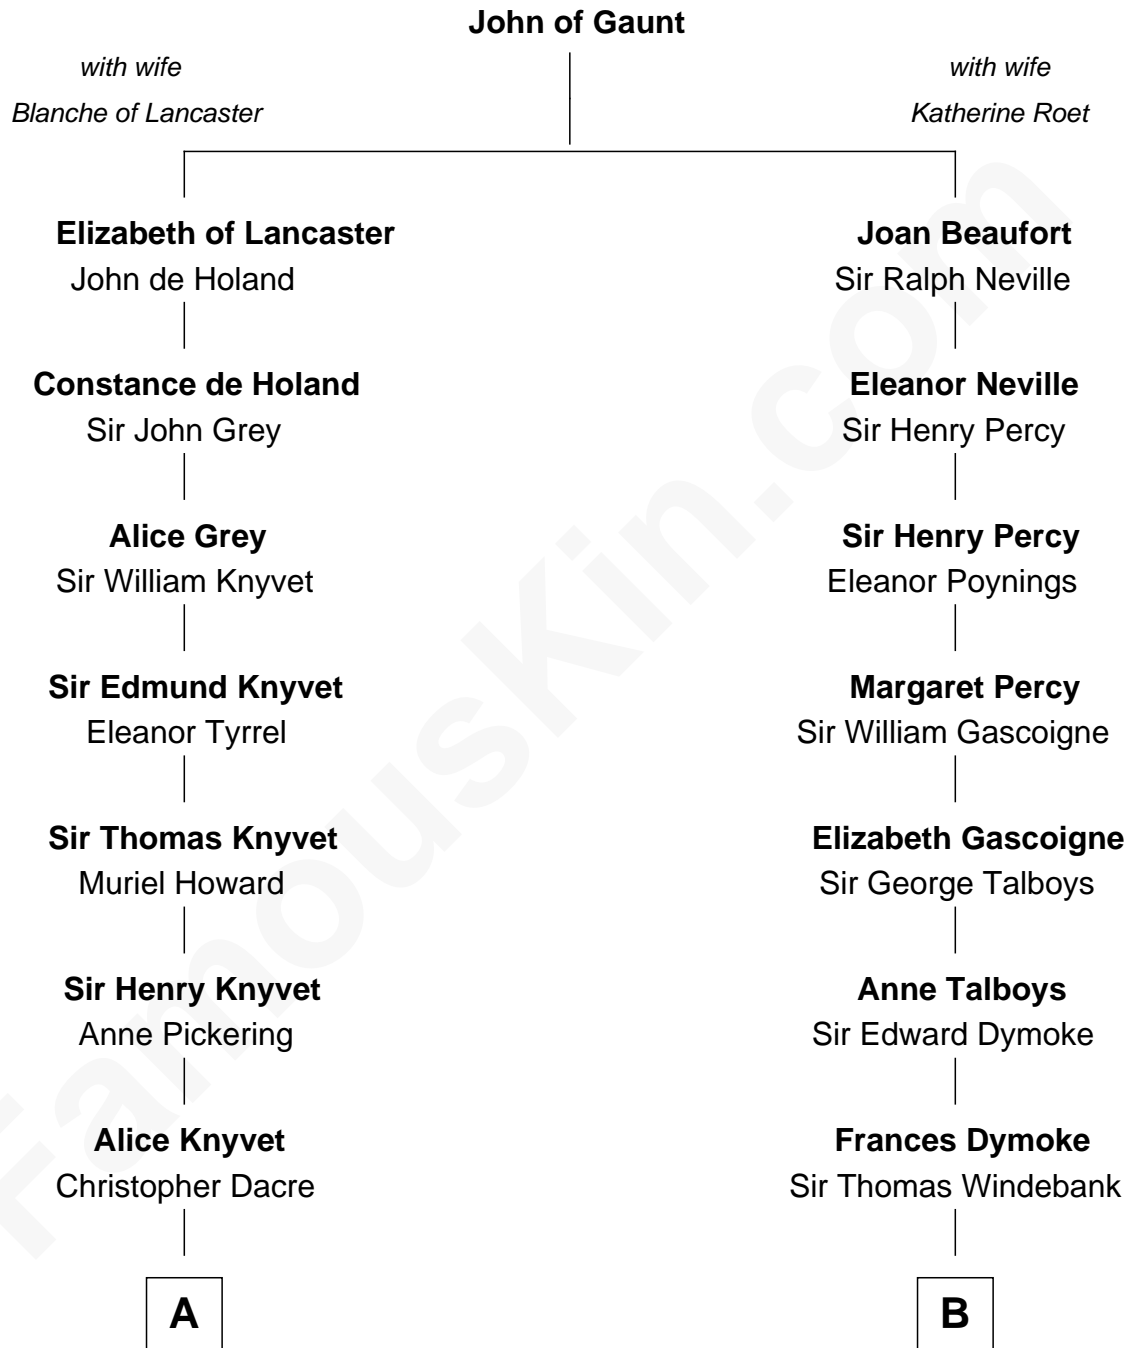

**FamousKin.com**  
**Relationship Chart of**  
**Tilda Swinton**  
*Movie Actress*

17th cousin 1 time removed of  
**General George S. Patton**  
*U.S. Army - World War II*

**A**

**Henry Dacre**  
of Corby Salkeld

**Mary Dacre**  
Thomas Fetherstonhaugh

**Timothy Fetherstonhaugh**  
Bridget Bellingham

**Heneage Fetherstonhaugh**  
Joan Lydston

**Joyce Fetherstonhaugh**  
Rev. Charles Smallwood

**Charles Smallwood Fetherstonhaugh**  
Elizabeth Hartley

**Timothy Fetherstonhaugh**  
Eliza Were Clarke

**Albany Fetherstonhaugh**  
Evelyn Gertrude Astell

**Gertrude Clare Fetherstonhaugh**  
Cecil George Herbert Alers-Hankey

**Mariora Beatrice Evelyn Rochfort Alers-Hankey**  
Alan Henry Campbell Swinton