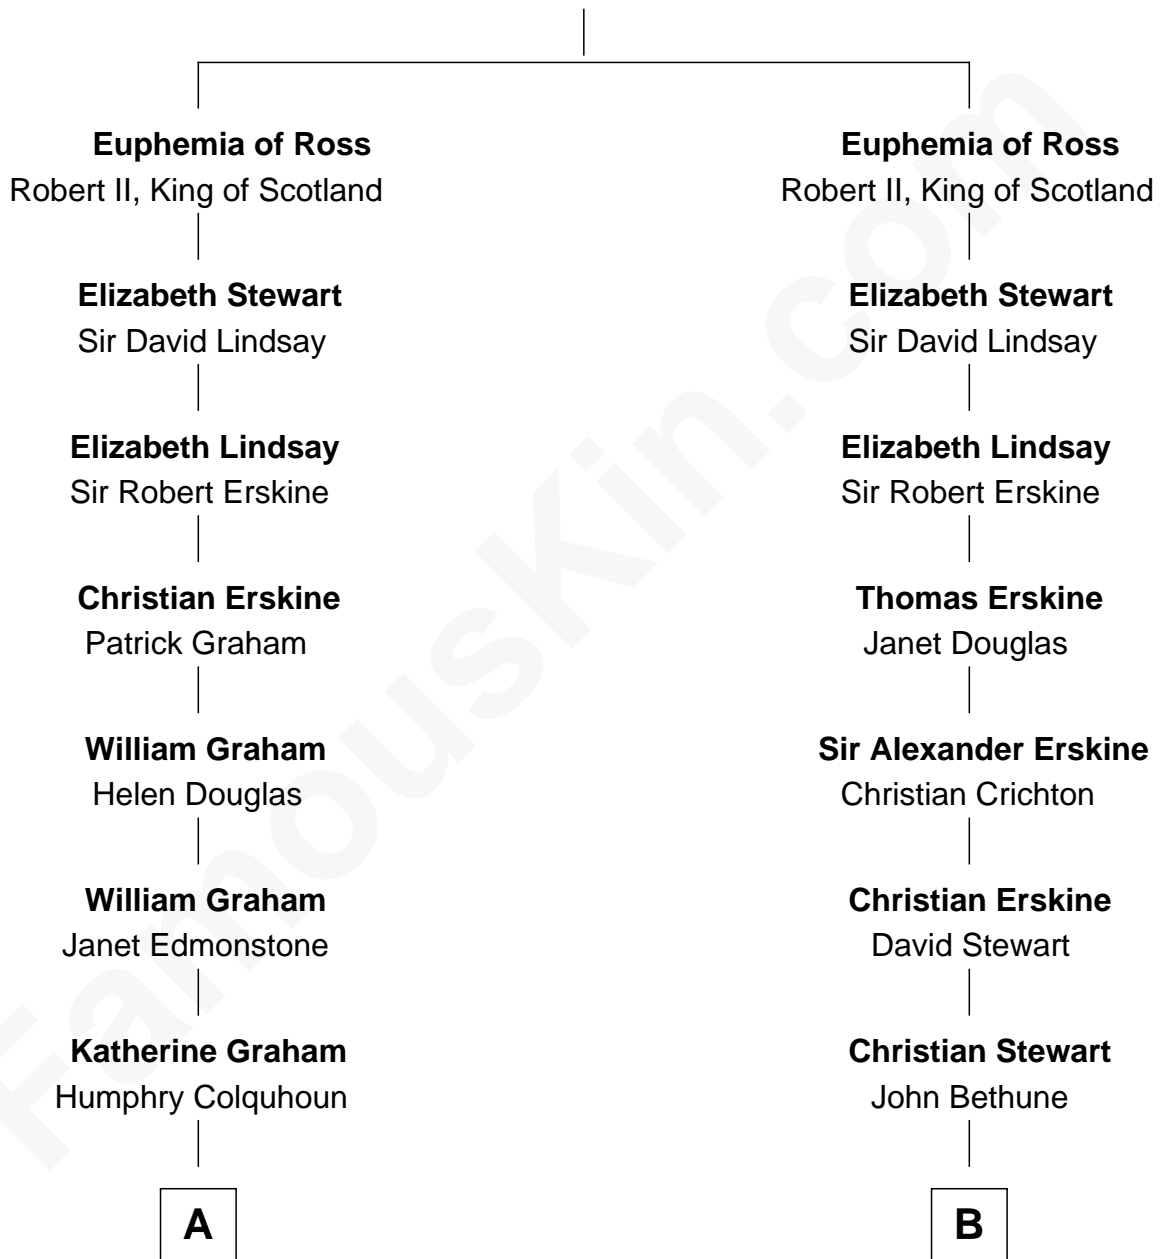

**FamousKin.com**  
**Relationship Chart of**  
**Tilda Swinton**  
*Movie Actress*

19th cousin 2 times removed of  
**General George S. Patton**  
*U.S. Army - World War II*

Hugh of Ross

**C**

**Archibald Campbell Swinton**

Georgiana Caroline Sitwell

**George Sitwell Campbell Swinton**

Elizabeth Ebsworth

**Alan Henry Campbell Swinton**

Mariora Beatrice Evelyn Rochfort Alers-Hankey

**Sir John Swinton**

Judith Balfour Killen

**Tilda Swinton**