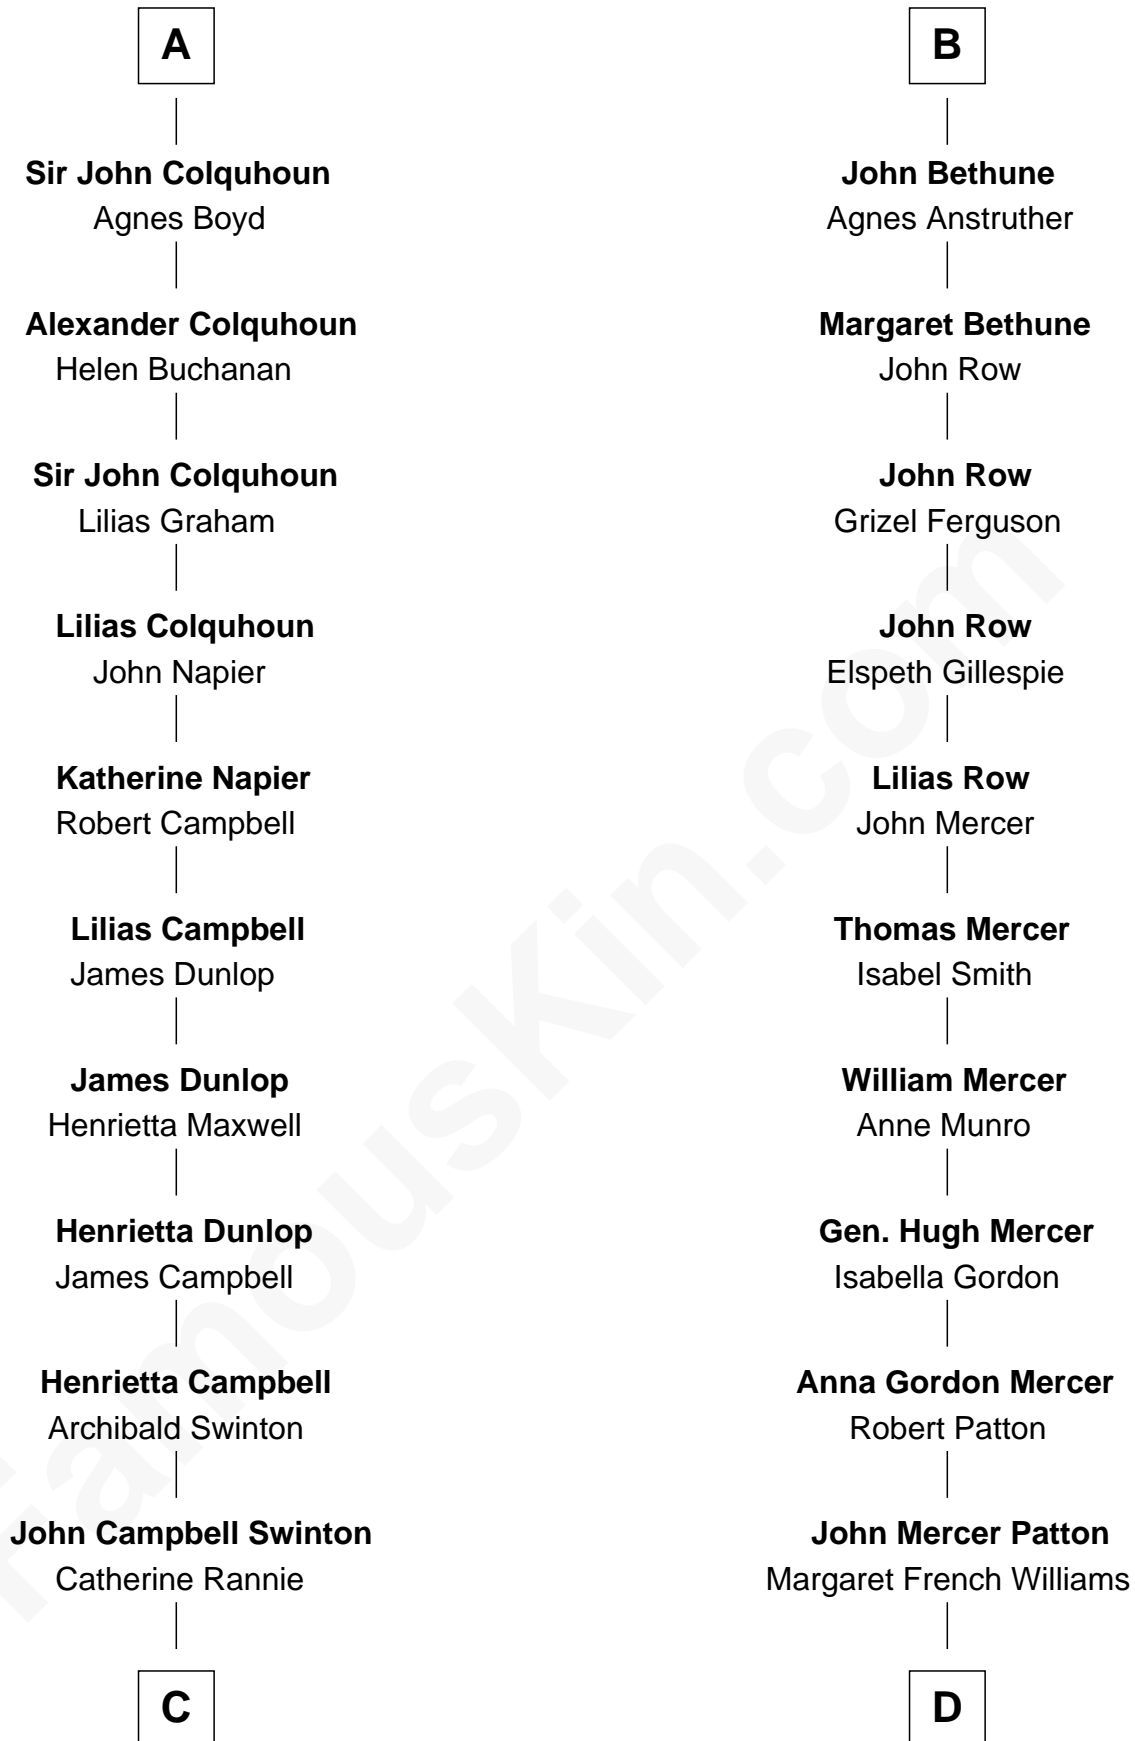

**FamousKin.com**  
**Relationship Chart of**  
**Tilda Swinton**  
*Movie Actress*

19th cousin 2 times removed of  
**General George S. Patton**  
*U.S. Army - World War II*

Hugh of Ross

**C**

**Archibald Campbell Swinton**

Georgiana Caroline Sitwell

**George Sitwell Campbell Swinton**

Elizabeth Ebsworth

**Alan Henry Campbell Swinton**

Mariora Beatrice Evelyn Rochfort Alers-Hankey

**Sir John Swinton**

Judith Balfour Killen

**Tilda Swinton**