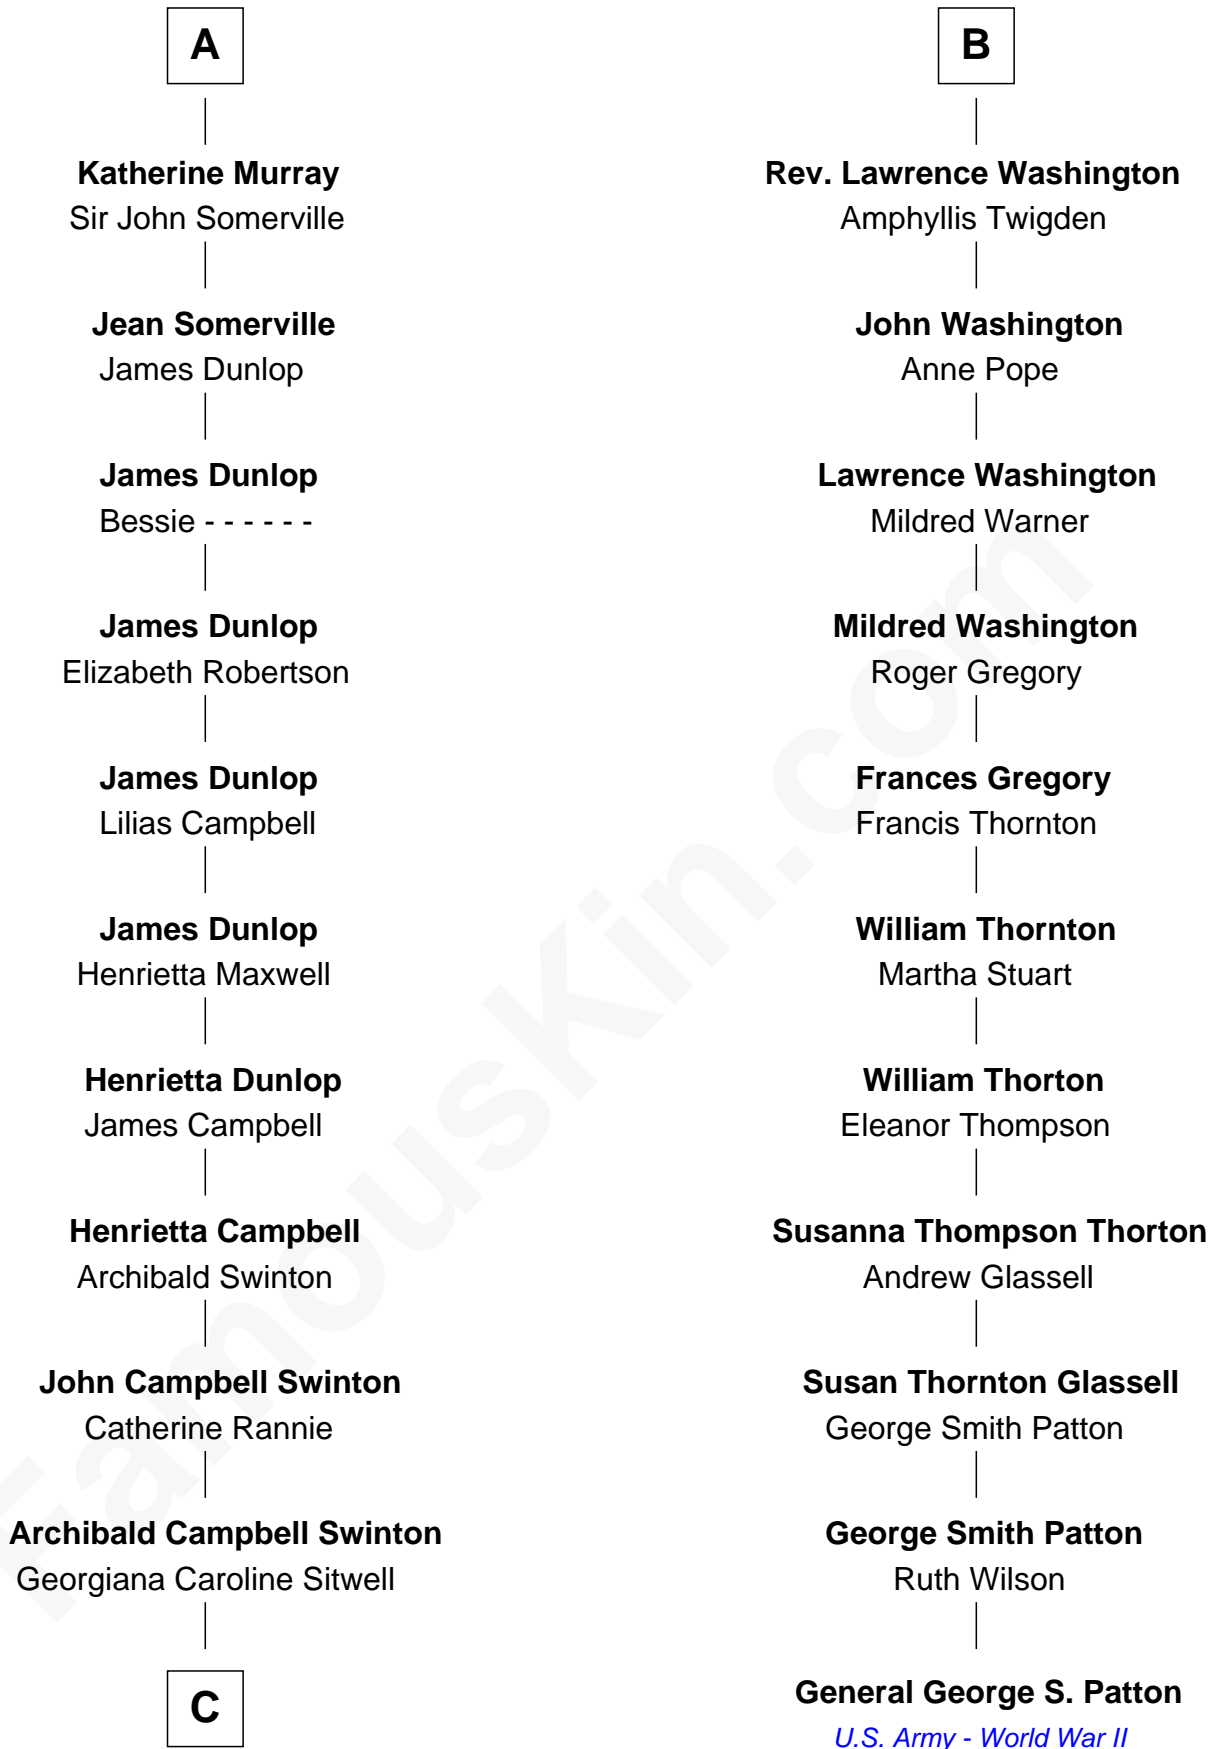

FamousKin.com
Relationship Chart of
Tilda Swinton
Movie Actress

17th cousin 3 times removed of
General George S. Patton
U.S. Army - World War II

C

George Sitwell Campbell Swinton

Elizabeth Ebsworth

Alan Henry Campbell Swinton

Mariora Beatrice Evelyn Rochfort Alers-Hankey

Sir John Swinton

Judith Balfour Killen

Tilda Swinton

Movie Actress

FamousKin.com