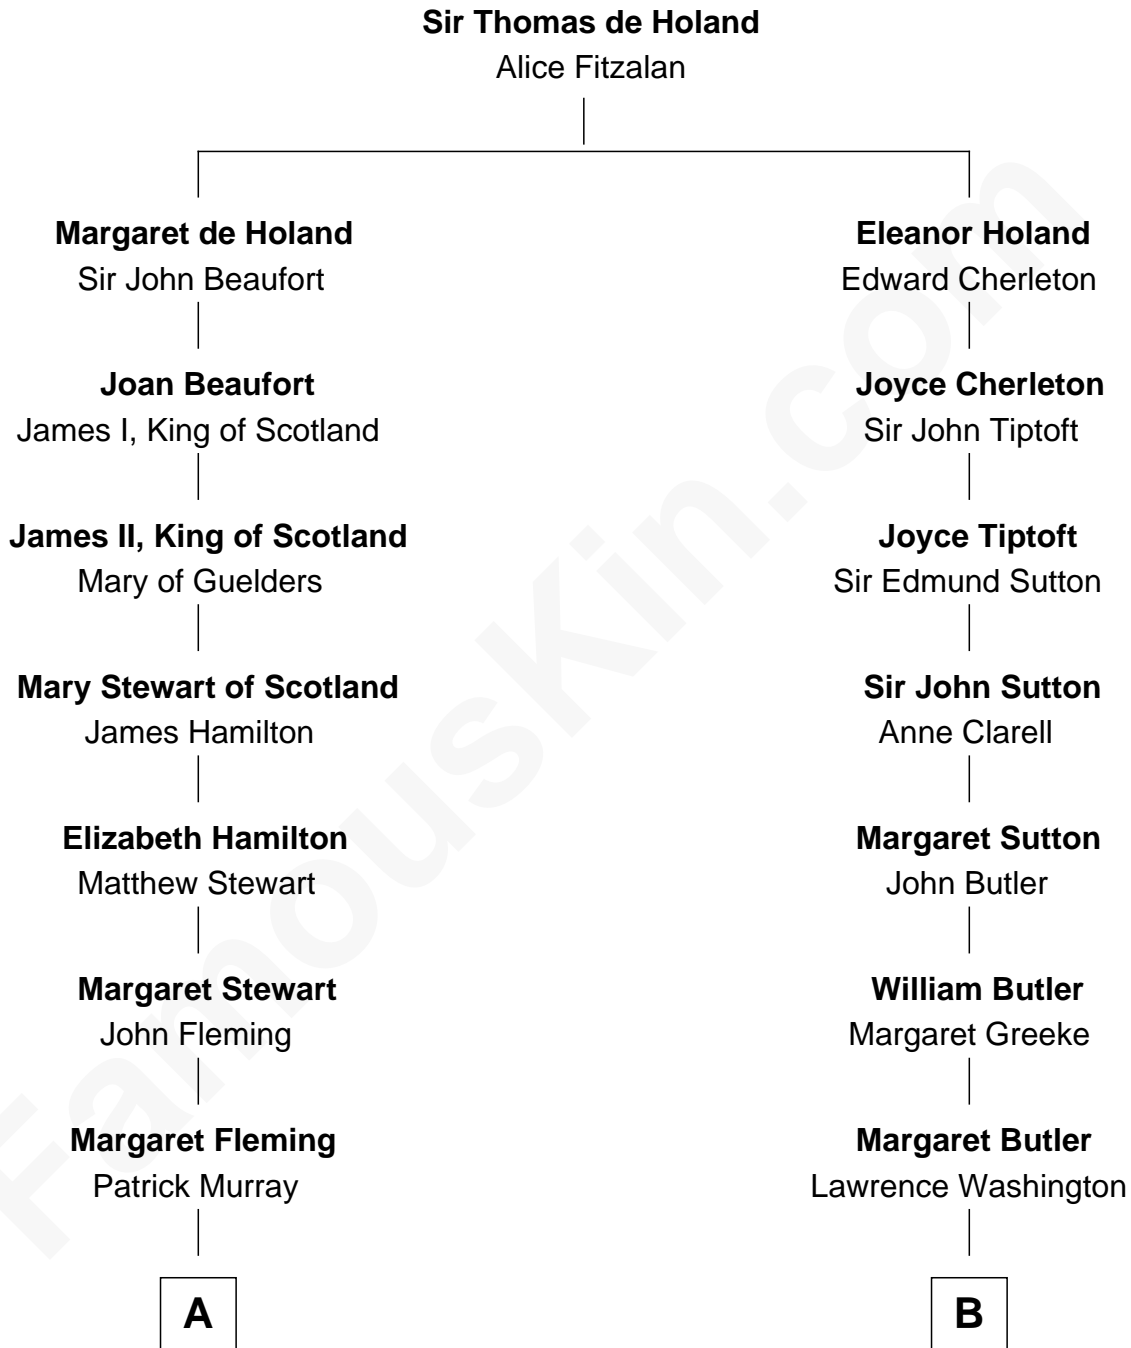

FamousKin.com
Relationship Chart of
Tilda Swinton
Movie Actress

17th cousin 3 times removed of
General George S. Patton
U.S. Army - World War II

C

George Sitwell Campbell Swinton

Elizabeth Ebsworth

Alan Henry Campbell Swinton

Mariora Beatrice Evelyn Rochfort Alers-Hankey

Sir John Swinton

Judith Balfour Killen

Tilda Swinton

Movie Actress

FamousKin.com