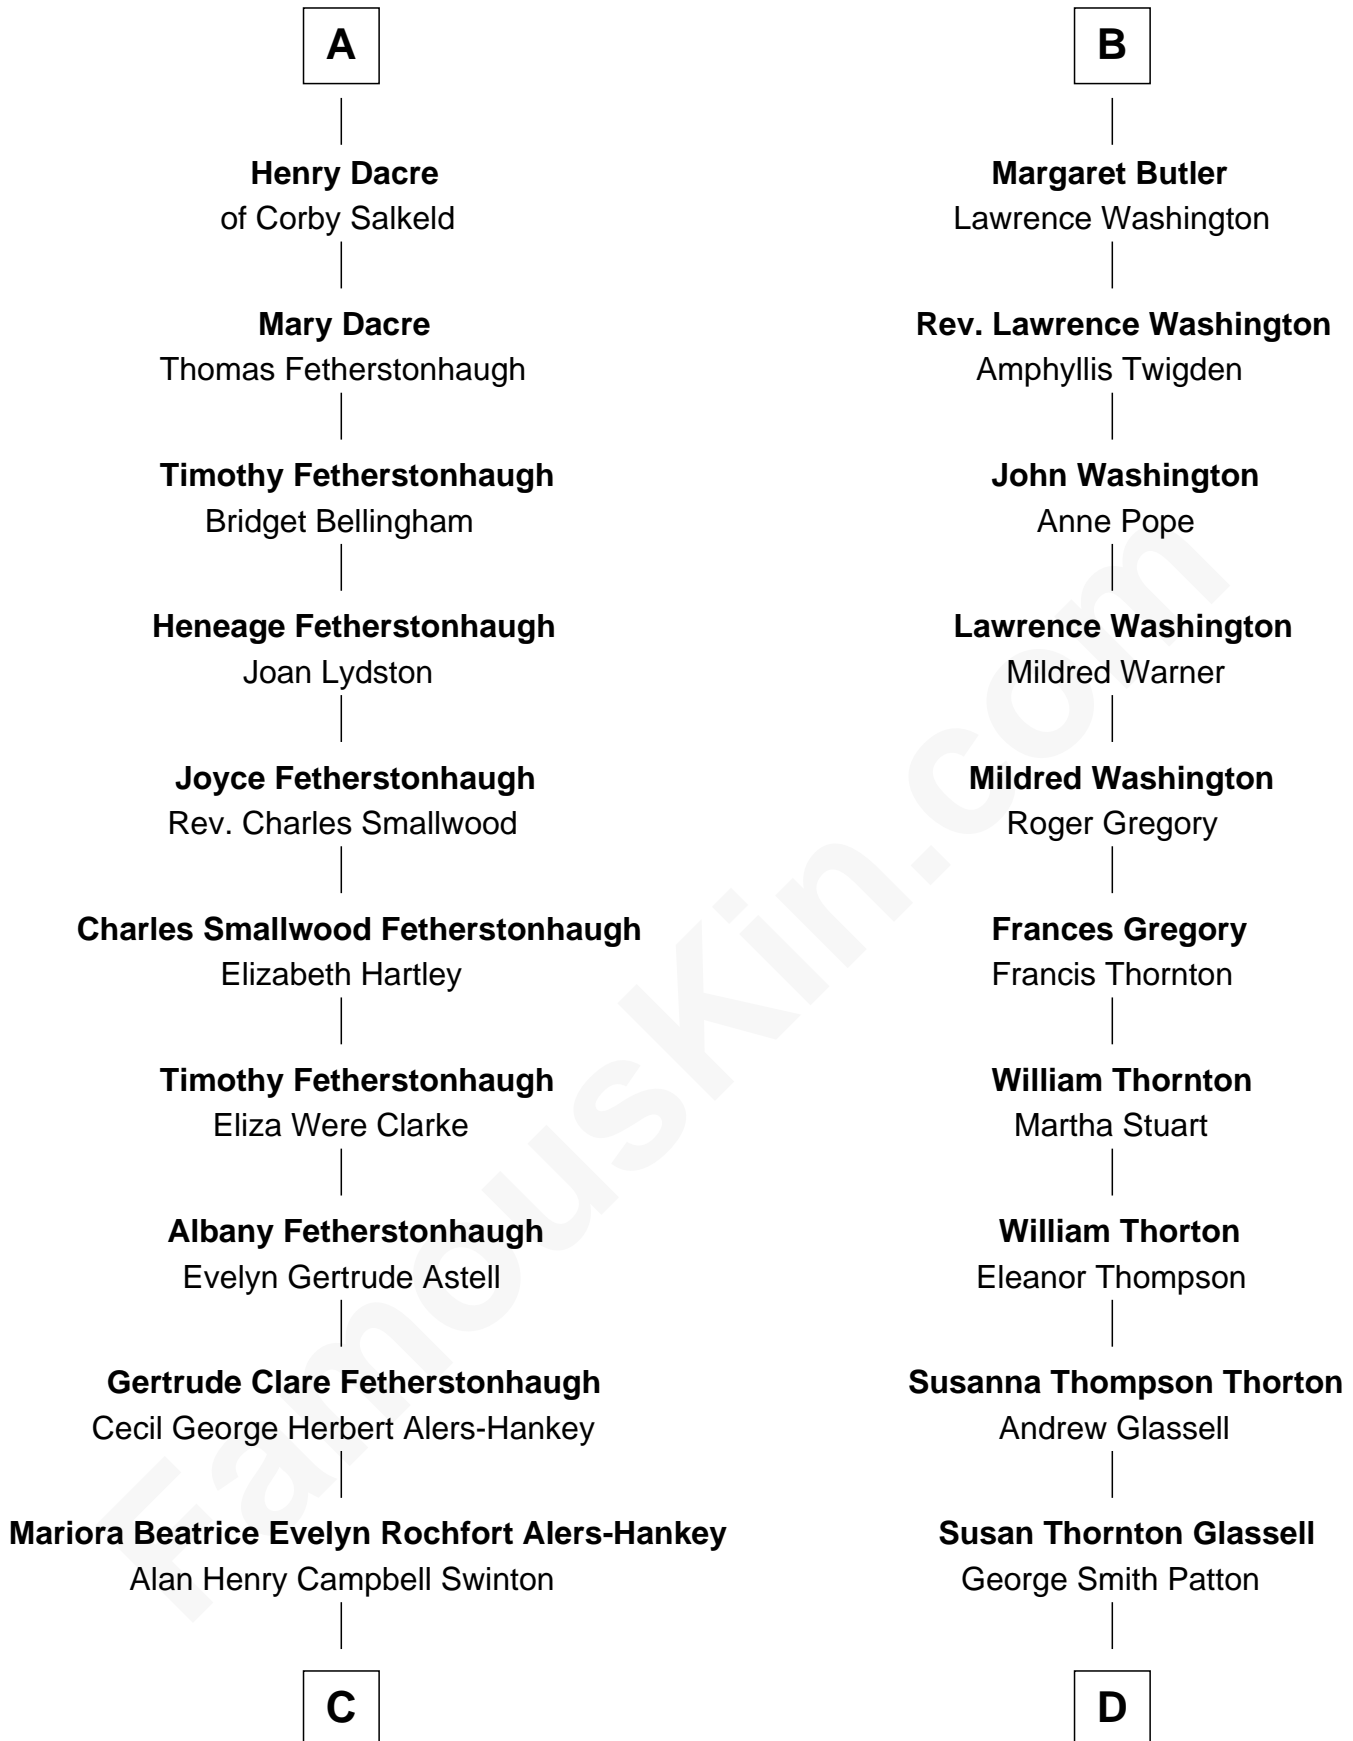

# FamousKin.com Relationship Chart of

**Tilda Swinton**

*Movie Actress*

18th cousin of

**General George S. Patton**

*U.S. Army - World War II*

**C**

**Sir John Swinton**  
Judith Balfour Killen

**Tilda Swinton**  
*Movie Actress*

**D**

**George Smith Patton**  
Ruth Wilson

**General George S. Patton**  
*U.S. Army - World War II*

FamousKin.com