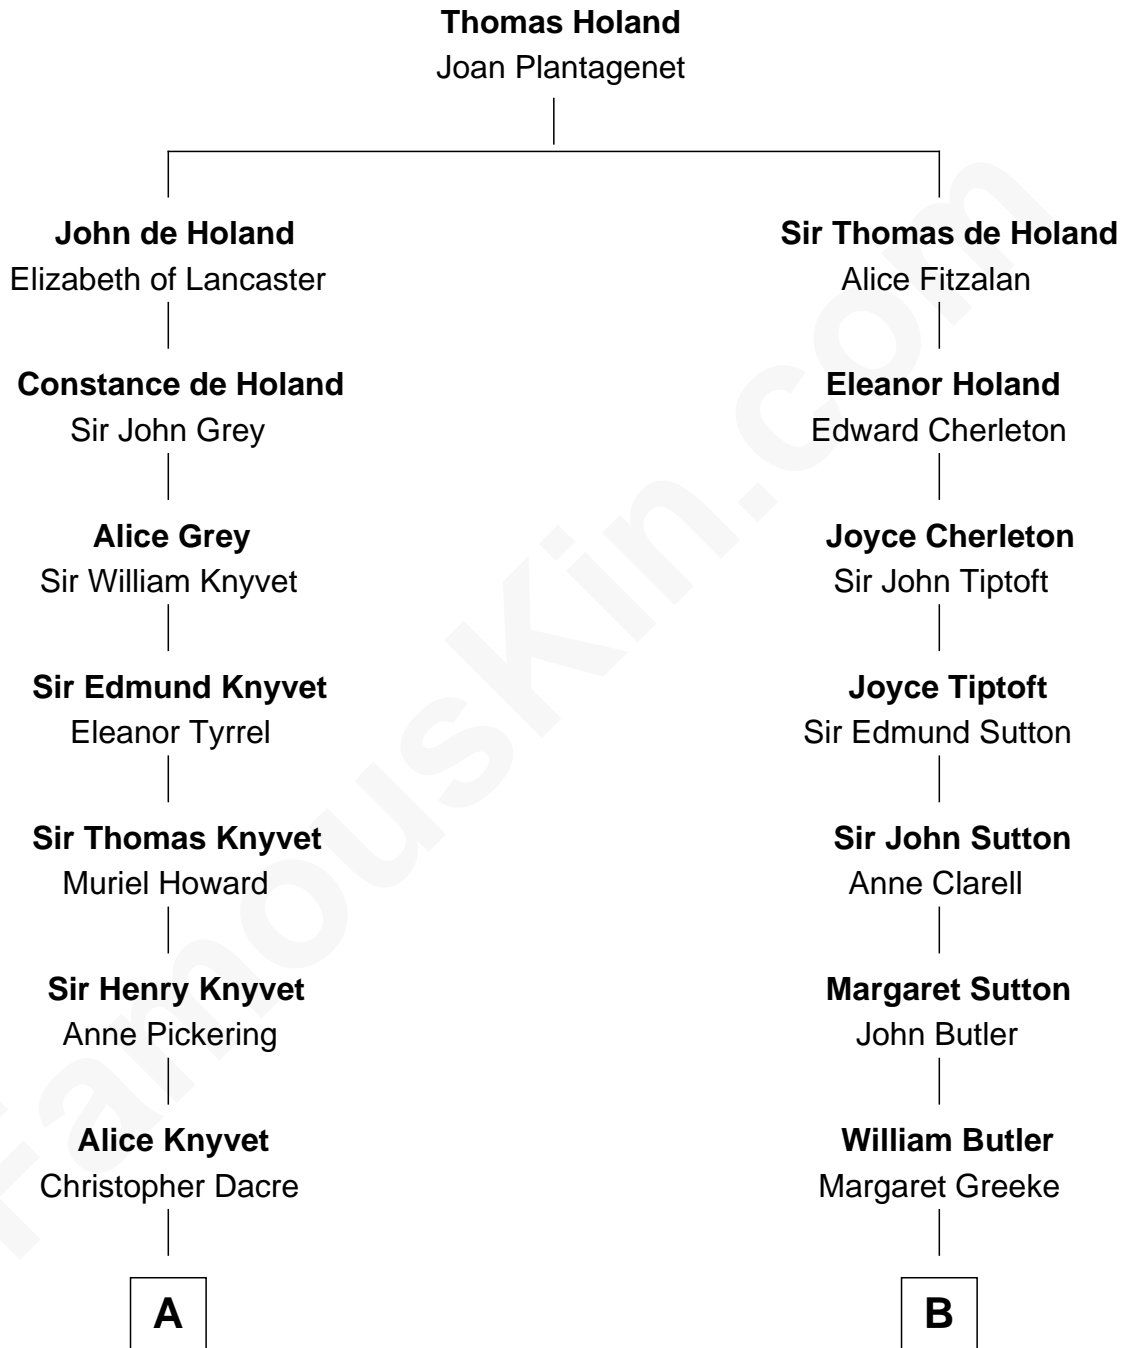

# FamousKin.com Relationship Chart of

**Tilda Swinton**

*Movie Actress*

18th cousin of

**General George S. Patton**

*U.S. Army - World War II*

**C**

**Sir John Swinton**  
Judith Balfour Killen

**Tilda Swinton**  
*Movie Actress*

**D**

**George Smith Patton**  
Ruth Wilson

**General George S. Patton**  
*U.S. Army - World War II*

FamousKin.com