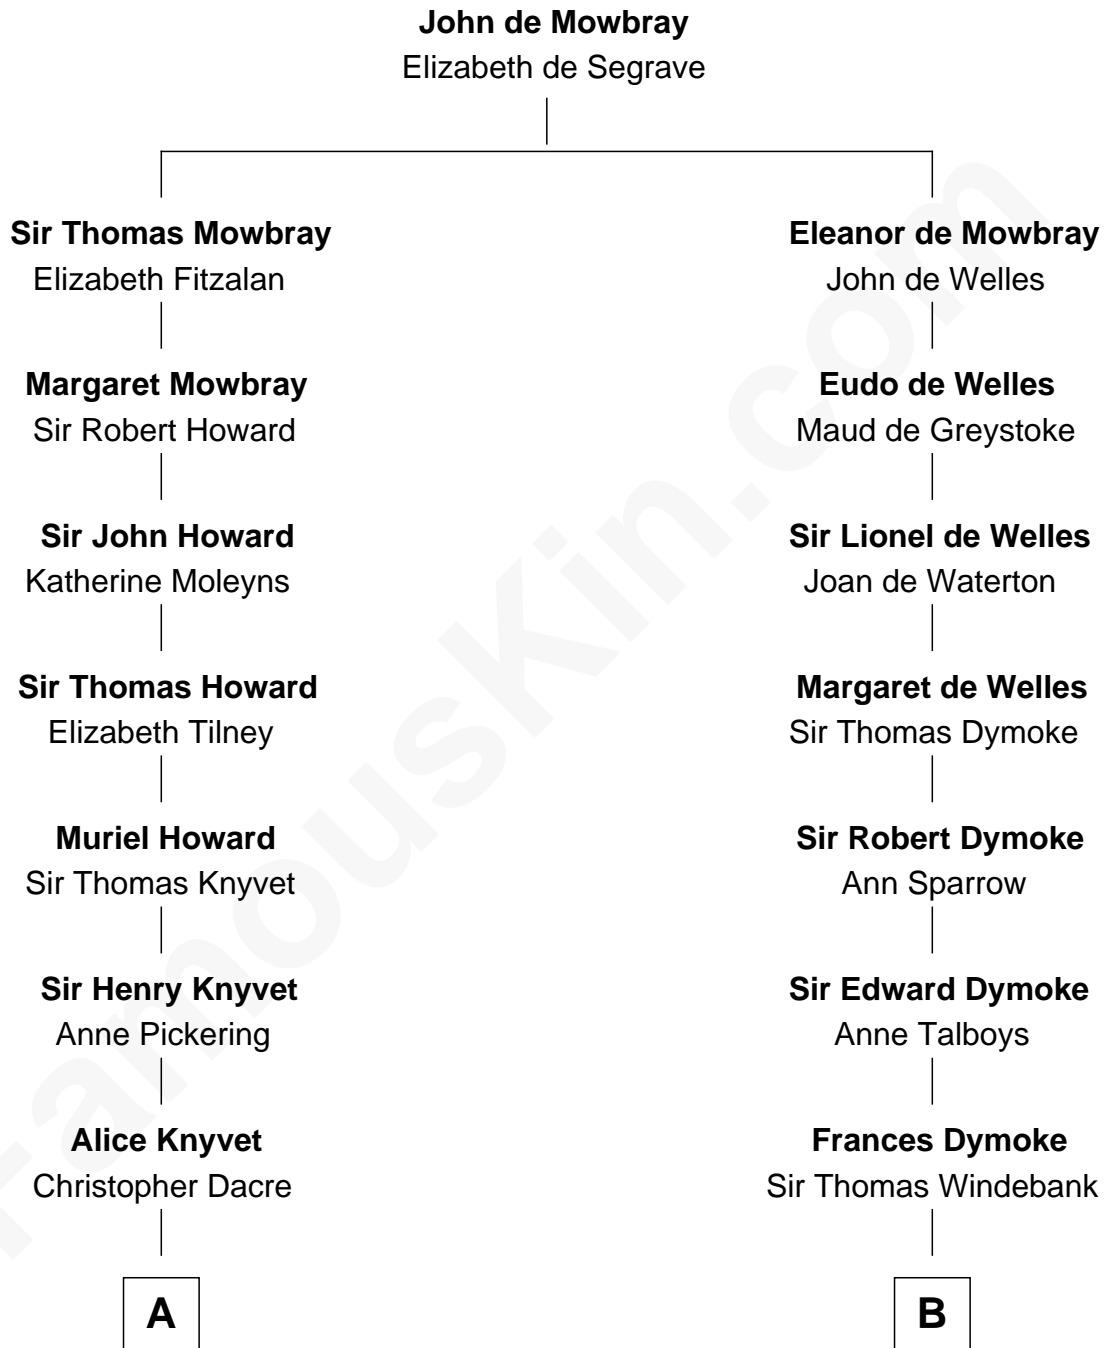

**FamousKin.com**  
**Relationship Chart of**  
**Tilda Swinton**  
*Movie Actress*

17th cousin 1 time removed of  
**General George S. Patton**  
*U.S. Army - World War II*

**A**

**Henry Dacre**  
of Corby Salkeld

**Mary Dacre**  
Thomas Fetherstonhaugh

**Timothy Fetherstonhaugh**  
Bridget Bellingham

**Heneage Fetherstonhaugh**  
Joan Lydston

**Joyce Fetherstonhaugh**  
Rev. Charles Smallwood

**Charles Smallwood Fetherstonhaugh**  
Elizabeth Hartley

**Timothy Fetherstonhaugh**  
Eliza Were Clarke

**Albany Fetherstonhaugh**  
Evelyn Gertrude Astell

**Gertrude Clare Fetherstonhaugh**  
Cecil George Herbert Alers-Hankey

**Mariora Beatrice Evelyn Rochfort Alers-Hankey**  
Alan Henry Campbell Swinton