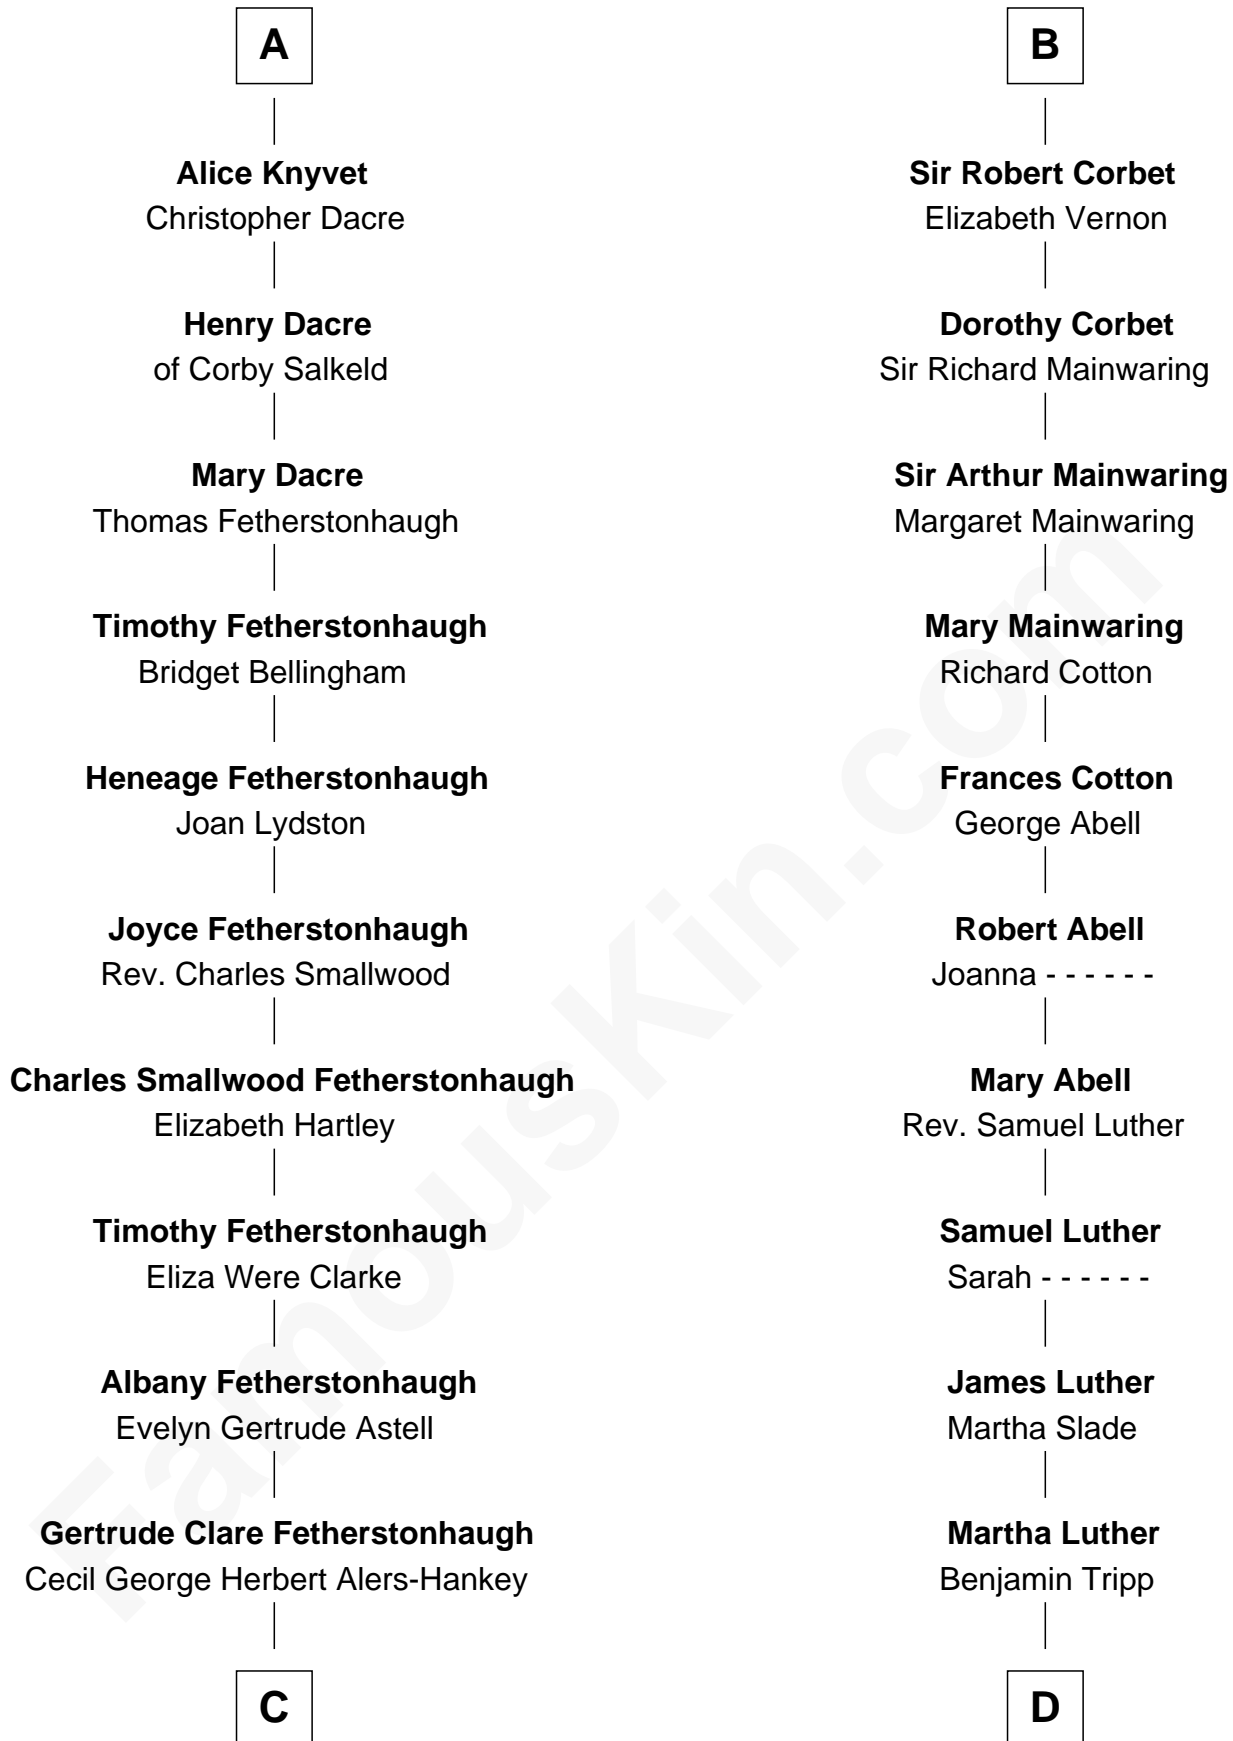

FamousKin.com Relationship Chart of

Tilda Swinton

Movie Actress

19th cousin 2 times removed of

Lizzie Borden

Accused Murderess

C

Mariora Beatrice Evelyn Rochfort Alers-Hankey

Alan Henry Campbell Swinton

Sir John Swinton

Judith Balfour Killen

Tilda Swinton

Movie Actress

D

Susanna Tripp

John Vinnicum