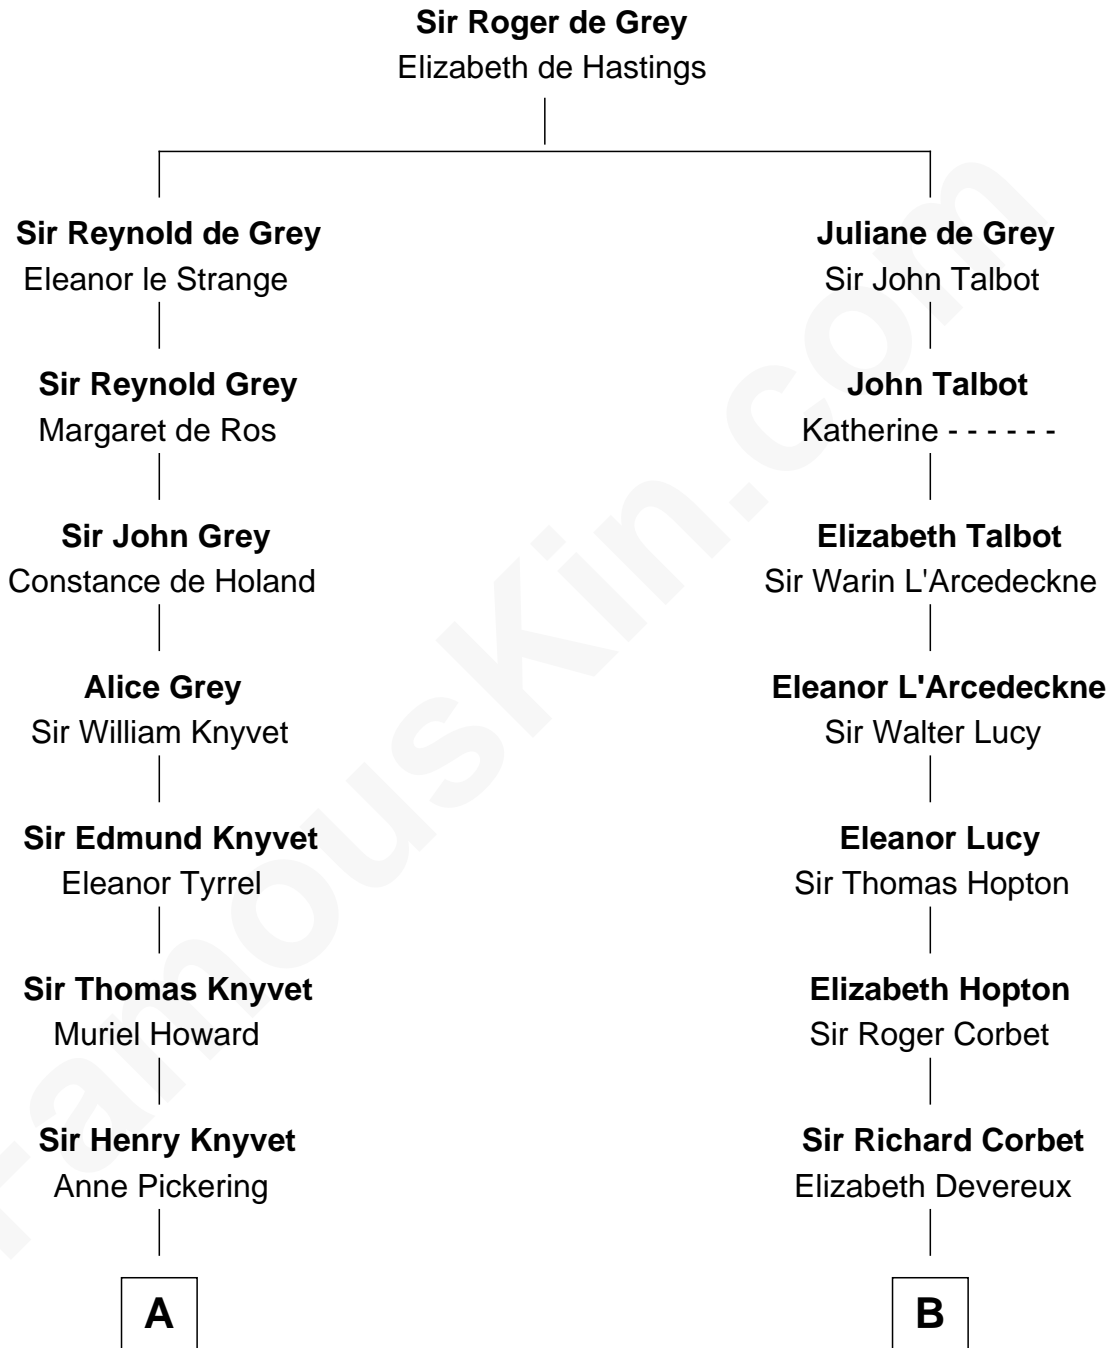

FamousKin.com Relationship Chart of

Tilda Swinton

Movie Actress

19th cousin 2 times removed of

Lizzie Borden

Accused Murderess

C

Mariora Beatrice Evelyn Rochfort Alers-Hankey

Alan Henry Campbell Swinton

Sir John Swinton

Judith Balfour Killen

Tilda Swinton

Movie Actress

D

Susanna Tripp

John Vinnicum

Sarah L. Vinnicum

Joseph Morse

Anthony Morse

Rhoda Morrison

Sarah Anthony Morse

Andrew Jackson Borden

Lizzie Borden

Accused Murderess