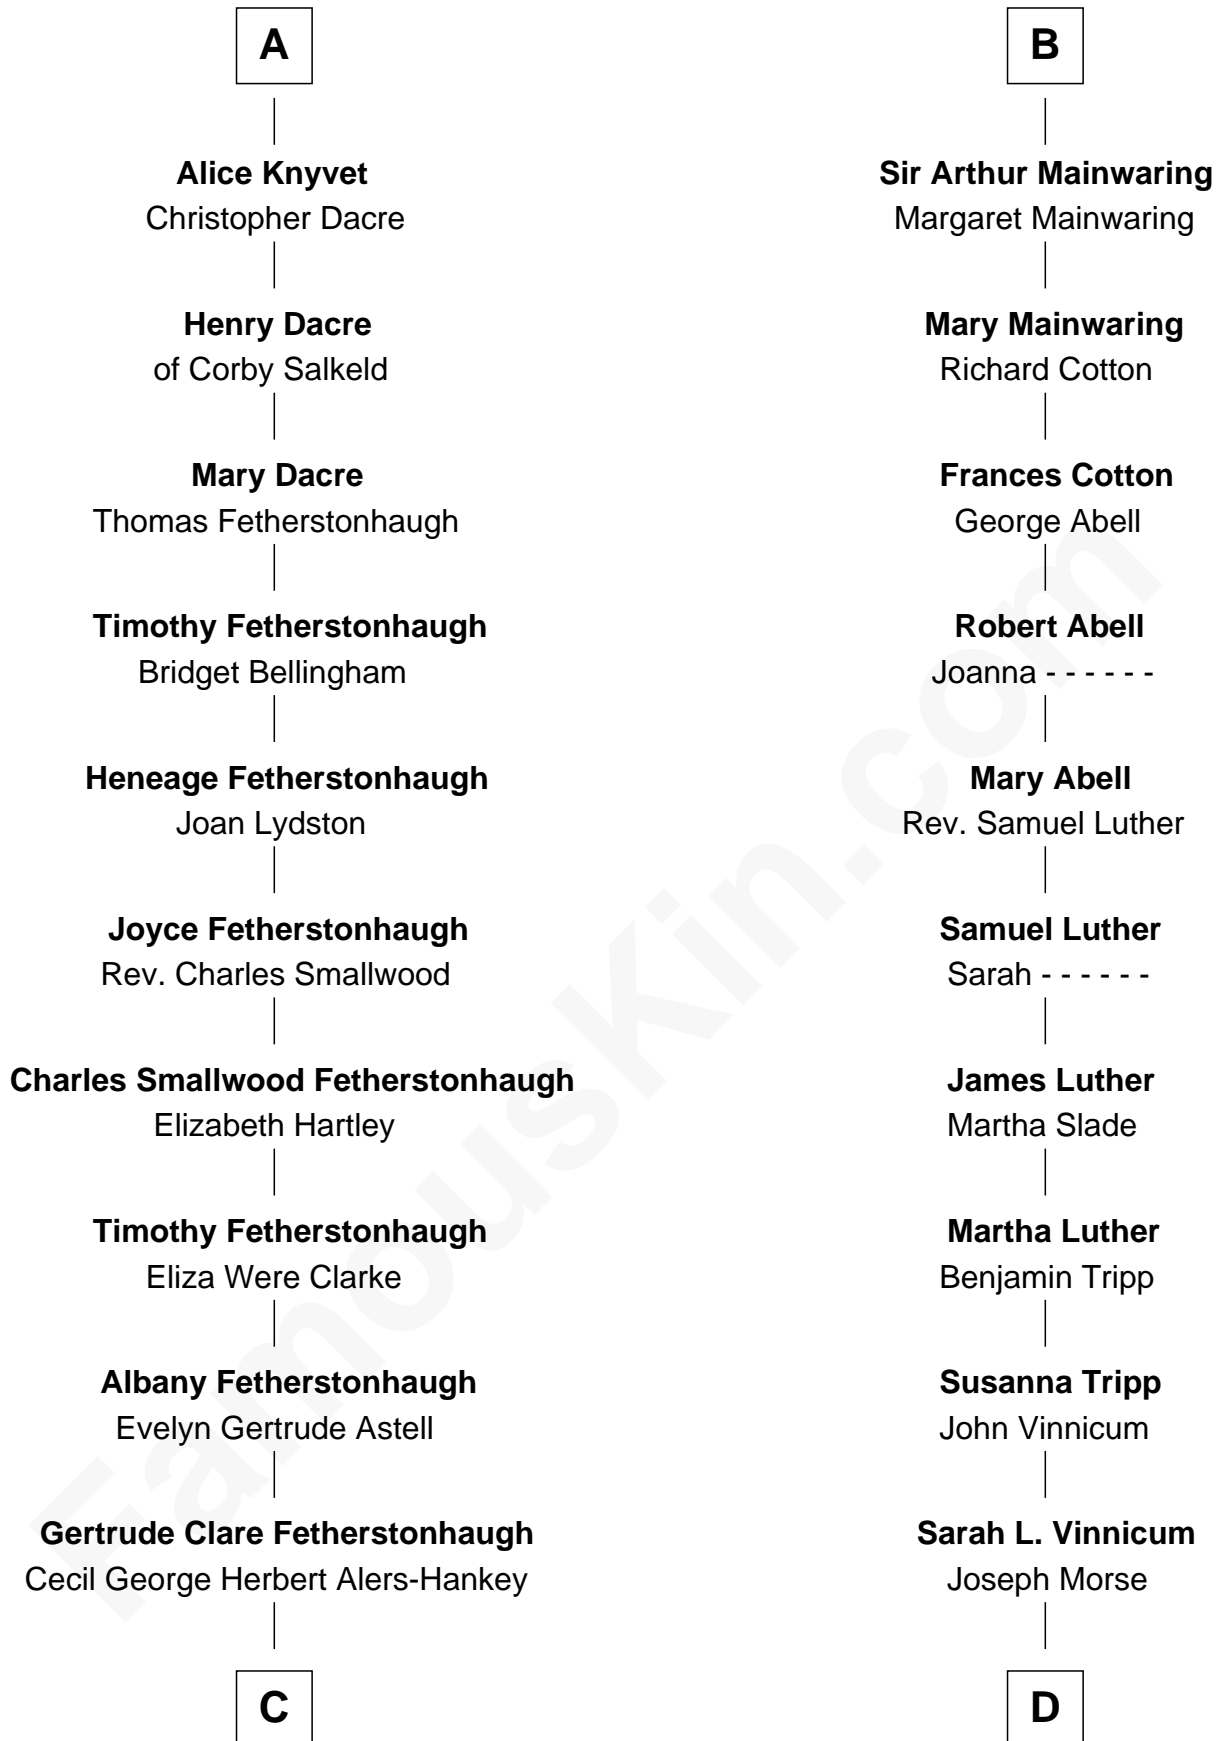

# FamousKin.com Relationship Chart of

**Tilda Swinton**

*Movie Actress*

19th cousin of

**Lizzie Borden**

*Accused Murderess*

**Sir William de Ros**  
Margery de Badlesmere

**Thomas de Ros**  
Beatrice de Stafford

**A**

**Maud de Roos**  
John de Welles

**Anne de Welles**  
James Butler

**James Butler**  
Joan Beauchamp

**Elizabeth Butler**  
John Talbot

**Ann Talbot**  
Sir Henry Vernon

**Elizabeth Vernon**  
Sir Robert Corbet

**Dorothy Corbet**  
Sir Richard Mainwaring

**B**

**C**

**Mariora Beatrice Evelyn Rochfort Alers-Hankey**

Alan Henry Campbell Swinton

**Sir John Swinton**

Judith Balfour Killen

**Tilda Swinton**