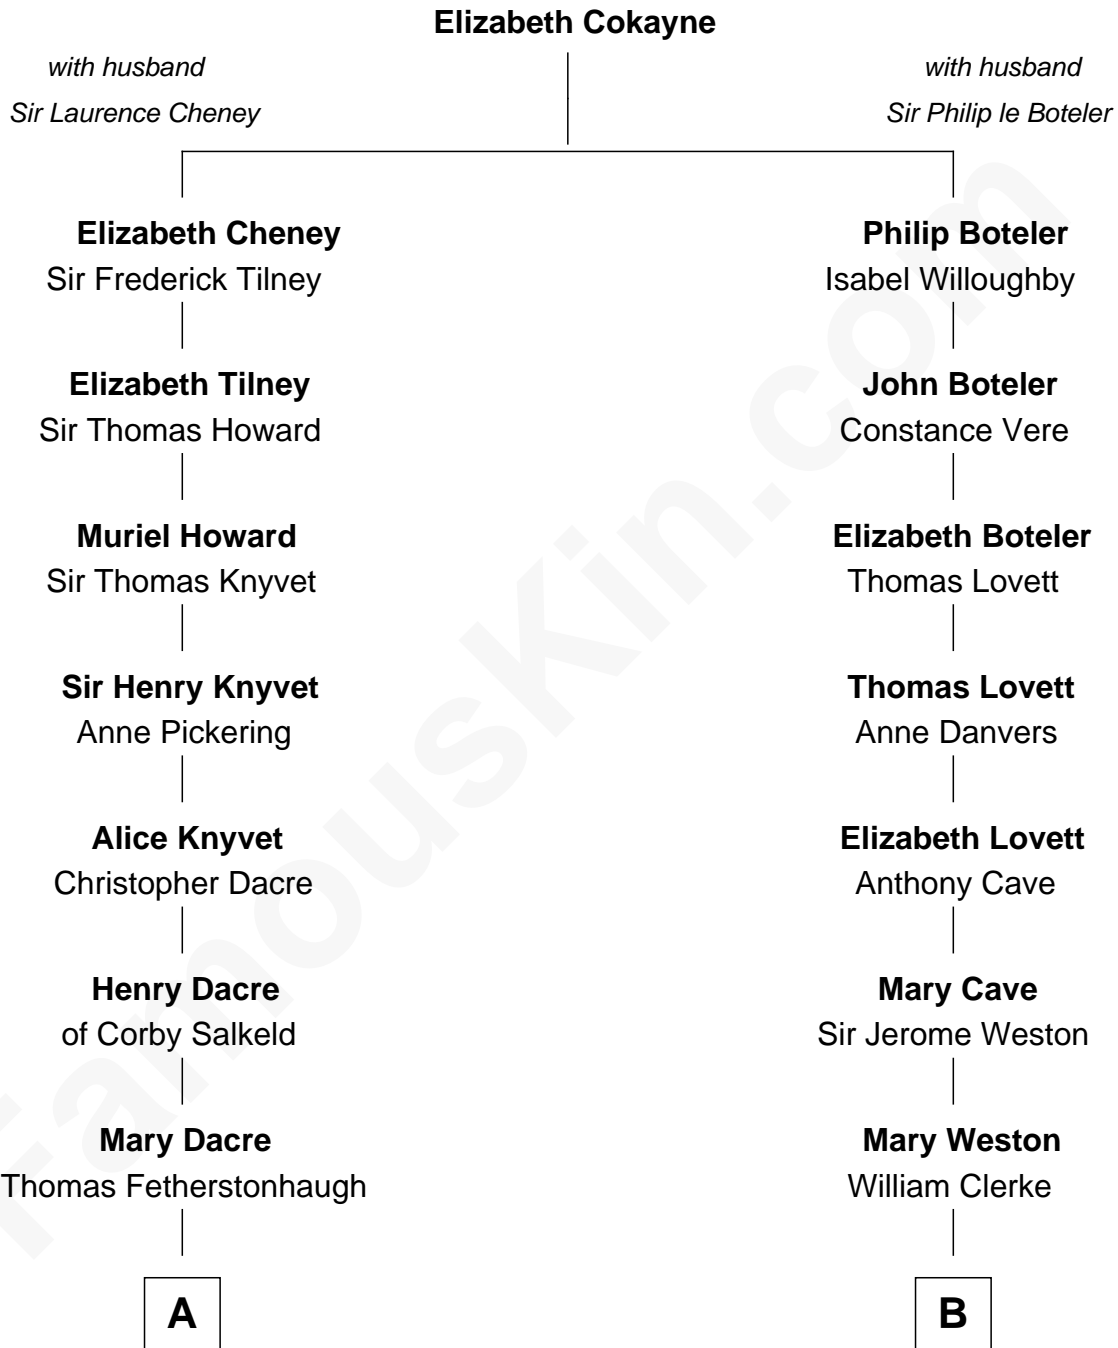

**FamousKin.com**  
**Relationship Chart of**  
**Tilda Swinton**  
*Movie Actress*

14th cousin 2 times removed of

**Susan B. Anthony**  
*Women's Rights Advocate*

**A**

**Timothy Fetherstonhaugh**

Bridget Bellingham

**Heneage Fetherstonhaugh**

Joan Lydston

**Joyce Fetherstonhaugh**

Rev. Charles Smallwood

**Charles Smallwood Fetherstonhaugh**

Elizabeth Hartley

**Timothy Fetherstonhaugh**

Eliza Were Clarke

**Albany Fetherstonhaugh**

Evelyn Gertrude Astell

**Gertrude Clare Fetherstonhaugh**

Cecil George Herbert Alers-Hankey

**Mariora Beatrice Evelyn Rochfort Alers-Hankey**

Alan Henry Campbell Swinton

**Sir John Swinton**