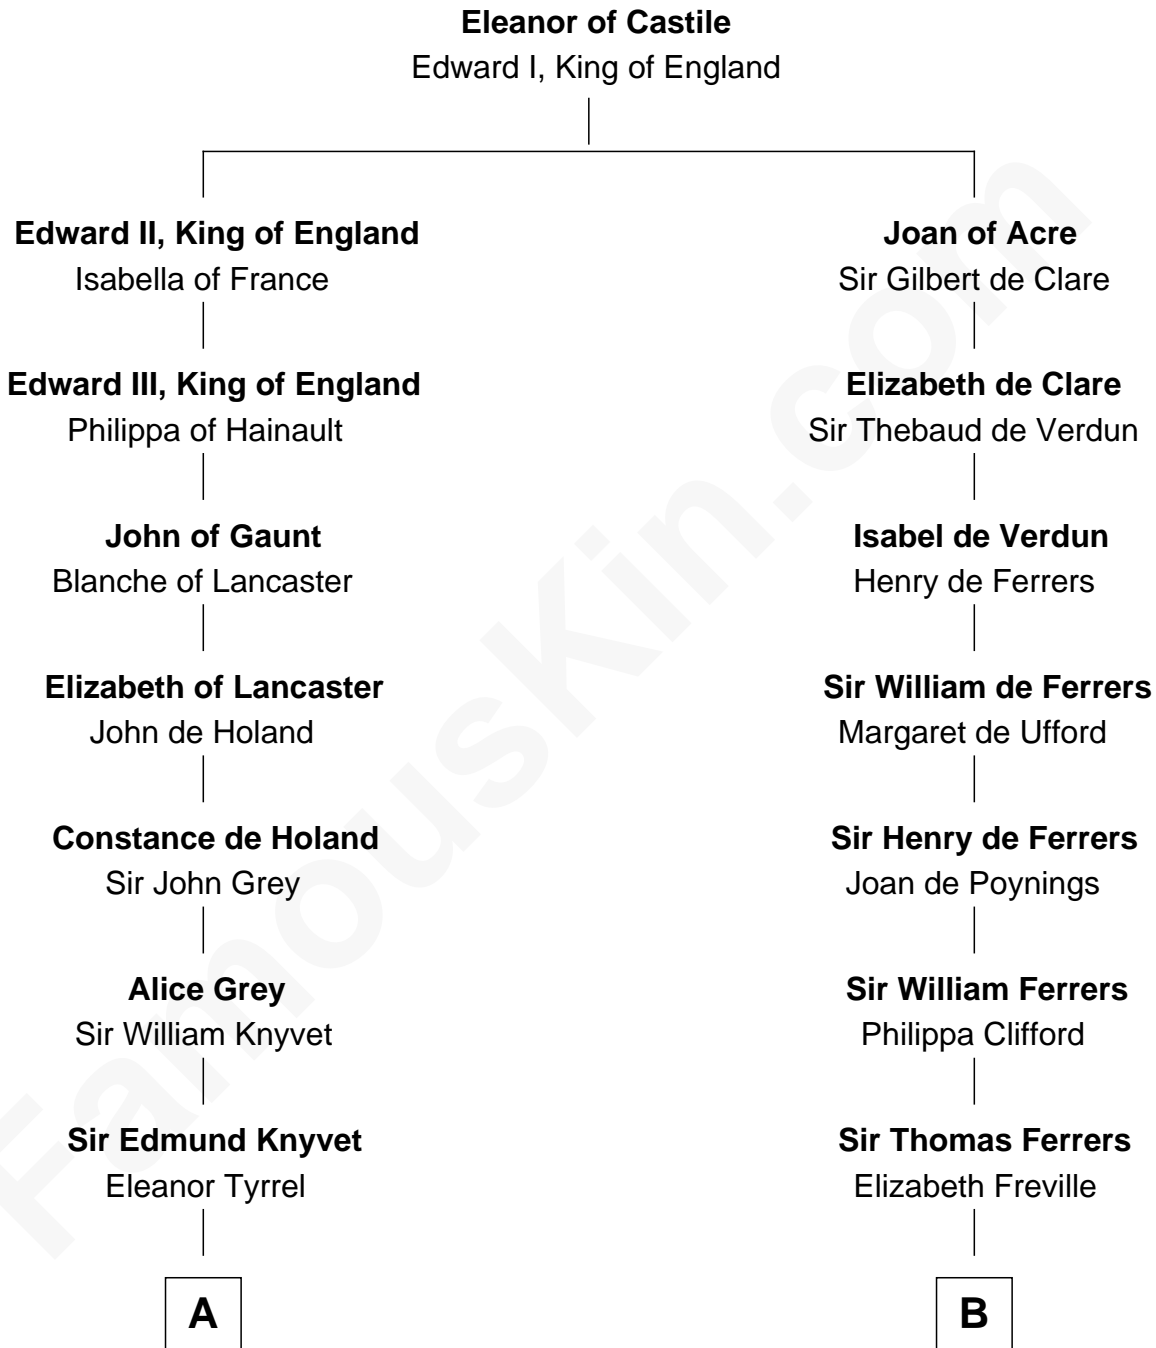

**FamousKin.com**  
**Relationship Chart of**  
**Tilda Swinton**  
*Movie Actress*

19th cousin 2 times removed of

**Susan B. Anthony**  
*Women's Rights Advocate*

**A**

**Sir Thomas Knyvet**  
Muriel Howard