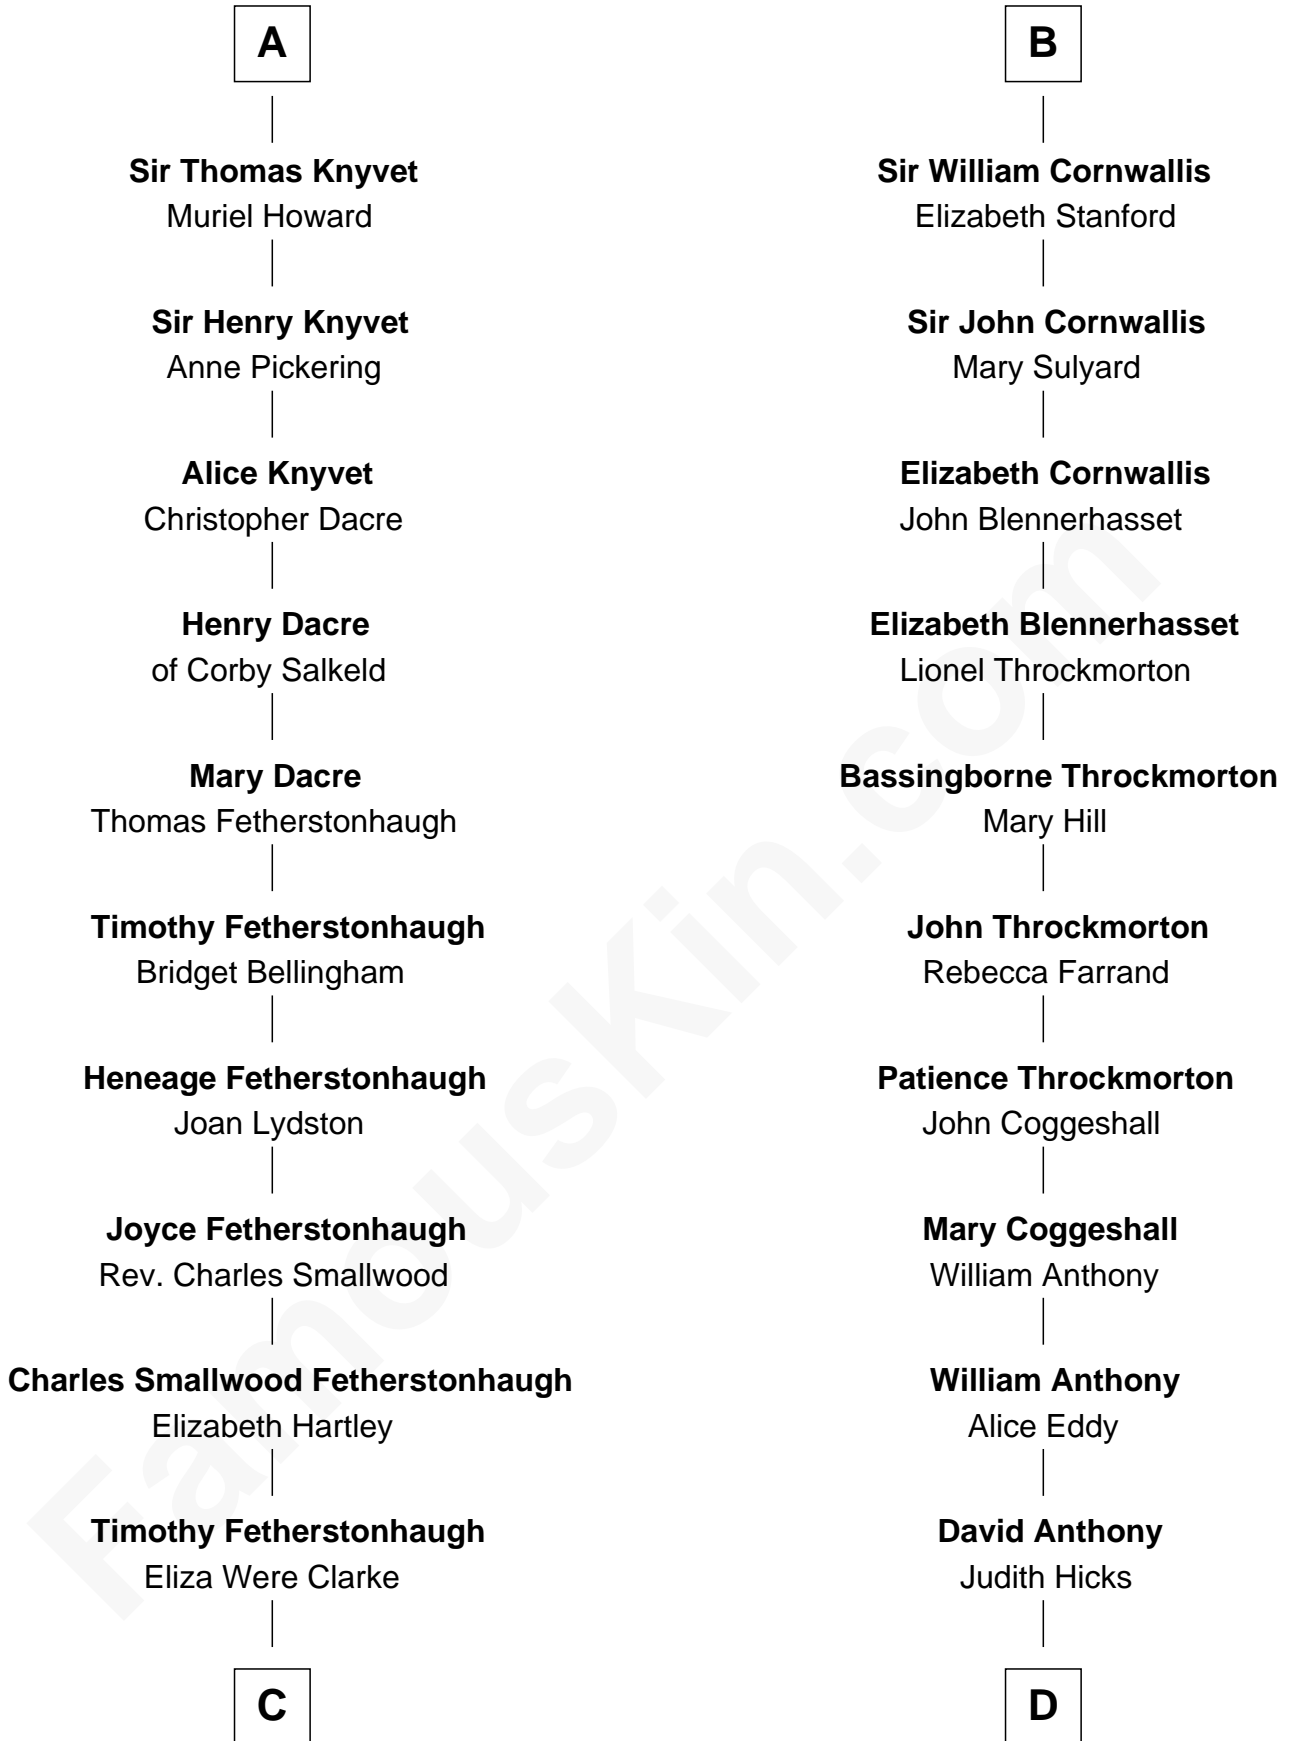

FamousKin.com
Relationship Chart of
Tilda Swinton
Movie Actress

19th cousin 2 times removed of

Susan B. Anthony
Women's Rights Advocate

C

Albany Fetherstonhaugh

Evelyn Gertrude Astell

Gertrude Clare Fetherstonhaugh

Cecil George Herbert Alers-Hankey

Mariora Beatrice Evelyn Rochfort Alers-Hankey

Alan Henry Campbell Swinton

Sir John Swinton

Judith Balfour Killen

Tilda Swinton

Movie Actress

D