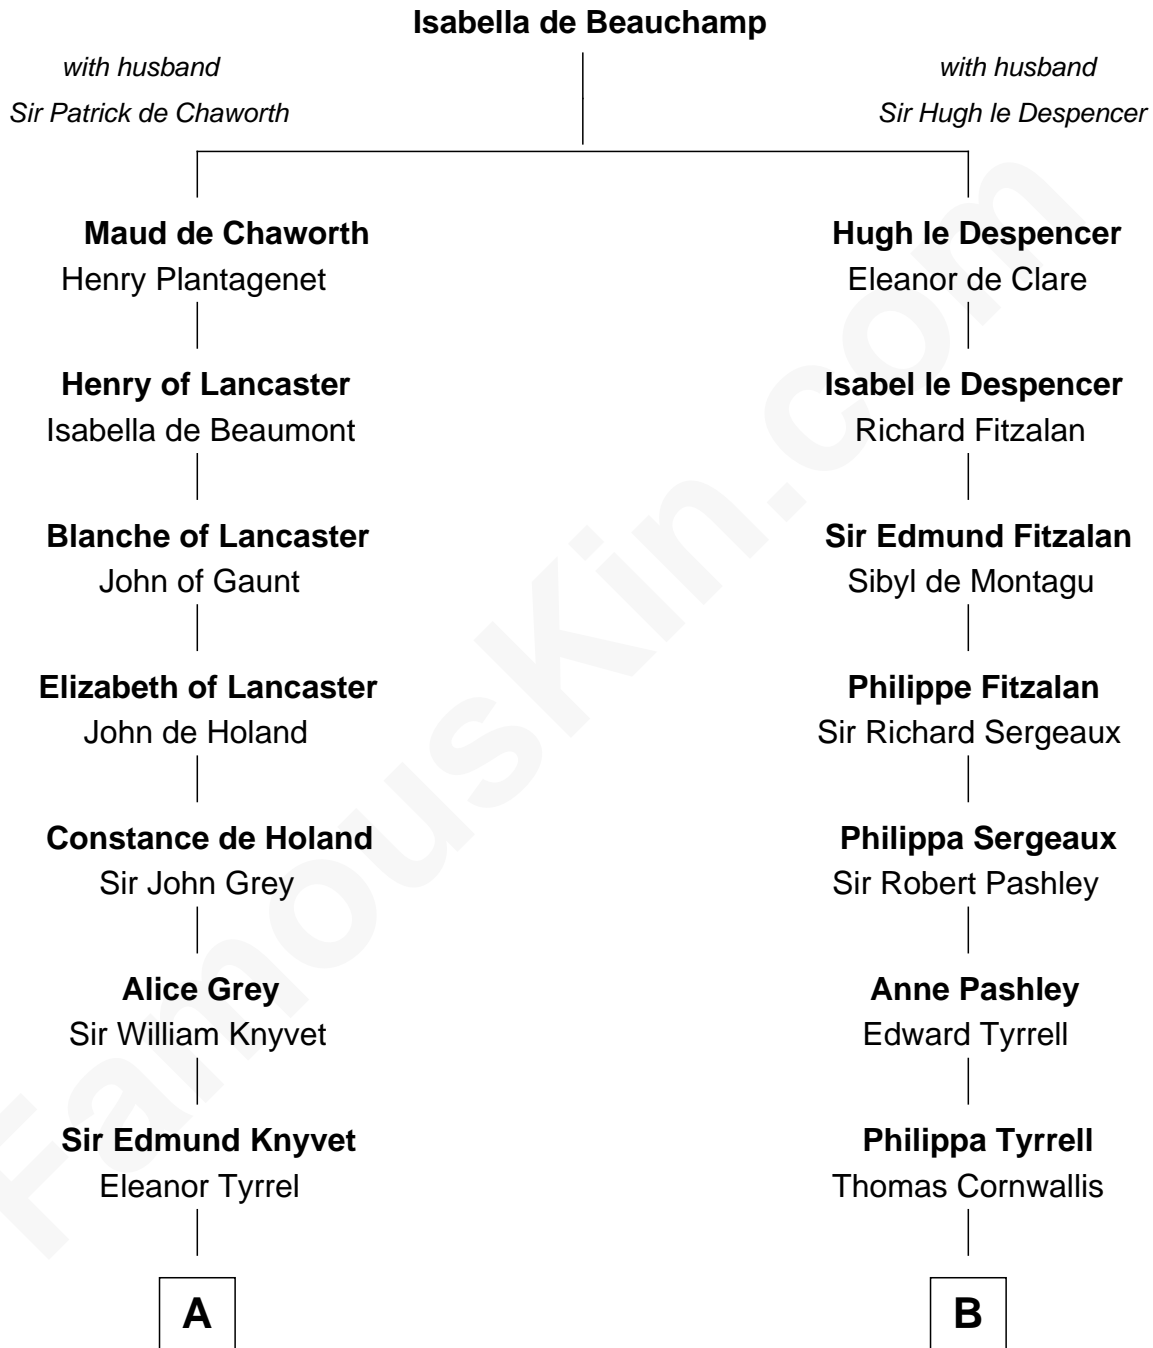

FamousKin.com
Relationship Chart of
Tilda Swinton
Movie Actress

19th cousin 2 times removed of

Susan B. Anthony
Women's Rights Advocate

C

Albany Fetherstonhaugh

Evelyn Gertrude Astell

Gertrude Clare Fetherstonhaugh

Cecil George Herbert Alers-Hankey

Mariora Beatrice Evelyn Rochfort Alers-Hankey

Alan Henry Campbell Swinton

Sir John Swinton

Judith Balfour Killen

Tilda Swinton

Movie Actress

D