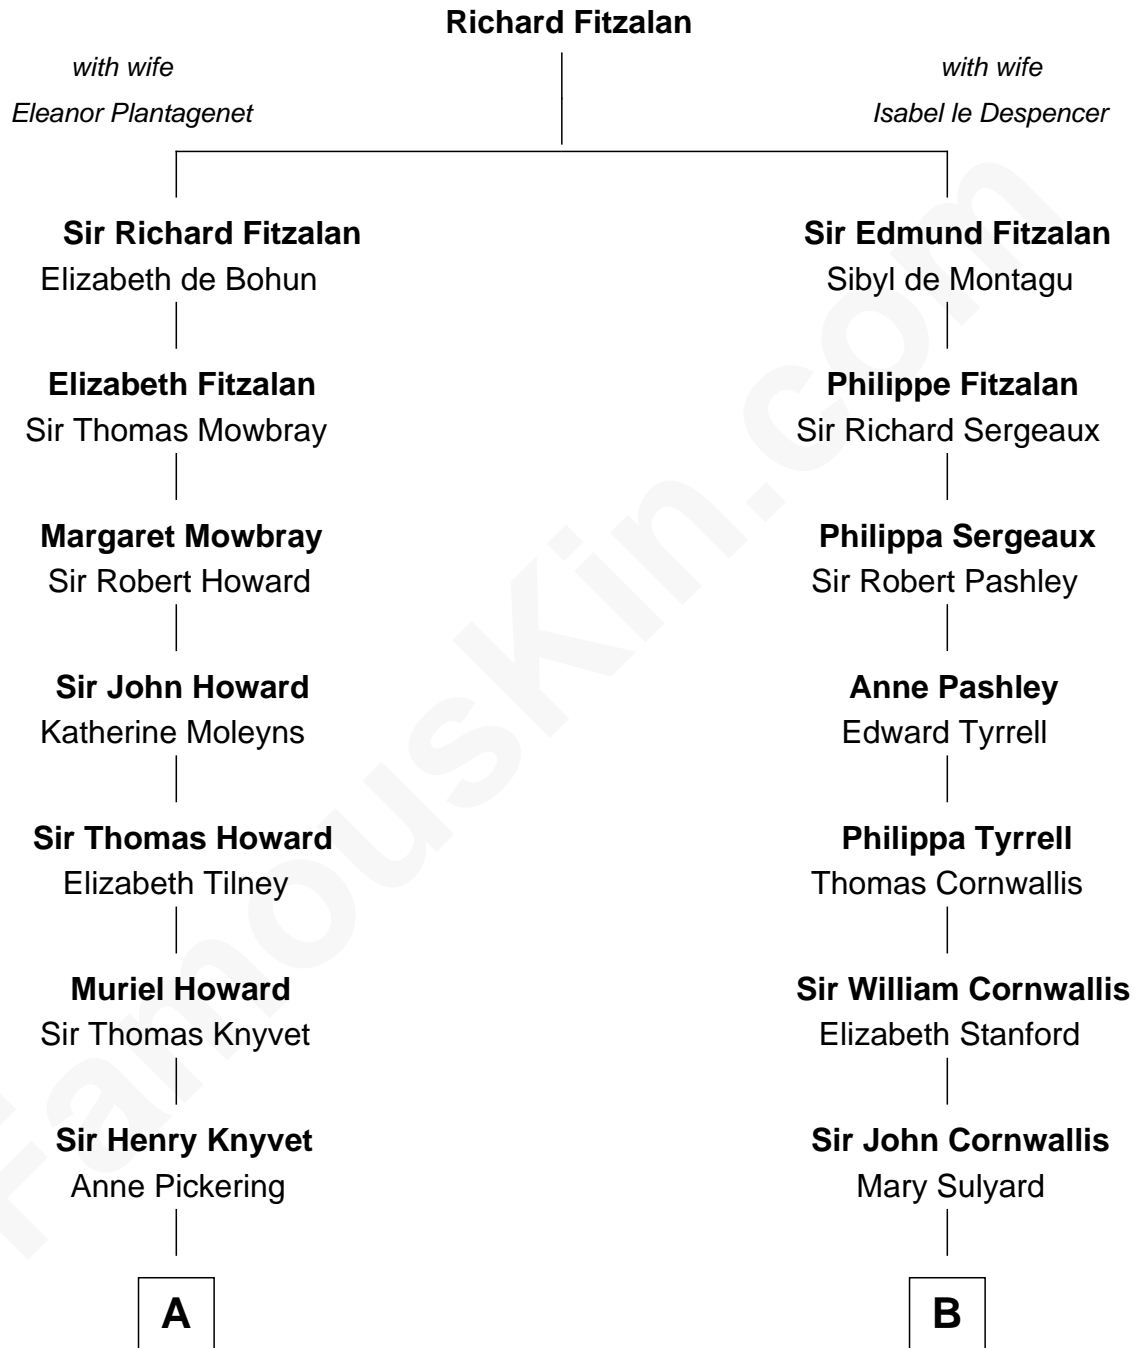

FamousKin.com
Relationship Chart of
Tilda Swinton
Movie Actress

17th cousin 2 times removed of

Susan B. Anthony
Women's Rights Advocate

A

Alice Knyvet
Christopher Dacre

Henry Dacre
of Corby Salkeld

Mary Dacre
Thomas Fetherstonhaugh