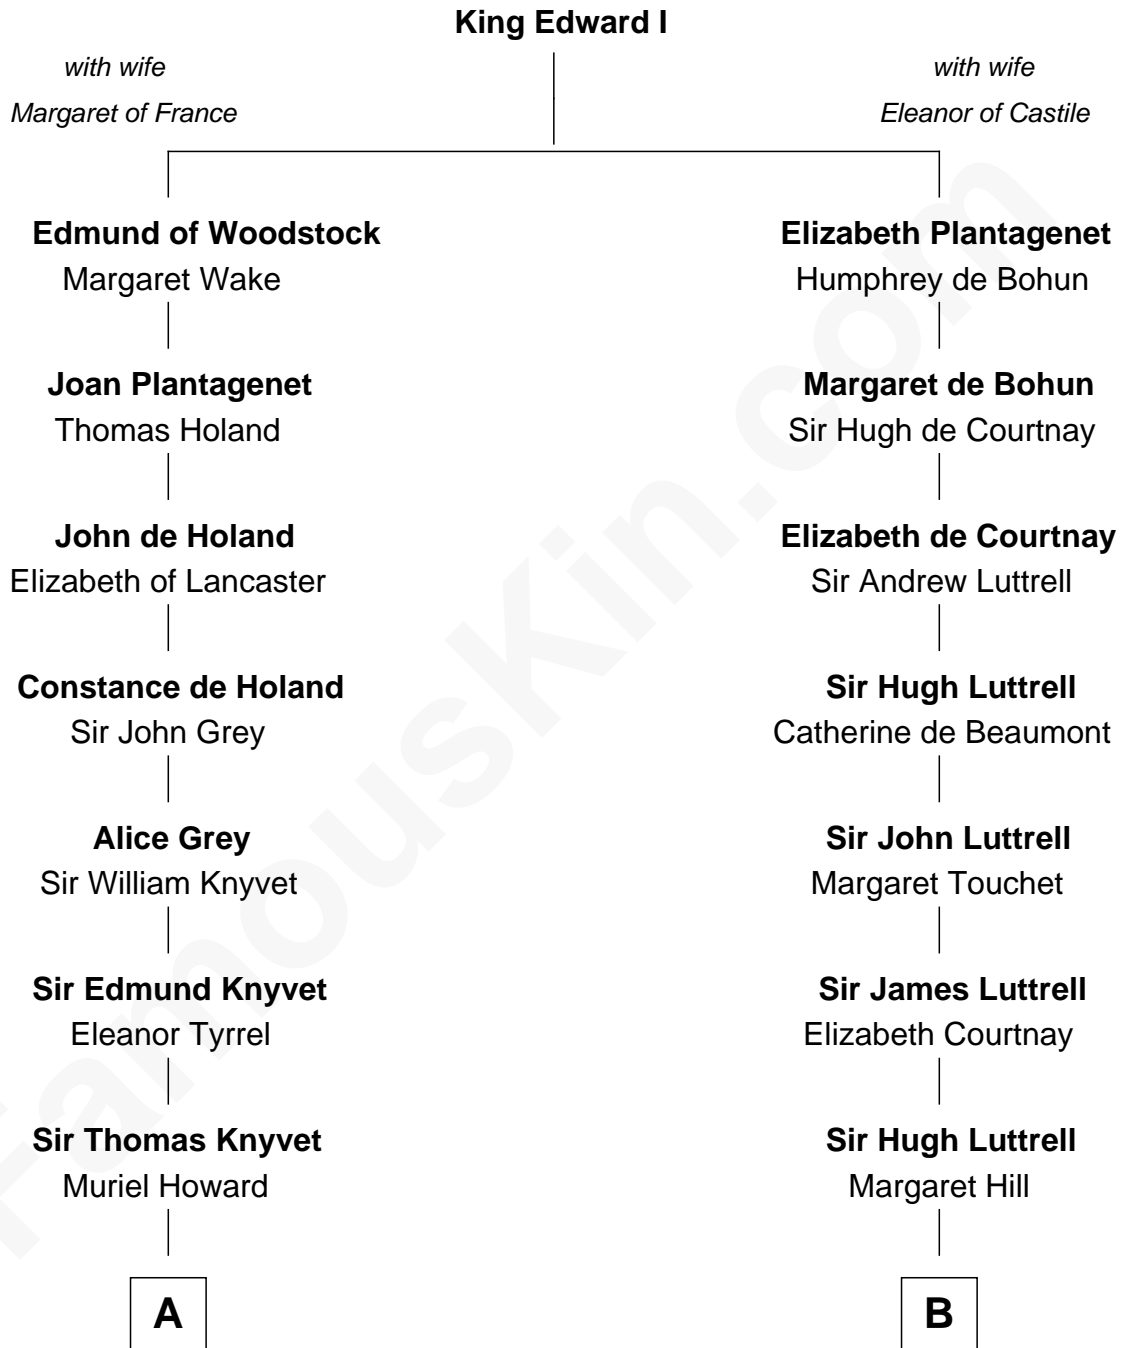

# FamousKin.com Relationship Chart of

**Tilda Swinton**

*Movie Actress*

20th cousin 1 time removed of

**Dick Cheney**

*46th U.S. Vice-President*

**C**

**Gertrude Clare Fetherstonhaugh**  
Cecil George Herbert Alers-Hankey

**Mariora Beatrice Evelyn Rochfort Alers-Hankey**  
Alan Henry Campbell Swinton

**Sir John Swinton**  
Judith Balfour Killen

**Tilda Swinton**  
*Movie Actress*

**D**

**Elias Eaton Cheney**  
Lucy Fletcher

**Samuel Fletcher Cheney**  
Ella A. Phillips

**Thomas Herbert Cheney**  
Margaret E. Tyler

**Richard Herbert Cheney**  
Marge Lorraine Dickey

**Dick Cheney**  
*46th U.S. Vice-President*