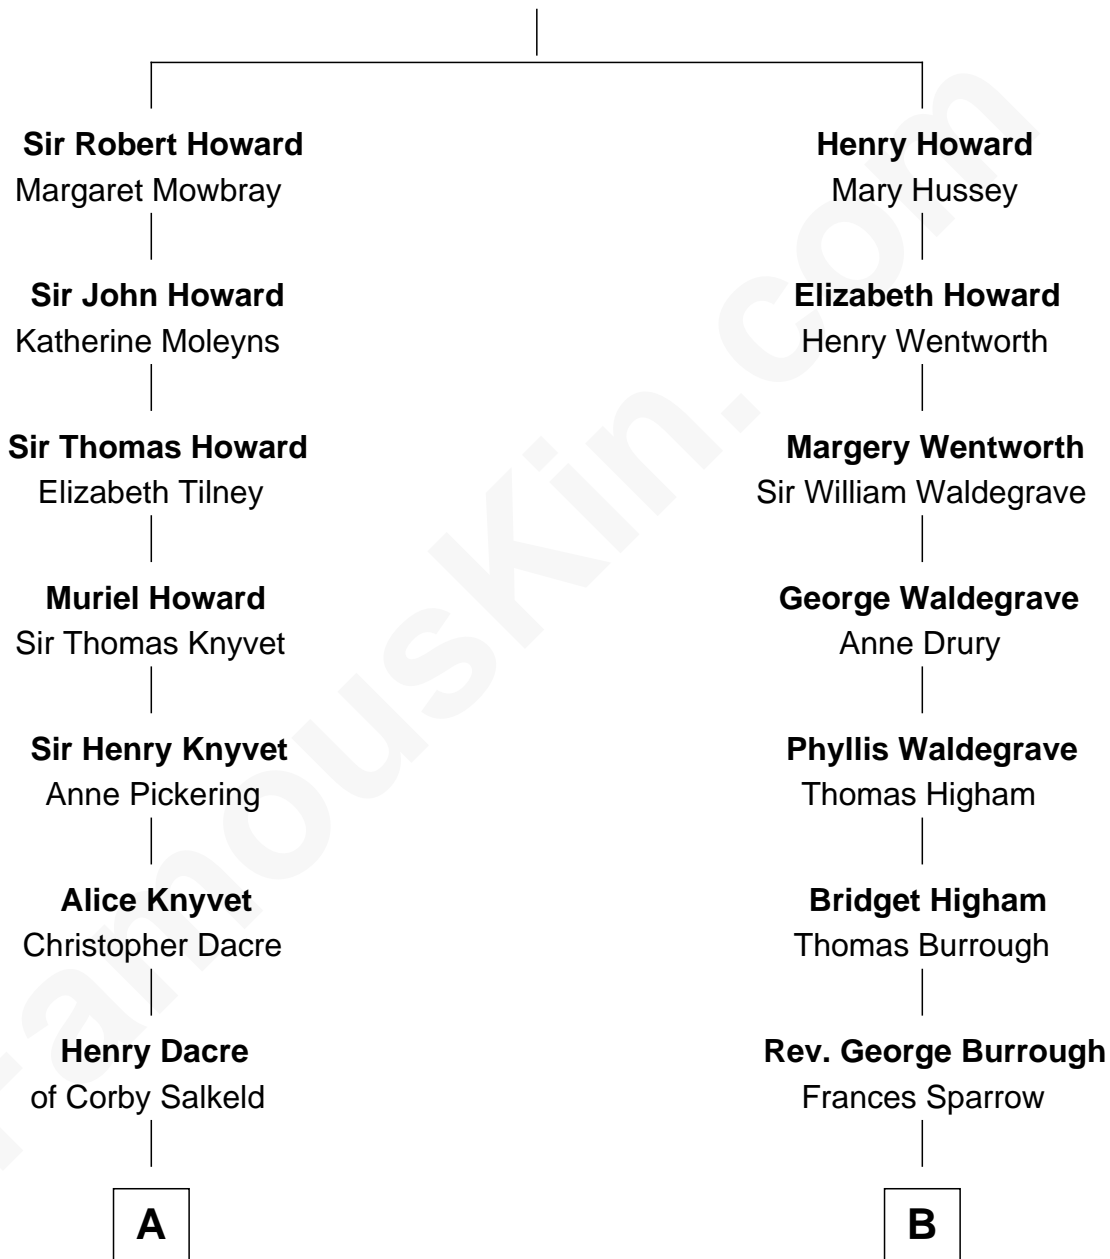

# FamousKin.com Relationship Chart of

**Tilda Swinton**

*Movie Actress*

16th cousin 1 time removed of

**Walt Disney**

*Co-Founder of The Walt Disney Company*

**Sir John Howard**

Alice Tendring

**A**

**Mary Dacre**

Thomas Fetherstonhaugh

**Timothy Fetherstonhaugh**

Bridget Bellingham

**Heneage Fetherstonhaugh**

Joan Lydston

**Joyce Fetherstonhaugh**