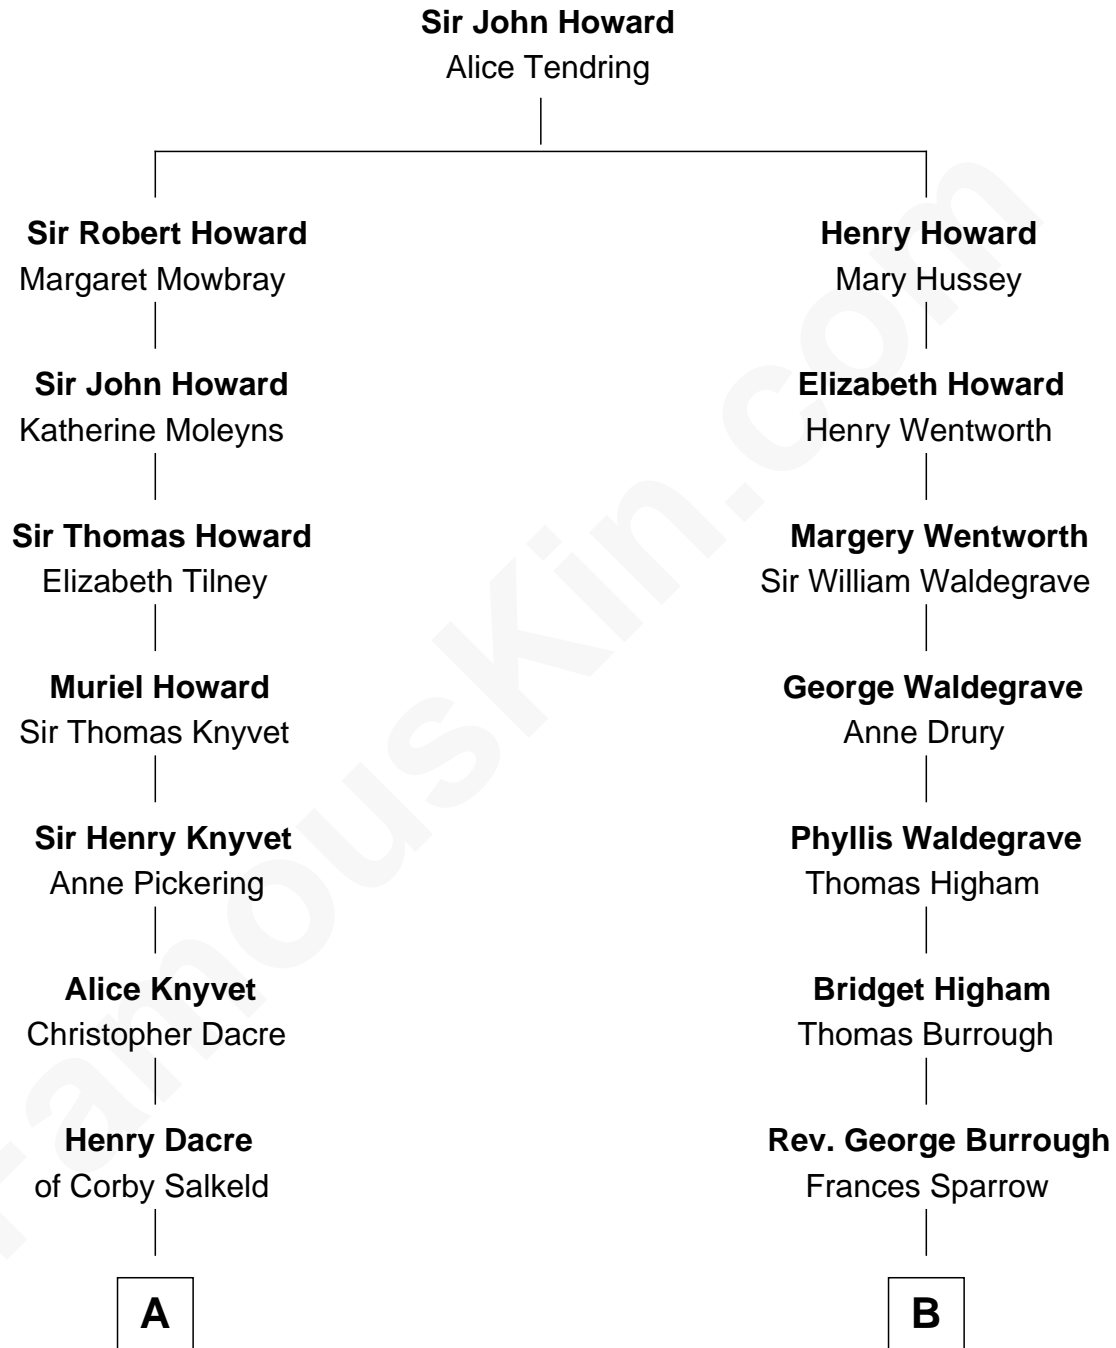

FamousKin.com
Relationship Chart of
Tilda Swinton
Movie Actress

8th cousin 9 times removed of

Rev. George Burroughs
Executed for Witchcraft, Salem 1692

A

Mary Dacre

Thomas Fetherstonhaugh

Timothy Fetherstonhaugh

Eliza Were Clarke

Albany Fetherstonhaugh

Evelyn Gertrude Astell

Gertrude Clare Fetherstonhaugh

Cecil George Herbert Alers-Hankey

Mariora Beatrice Evelyn Rochfort Alers-Hankey

Alan Henry Campbell Swinton

Sir John Swinton

Salem Witch Trials 1692