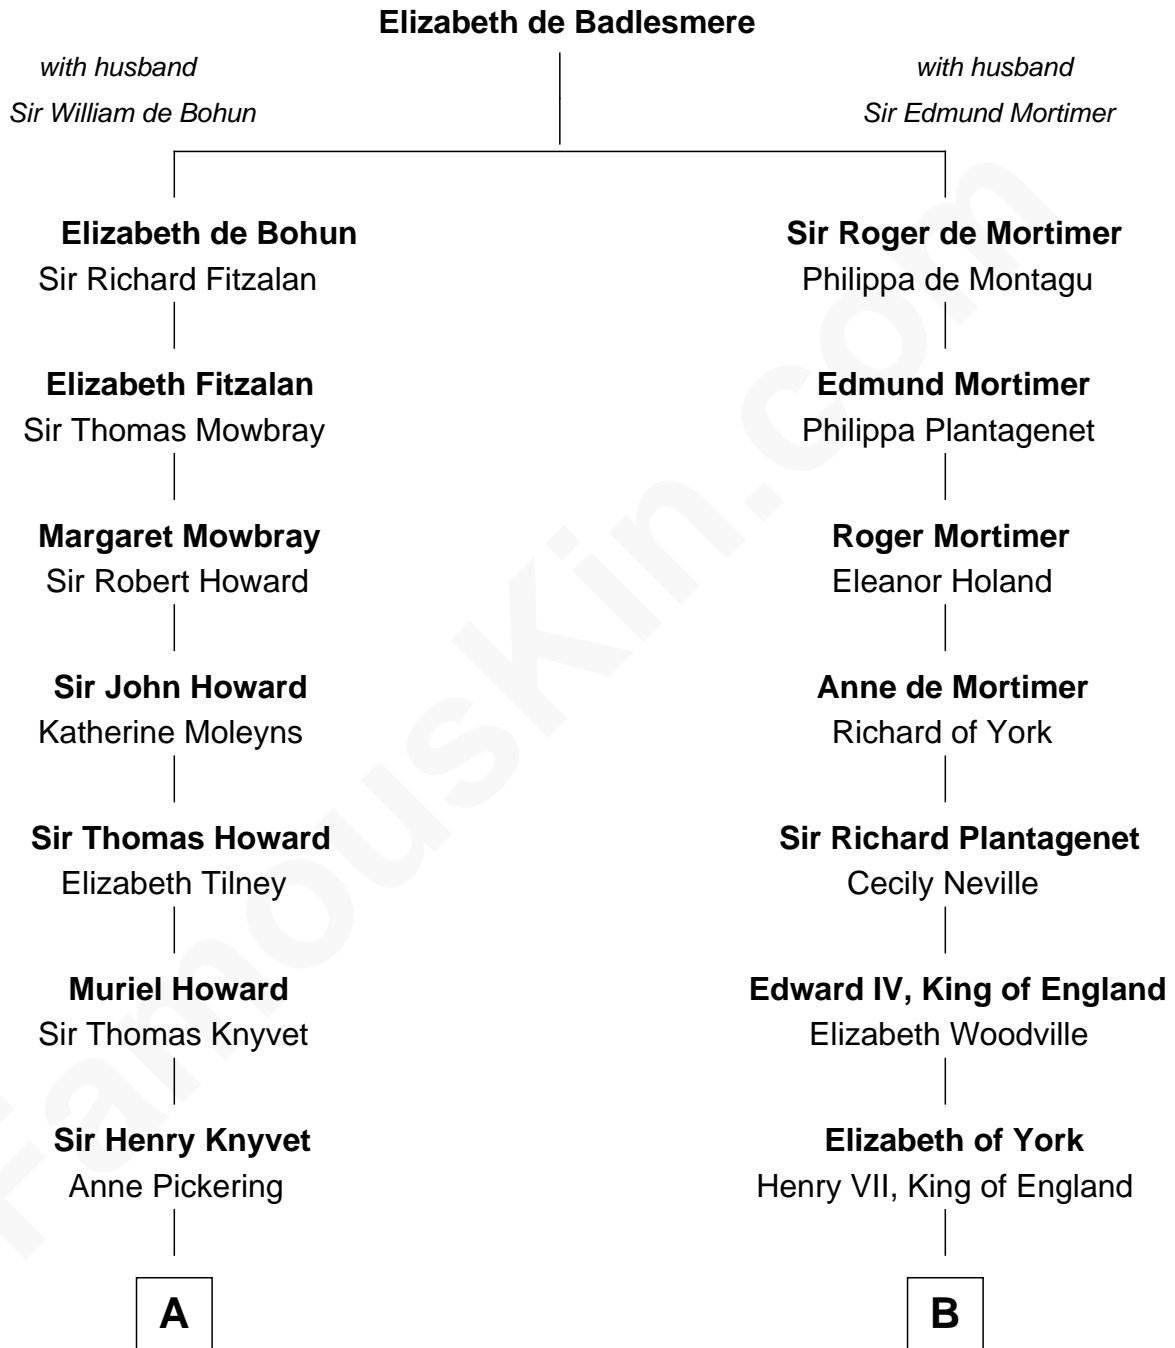

FamousKin.com
Relationship Chart of
Tilda Swinton
Movie Actress

9th cousin 10 times removed of
Mary Stuart
Queen of Scots

C

Mariora Beatrice Evelyn Rochfort Alers-Hankey

Alan Henry Campbell Swinton

Sir John Swinton

Judith Balfour Killen

Tilda Swinton

Movie Actress

FamousKin.com