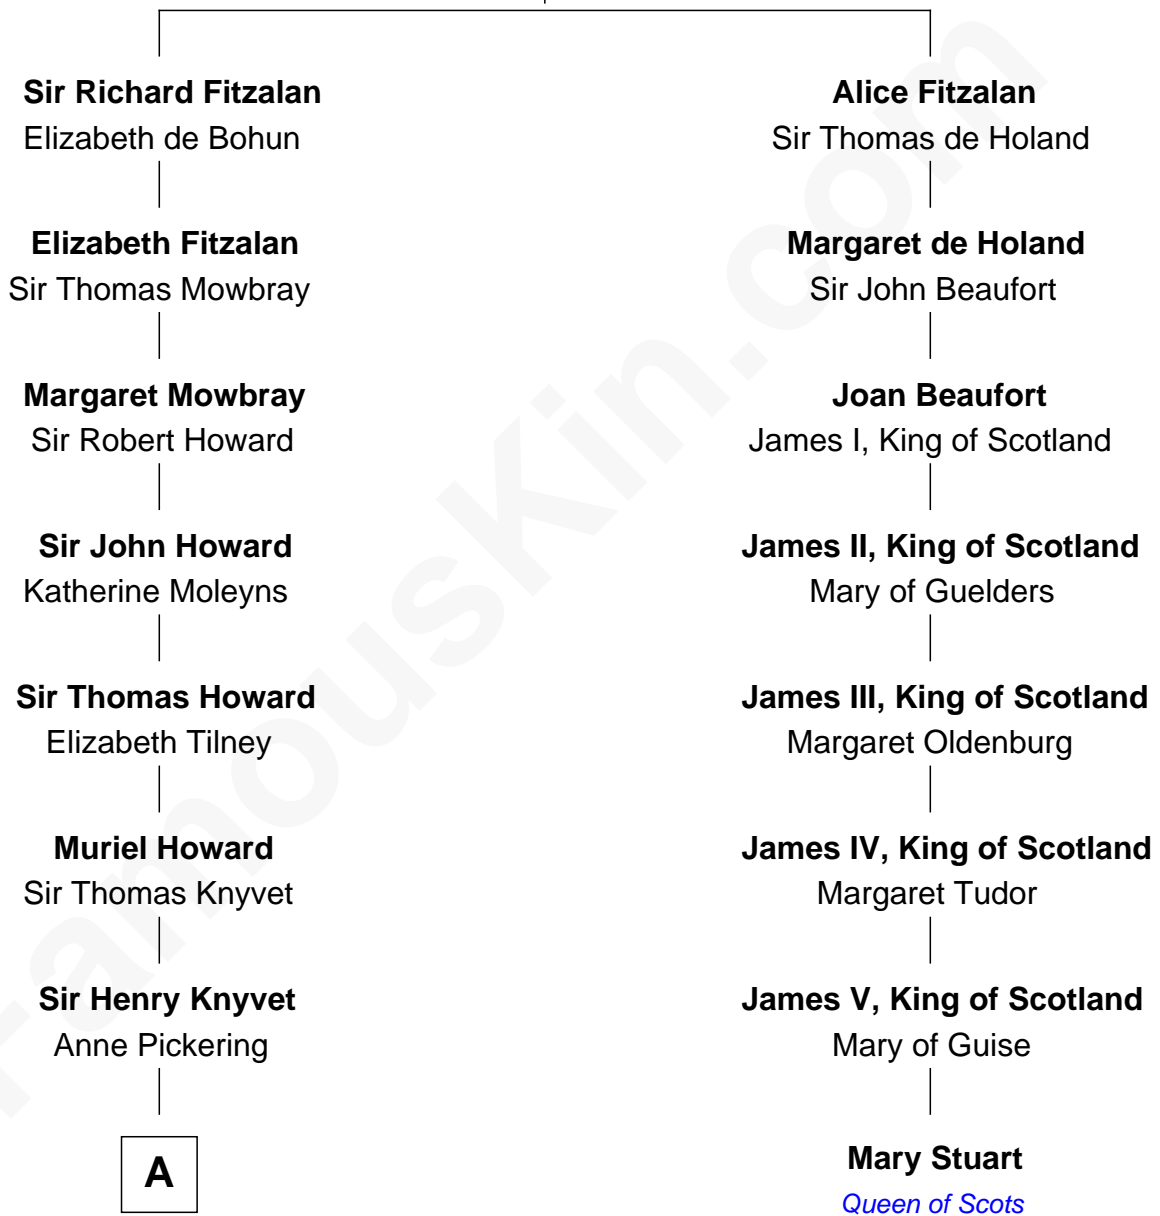

FamousKin.com Relationship Chart of

Tilda Swinton

Movie Actress

7th cousin 12 times removed of

Mary Stuart

Queen of Scots

Richard Fitzalan
Eleanor Plantagenet

A

Charles Smallwood Fetherstonhaugh
Elizabeth Hartley

Timothy Fetherstonhaugh
Eliza Were Clarke

Albany Fetherstonhaugh
Evelyn Gertrude Astell

Gertrude Clare Fetherstonhaugh
Cecil George Herbert Alers-Hankey