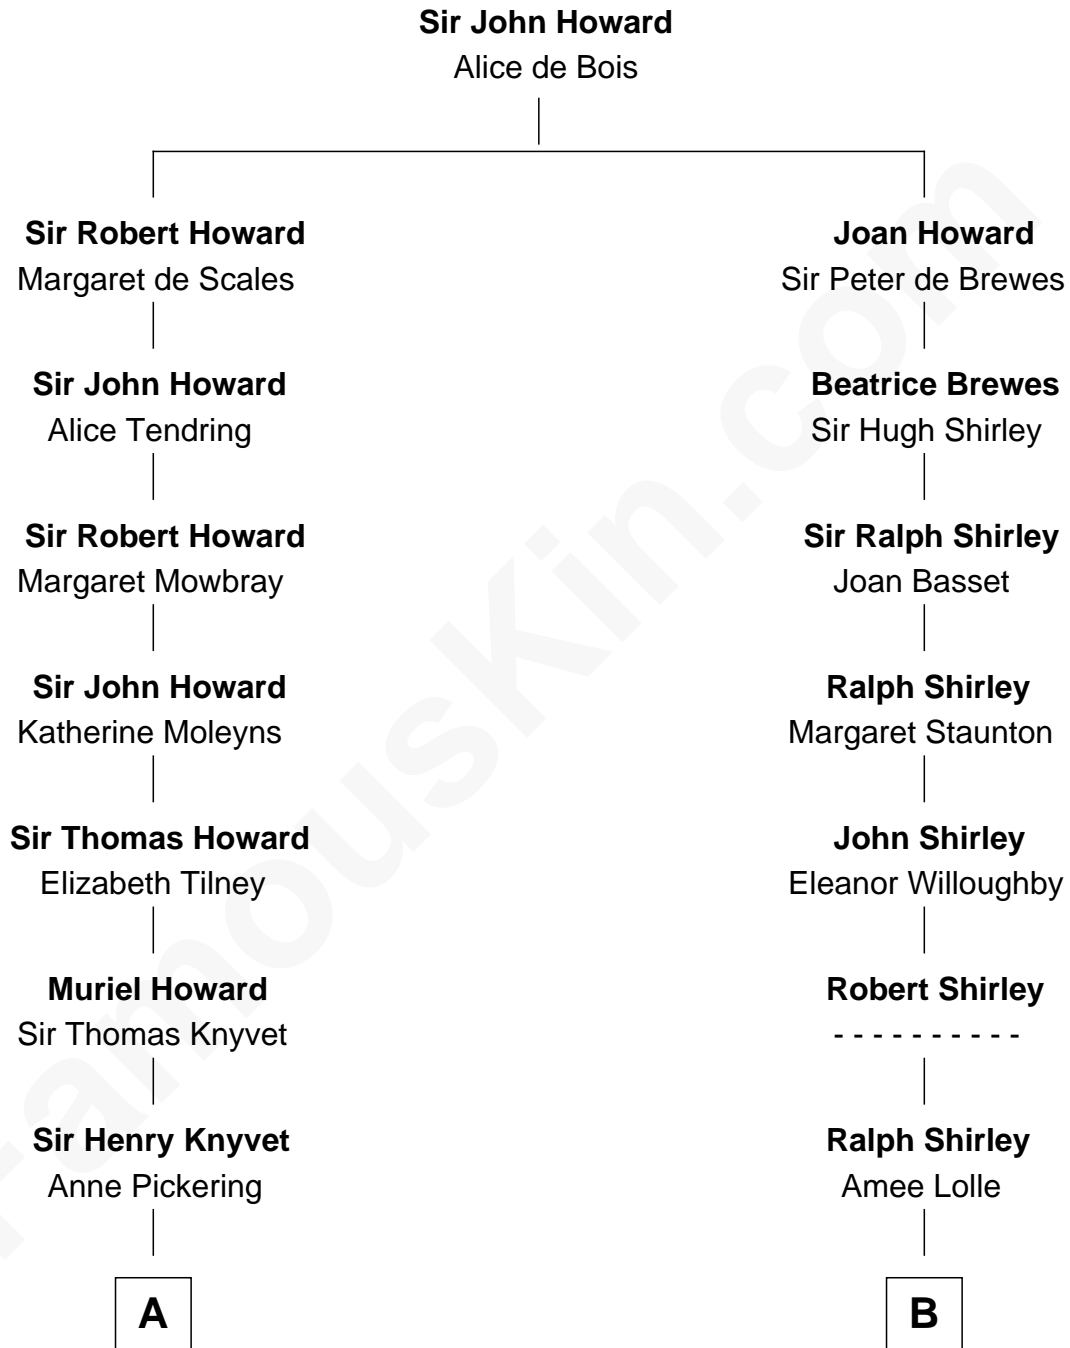

FamousKin.com
Relationship Chart of
Tilda Swinton
Movie Actress

17th cousin 2 times removed of
William Henry Moore
Co-Founder, U.S. Steel and Nabisco

A

Alice Knyvet
Christopher Dacre

Henry Dacre
of Corby Salkeld

Timothy Fetherstonhaugh
Eliza Were Clarke

Albany Fetherstonhaugh
Evelyn Gertrude Astell

Gertrude Clare Fetherstonhaugh
Cecil George Herbert Alers-Hankey

C

B

Eleanor Shirley
Nicholas Browne

Sir William Browne
Mary Savage