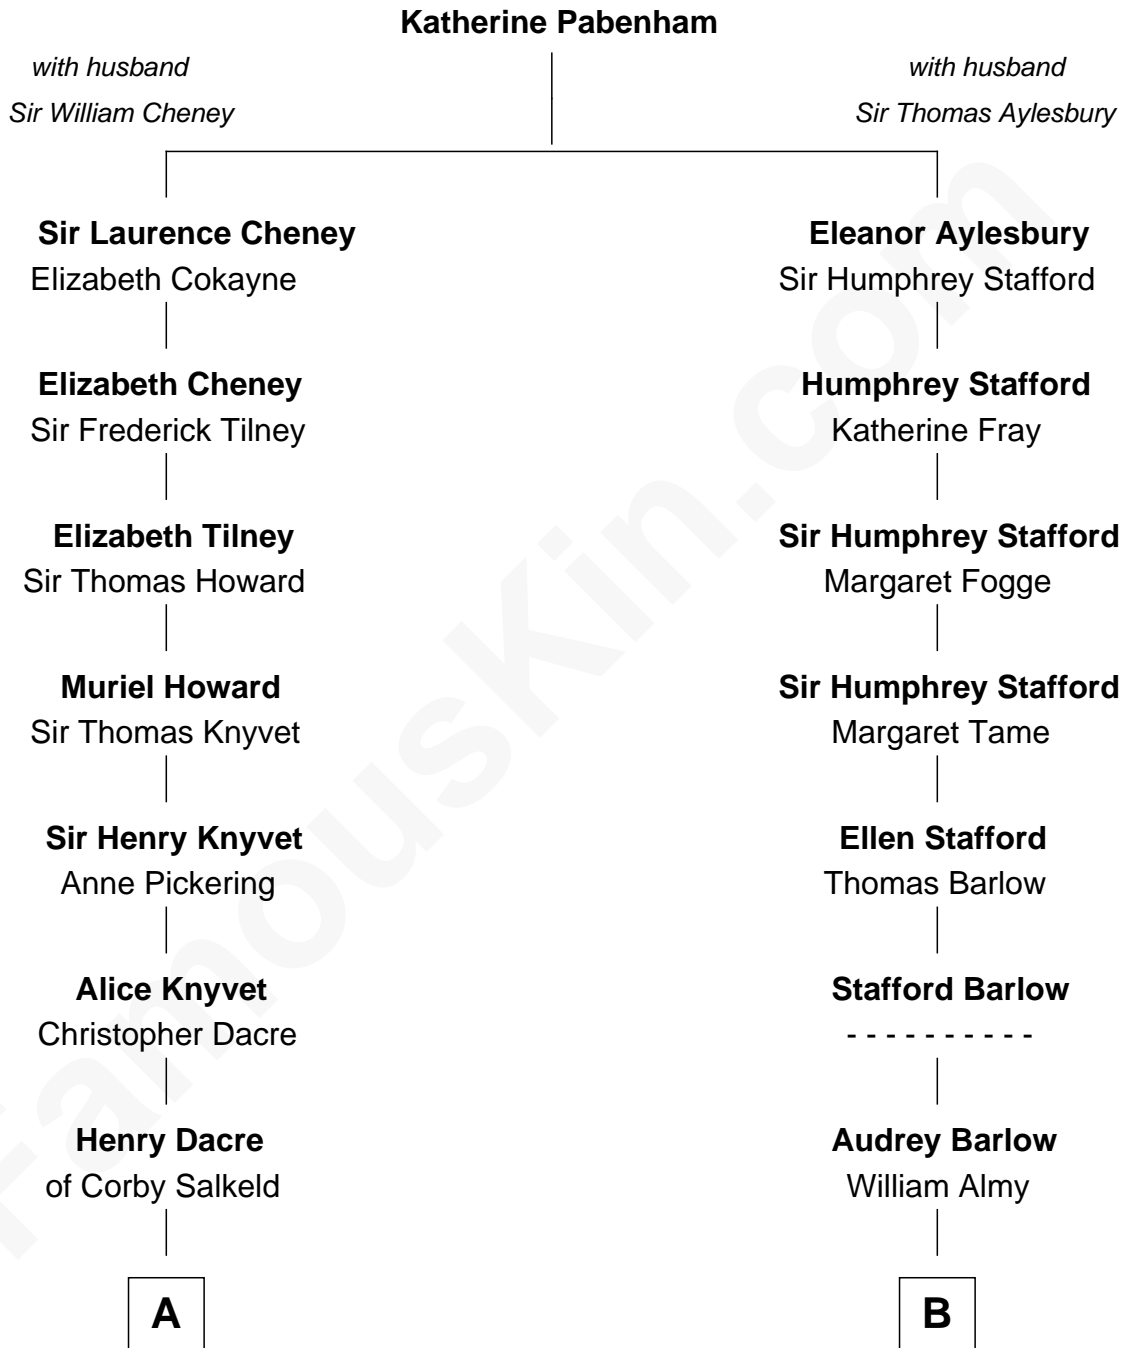

FamousKin.com
Relationship Chart of
Tilda Swinton
Movie Actress

16th cousin 1 time removed of
Jimmy Carter
39th U.S. President

A

Mary Dacre

Thomas Fetherstonhaugh

Timothy Fetherstonhaugh

Bridget Bellingham

Heneage Fetherstonhaugh

Joan Lydston

Joyce Fetherstonhaugh

Rev. Charles Smallwood

Charles Smallwood Fetherstonhaugh

Elizabeth Hartley

Timothy Fetherstonhaugh

Eliza Were Clarke

Albany Fetherstonhaugh

Evelyn Gertrude Astell

Gertrude Clare Fetherstonhaugh

Cecil George Herbert Alers-Hankey

Mariora Beatrice Evelyn Rochfort Alers-Hankey

Alan Henry Campbell Swinton

Sir John Swinton

Judith Balfour Killen

Tilda Swinton