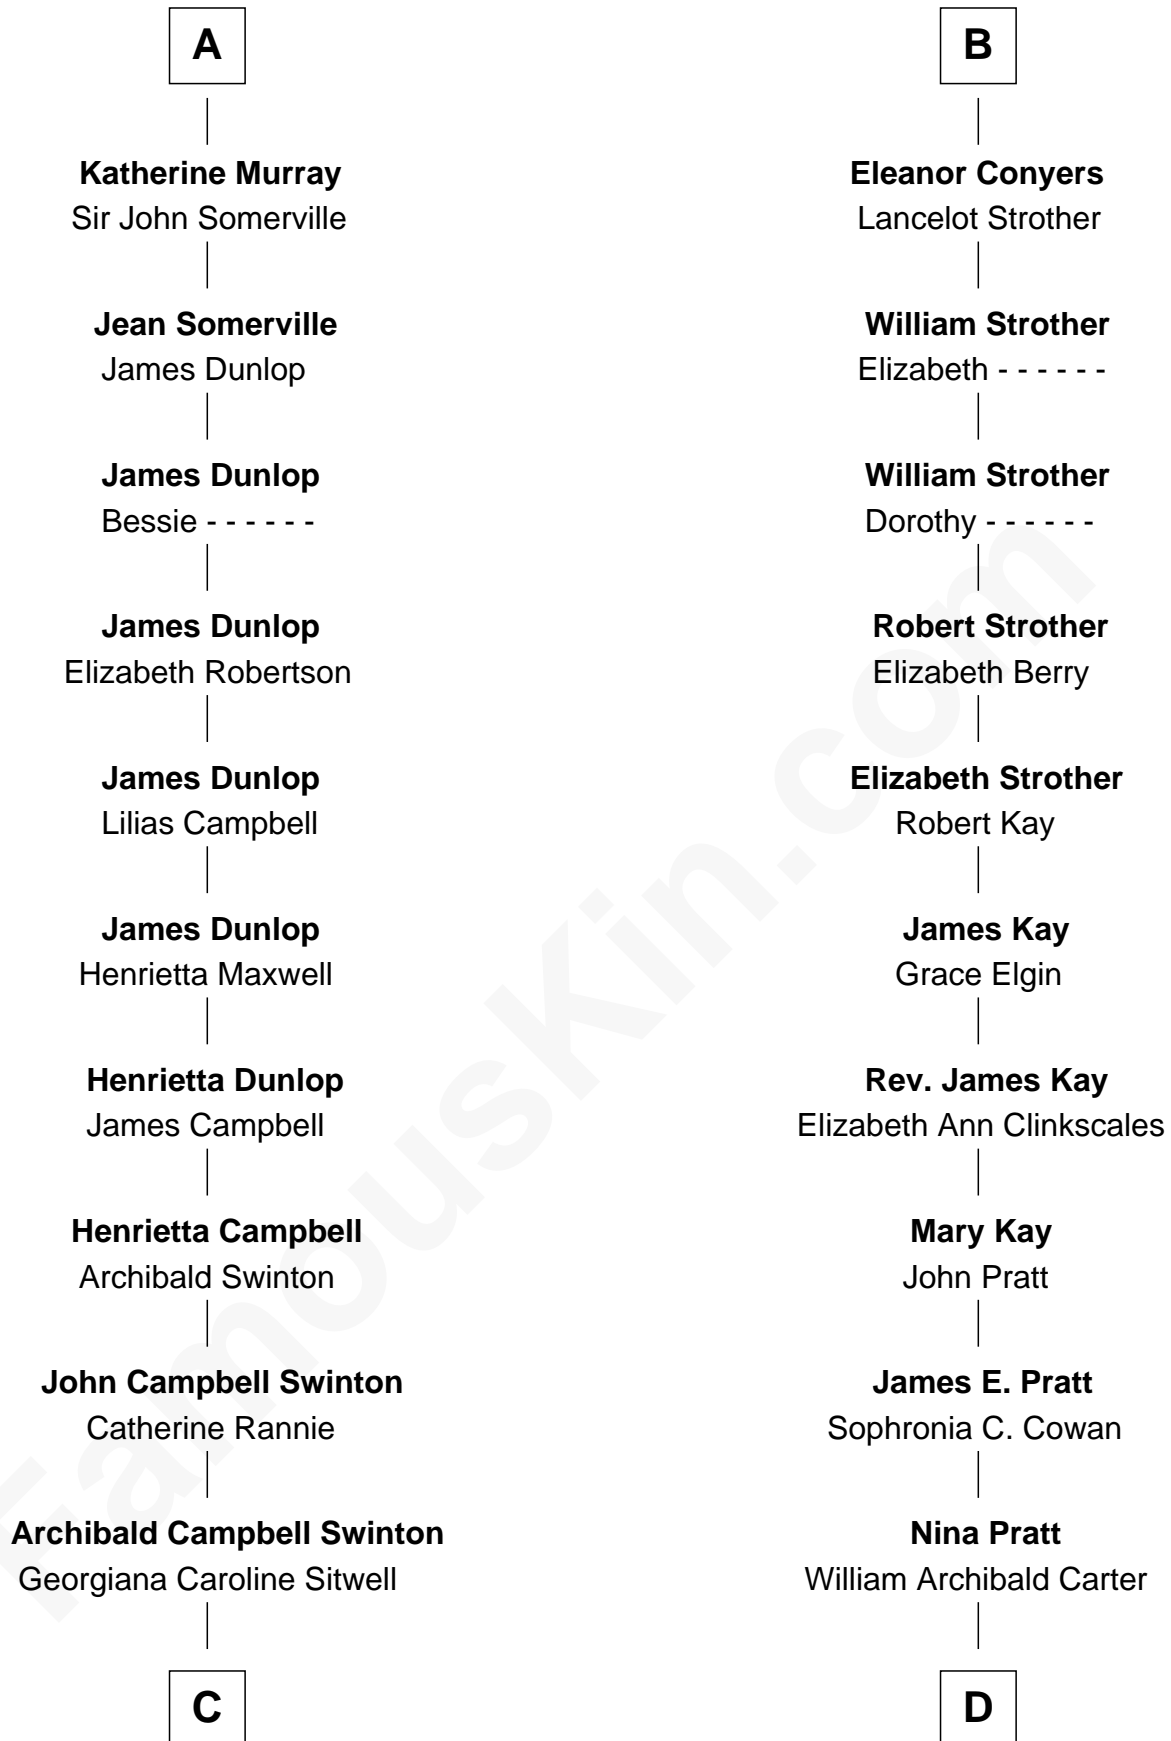

**FamousKin.com**  
**Relationship Chart of**  
**Tilda Swinton**  
*Movie Actress*

18th cousin 2 times removed of

**Jimmy Carter**  
*39th U.S. President*

**C**

**George Sitwell Campbell Swinton**

Elizabeth Ebsworth

**Alan Henry Campbell Swinton**

Mariora Beatrice Evelyn Rochfort Alers-Hankey

**Sir John Swinton**

Judith Balfour Killen

**Tilda Swinton**

*Movie Actress*

**D**

**Earl Carter**

Lillian Gordy

**Jimmy Carter**

*39th U.S. President*

FamousKin.com